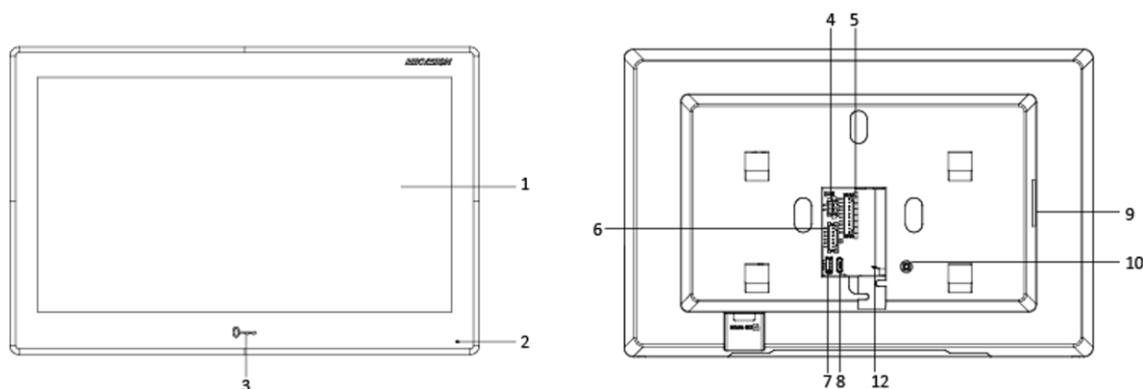

General	
Button	/
Installation	Surface mounting
Indicator	/
Weight	Without package: 875 g With package: 1060 g
Protective level	/
Working temperature	-10 °C to 50 °C (14 °F to 122 °F)
Working humidity	10% to 90%
Dimensions	254 mm × 166 mm × 26.65 mm (10.0" × 6.54" × 1.05")
Battery	/
Power supply	IEEE802.3af, standard PoE 12 VDC, 1 A
Application environment	Indoor
Power consumption	≤ 8 W
Language	English, Russian, Estonian, Bulgaria, Hungarian, Greek, German, Italian, Czech, Slovak, France, Polish, Dutch, Portuguese, Spanish, Romanian, Danish, Swedish, Norwegian, Finnish, Croatian, Slovenian, Serbian, Turkish, Traditional Chinese, Vietnamese, Hebrew, Latvian, Lithuanian, Brazilian Portuguese, Arabic, Ukrainian, Mongolian

Physical Interface

No.	Description	No.	Description
1	Screen	7	Debugging Port
2	Microphone	8	microUSB Interface
3	Unlock Button	9	Loudspeaker
4	Power Supply Interface	10	Reserved
5	Alarm Terminals	11	TAMPER
6	RS-485/Relay Interface	12	Network Interface

Available Model

DS-KH9510-WTE1