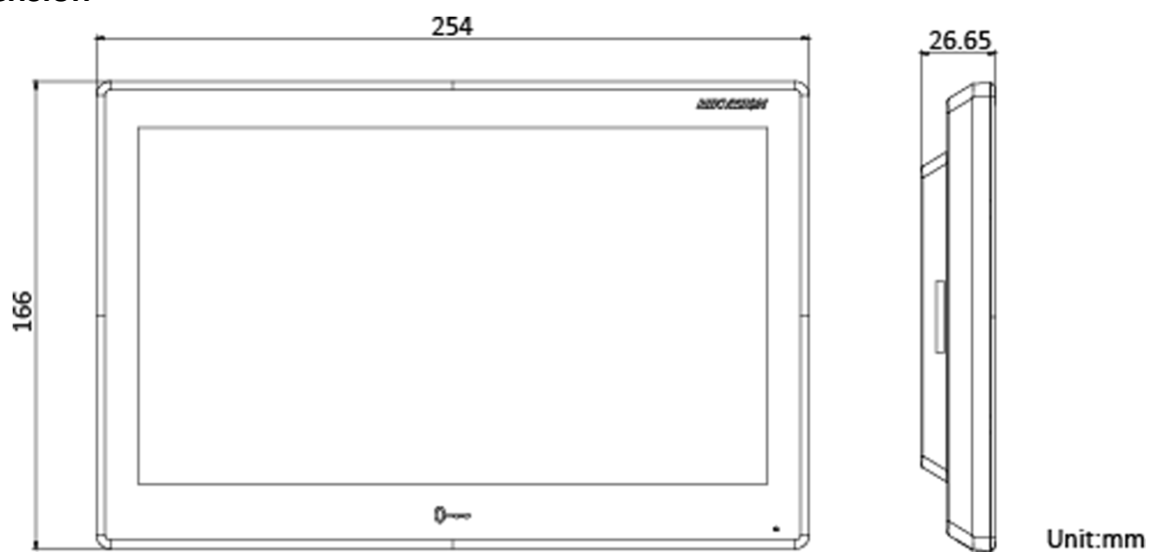

▪ Dimension