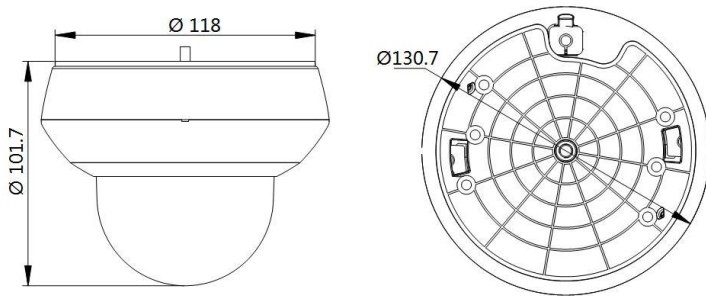

Available Model

DS-2DE2A404IW-DE3(2.8-12MM), 12 VDC & PoE

Dimensions

Unit:mm

Accessories

DS-1294ZJ-PT Wall Mounting Bracket

Distributed by