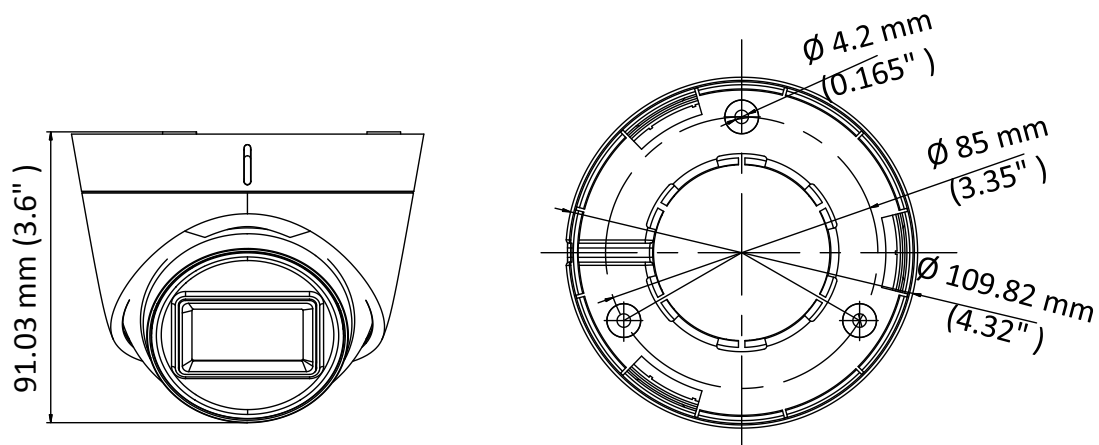

Order Models

DS-2CE78H8T-IT3F

Dimension