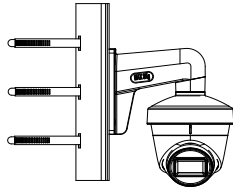

Specification

Camera	
Image Sensor	5 megapixel progressive scan CMOS
Signal System	PAL/NTSC
Resolution	2560 (H) × 1944 (V)
Min. Illumination	Color: 0.003 Lux@(F1.2, AGC ON), 0 Lux with IR
Frame Rate	TVI: 2 MP@25fps, 2 MP@30fps, 4 MP@25fps, 4 MP@30fps, 5 MP@20fps AHD: 4 MP@25fps, 4 MP@30fps, 5 MP@20fps CVI: 4 MP@25fps, 4 MP@30fps CVBS: PAL, NTSC
Shutter Time	PAL: 1/25 s to 1/50,000 s NTSC: 1/30 s to 1/50,000 s
Lens	2.8 mm, 3.6 mm, 6 mm, 8 mm, 12 mm fixed lens
Horizontal Field of View	98° (2.8 mm), 78° (3.6 mm), 48° (6 mm), 37° (8 mm), 23° (12 mm)
Lens Mount	M12
Day & Night	IR cut filter
Angle Adjustment (Bracket)	Pan: 0° to 360°, Tilt: 0° to 75°, Rotate: 0° to 360°
Synchronization	Internal synchronization
WDR (Wide Dynamic Range)	≥ 130 dB
Menu	
AGC	Yes
Day/Night Mode	Auto/Color/BW (Black and White)
White Balance	Auto/Manual
BLC (Backlight Compensation)	Yes
WDR	Yes
3D DNR	Level 1 to 9
Privacy Mask	4 programmable privacy masks
Motion Detection	4 programmable areas
Language	English
Functions	Brightness, Sharpness, 3D DNR, Mirror, Smart IR
Interface	
Video Output	1 HD analog output
Switch Button	TVI/AHD/CVI/CVBS
General	
Operating Conditions	-40 °C to 60 °C (-40 °F to 140 °F), humidity: 90% or less (non-condensation)
Power Supply	12 VDC ±25% <i>*You are recommended to use one power adapter to supply the power for one camera.</i>
Power Consumption	Max. 5.8 W
Protection Level	IP67
Material	Enclosure: Plastic Main body: Metal
IR Range	Up to 60 m
Communication	Up the coax, Protocol: HIKVISION-C (TVI output)
Dimensions	∅ 109.82 mm × 91.03 mm (∅ 4.32" × 3.6")
Weight	Approx. 310 g (0.68 lb.)

Order Models

DS-2CE78H8T-IT3F

Dimension

Accessory

DS-1272ZJ-110-TRS
Wall Mount

DS-1275ZJ-SUS
Vertical Pole Mount

DS-1276ZJ-SUS
Corner Mount

DS-1281ZJ-S
Inclined Ceiling Mount