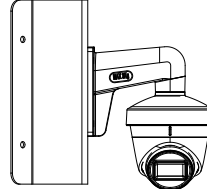

Specification

Camera	
Image Sensor	5 megapixel progressive scan CMOS
Signal System	PAL/NTSC
Resolution	2560 (H) × 1944 (V)
Min. Illumination	Color: 0.003 Lux@(F1.2, AGC ON), 0 Lux with IR
Frame Rate	TVI: 2 MP@25fps, 2 MP@30fps, 4 MP@25fps, 4 MP@30fps, 5 MP@20fps AHD: 4 MP@25fps, 4 MP@30fps, 5 MP@20fps CVI: 4 MP@25fps, 4 MP@30fps CVBS: PAL, NTSC
Shutter Time	PAL: 1/25 s to 1/50,000 s NTSC: 1/30 s to 1/50,000 s
Lens	2.8 mm, 3.6 mm, 6 mm, 8 mm, 12 mm fixed lens
Horizontal Field of View	98° (2.8 mm), 78° (3.6 mm), 48° (6 mm), 37° (8 mm), 23° (12 mm)
Lens Mount	M12
Day & Night	IR cut filter
Angle Adjustment (Bracket)	Pan: 0° to 360°, Tilt: 0° to 75°, Rotate: 0° to 360°
Synchronization	Internal synchronization
WDR (Wide Dynamic Range)	≥ 130 dB
Menu	
AGC	Yes
Day/Night Mode	Auto/Color/BW (Black and White)
White Balance	Auto/Manual
BLC (Backlight Compensation)	Yes
WDR	Yes
3D DNR	Level 1 to 9
Privacy Mask	4 programmable privacy masks
Motion Detection	4 programmable areas
Language	English
Functions	Brightness, Sharpness, 3D DNR, Mirror, Smart IR
Interface	
Video Output	1 HD analog output
Switch Button	TVI/AHD/CVI/CVBS
General	
Operating Conditions	-40 °C to 60 °C (-40 °F to 140 °F), humidity: 90% or less (non-condensation)
Power Supply	12 VDC ±25% <i>*You are recommended to use one power adapter to supply the power for one camera.</i>
Power Consumption	Max. 5.8 W
Protection Level	IP67
Material	Enclosure: Plastic Main body: Metal
IR Range	Up to 60 m
Communication	Up the coax, Protocol: HIKVISION-C (TVI output)
Dimensions	∅ 109.82 mm × 91.03 mm (∅ 4.32" × 3.6")
Weight	Approx. 310 g (0.68 lb.)

Order Models

DS-2CE78H8T-IT3F

Dimension

Accessory

DS-1272ZJ-110-TRS
Wall Mount

DS-1275ZJ-SUS
Vertical Pole Mount

DS-1276ZJ-SUS
Corner Mount

DS-1281ZJ-S
Inclined Ceiling Mount