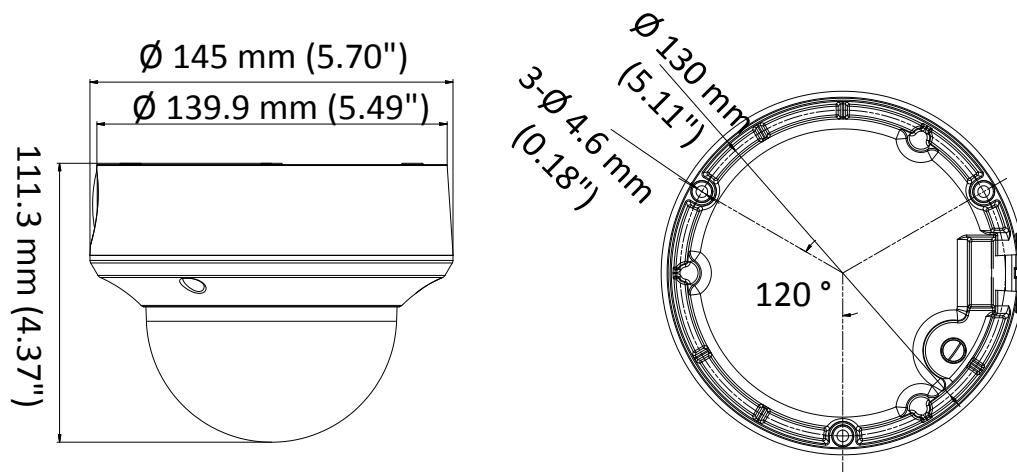

Order Model

DS-2CE5AH8T-AVPIT3ZF

Dimension