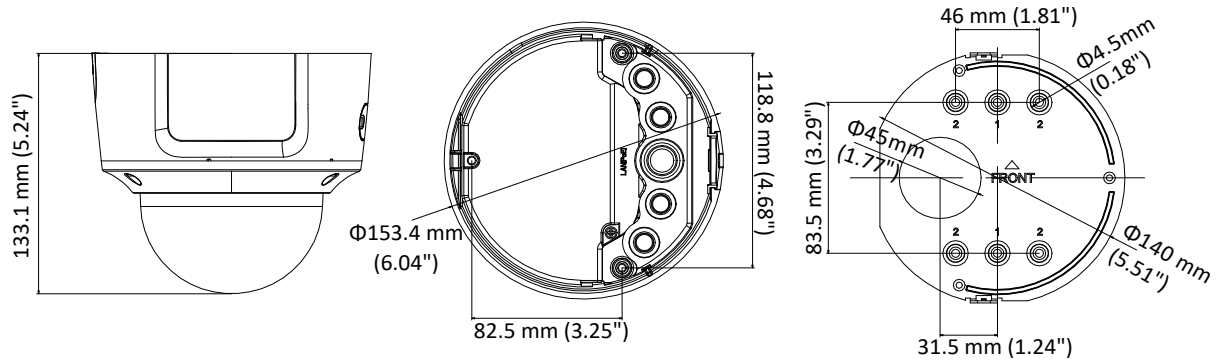

Available Model:

DS-2CD2755FWD-IZS

Dimensions

Accessories

DS-1475ZJ-SUS
Vertical Pole Mount

DS-1476ZJ-SUS
Corner Mount

Distributed by