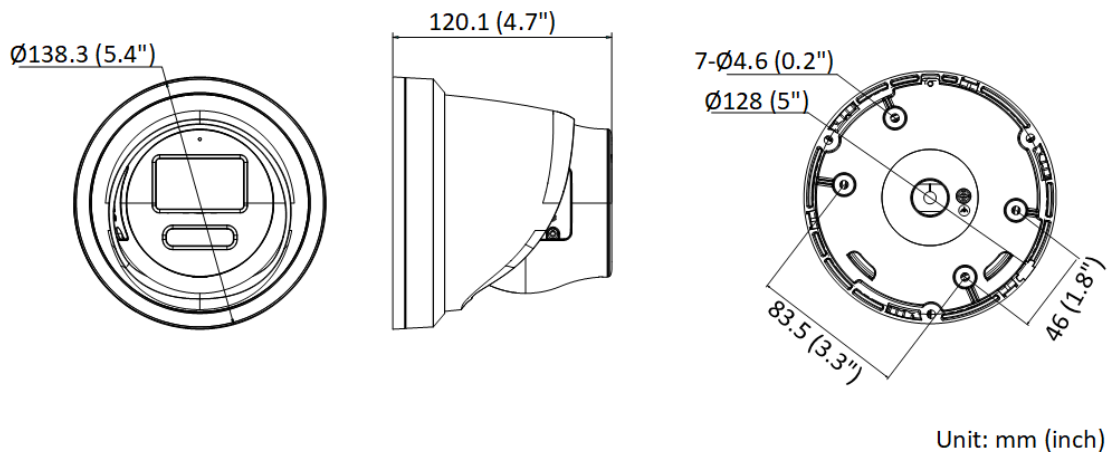

General	
Power	-L: 12 VDC, 0.42 A, max. 5 W PoE: 802.3af, 36 V to 57 V, 0.17 A to 0.11 A, max. 6.0 W -LU: 12 VDC, 0.46 A, max. 5.5 W PoE: 802.3af, 36 V to 57 V, 0.18 A to 0.11 A, max. 6.5 W
Material	Cover: metal, main body: metal
Dimension	Ø138.3 mm × 120.1 mm (Ø5.4" × 4.7")
Package Dimension	170 mm × 170 mm × 150 mm (6.7" × 6.7" × 5.9")
Weight	Approx. 870 g (1.9 lb.)
With Package Weight	Approx. 1160 g (2.6 lb.)
Storage Conditions	-30 °C to 60 °C (-22 °F to 140 °F). Humidity 95% or less (non-condensing)
Startup and Operating Conditions	-30 °C to 60 °C (-22 °F to 140 °F). Humidity 95% or less (non-condensing)
Language	33 languages English, Russian, Estonian, Bulgarian, Hungarian, Greek, German, Italian, Czech, Slovak, French, Polish, Dutch, Portuguese, Spanish, Romanian, Danish, Swedish, Norwegian, Finnish, Croatian, Slovenian, Serbian, Turkish, Korean, Traditional Chinese, Thai, Vietnamese, Japanese, Latvian, Lithuanian, Portuguese (Brazil), Ukrainian
General Function	Anti-flicker, heartbeat, mirror, password reset via e-mail, pixel counter
Software Reset	Yes
Approval	
EMC	FCC (47 CFR Part 15, Subpart B) CE-EMC (EN 55032: 2015, EN 61000-3-2: 2019, EN 61000-3-3: 2013+A1: 2019, EN 50130-4: 2011+A1: 2014) RCM (AS/NZS CISPR 32: 2015) IC (ICES-003: Issue 7) KC (KN32: 2015, KN35: 2015)
Safety	UL (UL 62368-1) CB (IEC 62368-1: 2014+A11) CE-LVD (EN 62368-1: 2014/A11: 2017)
Environment	CE-RoHS (2011/65/EU) WEEE (2012/19/EU) Reach (Regulation (EC) No 1907/2006)
Protection	IP67 (IEC 60529-2013)

▪ Dimension

Model With Mic

Unit: mm (inch)

Model Without Mic

Unit: mm (inch)

▪ **Accessory**

▪ **Optional**

DS-1273ZJ-140 Wall Mount	DS-1276ZJ-SUS Corner Mount	DS-1280ZJ-PT6 Junction Box	DS-1275ZJ-SUS Vertical Pole Mount	DS-1271ZJ-140 Pendant Mount
				
DS-1273ZJ-140B Wall Mount				
				