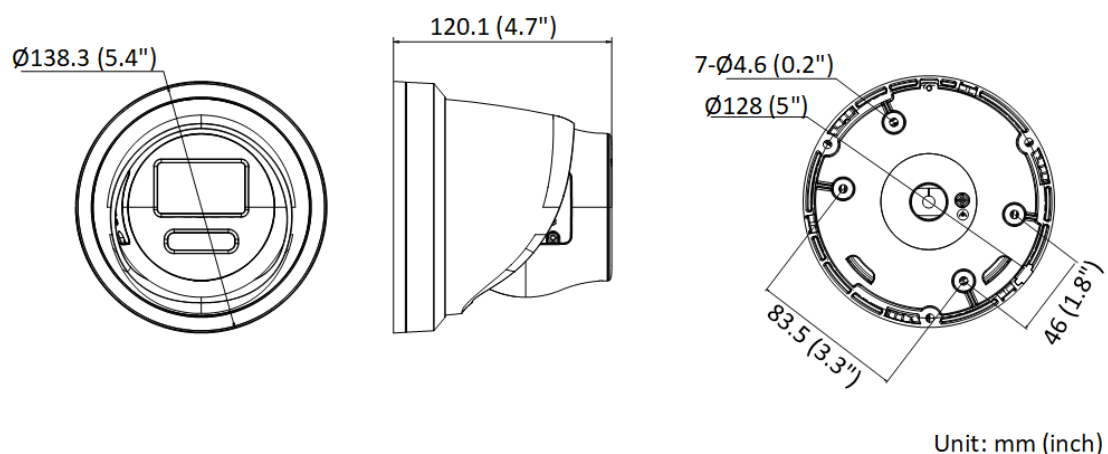

General	
Power	-L: 12 VDC, 0.42 A, max. 5 W PoE: 802.3af, 36 V to 57 V, 0.17 A to 0.11 A, max. 6.0 W -LU: 12 VDC, 0.46 A, max. 5.5 W PoE: 802.3af, 36 V to 57 V, 0.18 A to 0.11 A, max. 6.5 W
Material	Cover: metal, main body: metal
Dimension	Ø138.3 mm × 120.1 mm (Ø5.4" × 4.7")
Package Dimension	170 mm × 170 mm × 150 mm (6.7" × 6.7" × 5.9")
Weight	Approx. 870 g (1.9 lb.)
With Package Weight	Approx. 1160 g (2.6 lb.)
Storage Conditions	-30 °C to 60 °C (-22 °F to 140 °F). Humidity 95% or less (non-condensing)
Startup and Operating Conditions	-30 °C to 60 °C (-22 °F to 140 °F). Humidity 95% or less (non-condensing)
Language	33 languages English, Russian, Estonian, Bulgarian, Hungarian, Greek, German, Italian, Czech, Slovak, French, Polish, Dutch, Portuguese, Spanish, Romanian, Danish, Swedish, Norwegian, Finnish, Croatian, Slovenian, Serbian, Turkish, Korean, Traditional Chinese, Thai, Vietnamese, Japanese, Latvian, Lithuanian, Portuguese (Brazil), Ukrainian
General Function	Anti-flicker, heartbeat, mirror, password reset via e-mail, pixel counter
Software Reset	Yes
Approval	
EMC	FCC (47 CFR Part 15, Subpart B) CE-EMC (EN 55032: 2015, EN 61000-3-2: 2019, EN 61000-3-3: 2013+A1: 2019, EN 50130-4: 2011+A1: 2014) RCM (AS/NZS CISPR 32: 2015) IC (ICES-003: Issue 7) KC (KN32: 2015, KN35: 2015)
Safety	UL (UL 62368-1) CB (IEC 62368-1: 2014+A11) CE-LVD (EN 62368-1: 2014/A11: 2017)
Environment	CE-RoHS (2011/65/EU) WEEE (2012/19/EU) Reach (Regulation (EC) No 1907/2006)
Protection	IP67 (IEC 60529-2013)

▪ Dimension

Model With Mic

Unit: mm (inch)

Model Without Mic

Unit: mm (inch)

▪ **Accessory**

▪ **Optional**

DS-1273ZJ-140 Wall Mount	DS-1276ZJ-SUS Corner Mount	DS-1280ZJ-PT6 Junction Box	DS-1275ZJ-SUS Vertical Pole Mount	DS-1271ZJ-140 Pendant Mount
				
DS-1273ZJ-140B Wall Mount				
				