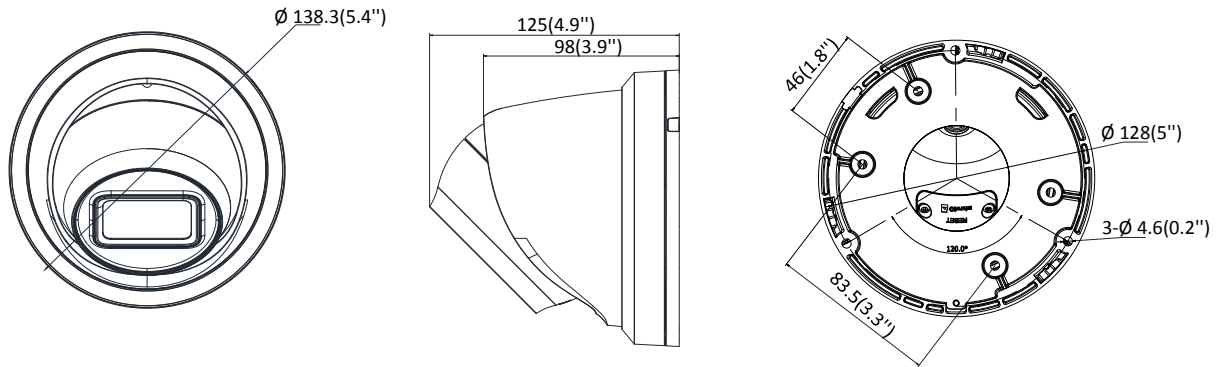

## Specification

<b>Camera</b>	
Image Sensor	1/2.4" Progressive Scan CMOS
Min. Illumination	Color: 0.008 Lux @ (F1.2, AGC ON), 0.014 Lux @ (F1.6, AGC ON)
Shutter Speed	1/3 s to 1/100,000 s
Slow Shutter	Yes
Focal length	2.8/4/6 mm
Focus	Fixed
Lens	2.8 mm, horizontal FOV: 99°, vertical FOV: 61°, diagonal FOV: 128°
Lens Mount	M12
Aperture	F1.6
Day & Night	IR cut filter
DNR	3D DNR
Wide Dynamic Range	120dB
3-Axis Adjustment	Pan: 0° to 360°, tilt: 0° to 75°, rotate: 0° to 360°
<b>Compression Standard</b>	
Video Compression	Main stream: H.265/H.264 Sub stream: H.265/H.264/MJPEG Third stream: H.265/H.264
H.264 Type	Main Profile/High Profile
H.264+	Main stream supports
H.265 Type	Main Profile
H.265+	Main stream supports
Video Bit Rate	32 Kbps to 16 Mbps
<b>Image</b>	
Max. Resolution	3072 × 2048
Main Stream	50Hz: 20 fps (3072 × 2048, 3072 × 1728, 2944 × 1656), 25 fps (2560 × 1440, 1920 × 1080, 1280 × 720) 60Hz: 20 fps (3072 × 2048, 3072 × 1728, 2944 × 1656), 30 fps (2560 × 1440, 1920 × 1080, 1280 × 720)
Sub Stream	50Hz: 25fps (640 × 480, 640 × 360, 320 × 240) 60Hz: 30fps (640 × 480, 640 × 360, 320 × 240)
Third Stream	50Hz: 25fps (1280 × 720, 640 × 360, 352 × 288) 60Hz: 30fps (1280 × 720, 640 × 360, 352 × 240)
Image Enhancement	BLC/3D DNR/HLC
Image Settings	Rotate mode, brightness, contrast, saturation, and sharpness are adjustable via web browser and client software
ROI (Region of Interest)	Support 1 fixed region for main stream and sub stream separately
Day/Night Switch	Day/Night/Auto/Schedule
*Note: When the main stream resolution is 2944 × 1656 and above, max frame rate is 20 fps for all streams.	
<b>Network</b>	
Network Storage	Support micro SD/SDHC/SDXC card (128G) local storage, NAS (NFS,SMB/CIFS), ANR
Alarm Trigger	Motion detection, tampering alarm, network disconnected, IP address conflict, illegal login, HDD full, HDD error

## Dimensions

Unit: mm(inch)