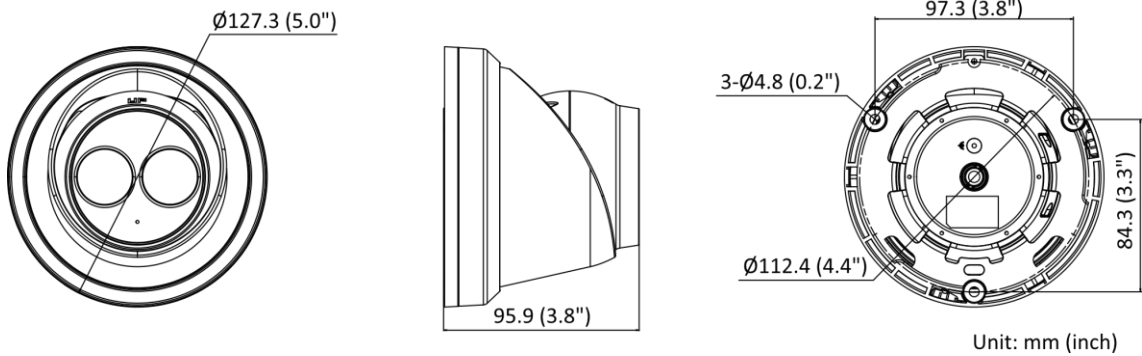

▪ Dimension

▪ Accessory

▪ Optional

DS-1271ZJ-130-TRL Pendant Mount	DS-1276ZJ-SUS (Black) Corner Mount	DS-1281ZJ-M (Black) Inclined Ceiling Mount	DS-1275ZJ-SUS Vertical Pole Mount	DS-1271ZJ-130-TRL (Black) Pendant Mount
DS-1280ZJ-DM8 (Black) Junction Box	DS-1281ZJ-M Inclined ceiling mount	DS-1273ZJ-130B-TRL Wall mount	DS-1276ZJ-SUS Corner mount	DS-1275ZJ-SUS (Black) Vertical Pole Mount
DS-1273ZJ-130-TRL (Black) Wall Mount	DS-1280ZJ-DM8 Junction box	DS-1273ZJ-130-TRL Wall mount