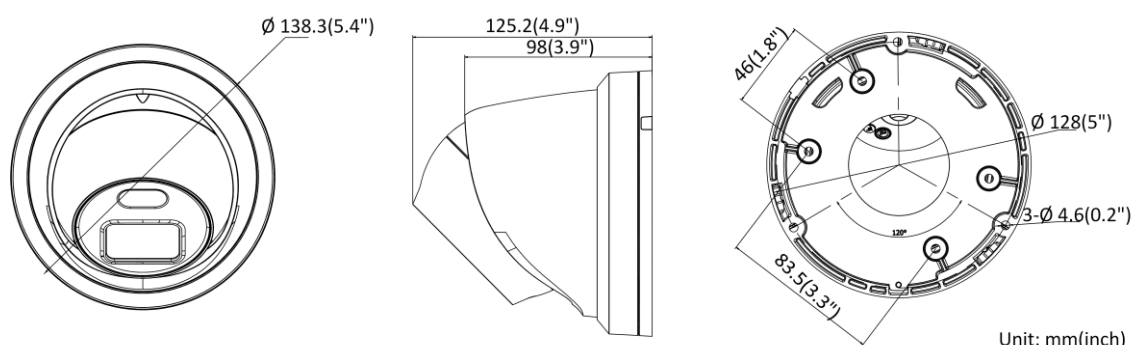

General Function	Anti-flicker, heartbeat, mirror, privacy masks, flash log, password reset via e-mail, pixel counter
Software Reset	Yes
Storage Conditions	-30 °C to 60 °C (-22 °F to 140 °F). Humidity 95% or less (non-condensing)
Startup and Operating Conditions	-30 °C to 60 °C (-22 °F to 140 °F). Humidity 95% or less (non-condensing)
Power Supply	12 VDC ± 25%, PoE: 802.3af, class 3
Power Consumption and Current	12 VDC, 0.55 A, max. 6.6 W PoE: (802.3af, 36 V to 57 V), 0.22 A to 0.13 A, max. 7.6 W
Power Interface	Ø5.5 mm coaxial power plug
Material	Aluminum alloy body, except for trim ring
Screw Material	SUS304
Camera Dimension	Ø138.3 × 125.2 mm (Ø5.4" × 4.9")
Package Dimension	170 × 170 × 150 mm (7" × 7" × 5.9")
Camera Weight	Approx. 820 g (1.8 lb.)
With Package Weight	Approx. 1137 g (2.5 lb.)
Approval	
Class	Class B
EMC	FCC SDoC (47 CFR Part 15, Subpart B); CE-EMC (EN 55032: 2015, EN 61000-3-2: 2014, EN 61000-3-3: 2013, EN 50130-4: 2011 +A1: 2014); RCM (AS/NZS CISPR 32: 2015); IC VoC (ICES-003: Issue 6, 2016); KC (KN 32: 2015, KN 35: 2015)
Safety	UL (UL 60950-1); CB (IEC 60950-1:2005 + Am 1:2009 + Am 2:2013, IEC 62368-1:2014); CE-LVD (EN 60950-1:2005 + Am 1:2009 + Am 2:2013, IEC 62368-1:2014); BIS (IS 13252(Part 1):2010+A1:2013+A2:2015); LOA (IEC/EN 60950-1)
Environment	CE-RoHS (2011/65/EU); WEEE (2012/19/EU); Reach (Regulation (EC) No 1907/2006)
Protection	Ingress protection: IP67 (IEC 60529-2013)

▪ Available Model

DS-2CD2347G2-LU (2.8 mm, 4 mm, 6 mm)

DS-2CD2347G2-L (2.8 mm, 4 mm, 6 mm)

▪ Dimension

▪ **Accessory**

▪ **Optional**

DS-1273ZJ-140B Wall Mount	DS-1271ZJ-140 Pendant Mount	DS-1273ZJ-140 Wall Mount	DS-1280ZJ-DM21 Junction Box	DS-1276ZJ-SUS Corner Mount
				
				
<p>DS-1275ZJ-SUS Vertical Pole Mount</p>				
				
				