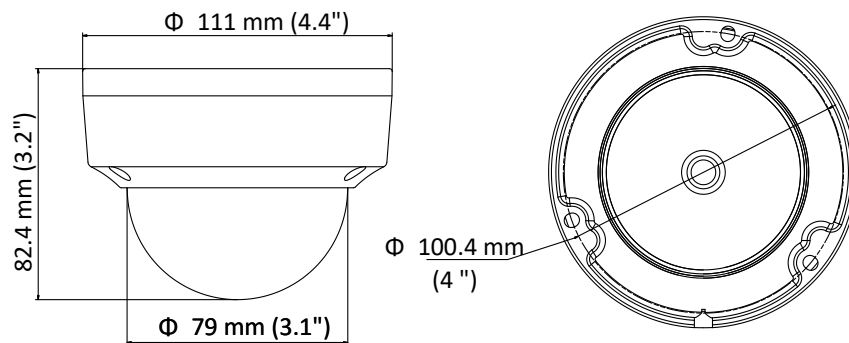

Dimension

Accessories

Distributed by

HIKVISION

Headquarters

No.555 Qianmo Road, Binjiang District,
Hangzhou 310051, China
T +86-571-8807-5998
overseasbusiness@hikvision.com

Hikvision USA
T +1-909-895-0400
sales.usa@hikvision.com

Hikvision Italy
T +39-0438-6902
info.it@hikvision.com

Hikvision Singapore
T +65-6684-4718
sg@hikvision.com

Hikvision Africa
T +27 (10) 0351172
sale.africa@hikvision.com

Hikvision Europe
T +31-23-55-42-770
info.eu@hikvision.com

Hikvision France
T +33(0)1-85-330-450
info.fr@hikvision.com

Hikvision Oceania
T +61-2-8599-4233
salesau@hikvision.com

Hikvision Hong Kong
T +852-2151-1761

Hikvision Middle East
T +971-4-8816086
salesme@hikvision.com

Hikvision Spain
T +34-91-737-16-55
info.es@hikvision.com

Hikvision Canada
T +1-909-895-0400
sales.usa@hikvision.com

Hikvision Russia
T +7-495-669-67-99
saleru@hikvision.com

Hikvision Poland
T +48-22-460-01-50
poland@hikvision.com

Hikvision Korea
T +82-31-731-8841
sales.korea@hikvision.com

Hikvision India
T +91-22-28469900
sales@pramahikvision.com

Hikvision UK
T +01628-902140
support.uk@hikvision.com

Hikvision Brazil
T +55 11 3318-0050
Latam.support@hikvision.com