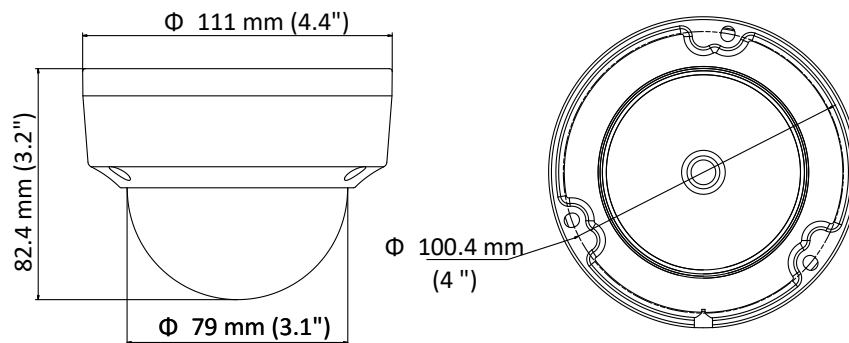

Dimension

Accessories

Distributed by

HIKVISION

Headquarters

No.555 Qianmo Road, Binjiang District,
Hangzhou 310051, China
T +86-571-8807-5998
overseasbusiness@hikvision.com

Hikvision USA
T +1-909-895-0400
sales.usa@hikvision.com

Hikvision Europe
T +31-23-55-42-770
info.eu@hikvision.com

Hikvision Middle East
T +971-4-8816086
salesme@hikvision.com

Hikvision Russia
T +7-495-669-67-99
saleru@hikvision.com

Hikvision India
T +91-22-28469900
sales@pramahikvision.com

Hikvision Italy
T +39-0438-6902
info.it@hikvision.com

Hikvision France
T +33(0)1-85-330-450
info.fr@hikvision.com

Hikvision Spain
T +34-91-737-16-55
info.es@hikvision.com

Hikvision Poland
T +48-22-460-01-50
poland@hikvision.com

Hikvision UK
T +01628-902140
support.uk@hikvision.com

Hikvision Singapore
T +65-6684-4718
sg@hikvision.com

Hikvision Oceania
T +61-2-8599-4233
salesau@hikvision.com

Hikvision Canada
T +1-909-895-0400
sales.usa@hikvision.com

Hikvision Korea
T +82-31-731-8841
sales.korea@hikvision.com

Hikvision Brazil
T +55 11 3318-0050
Latam.support@hikvision.com

Hikvision Africa
T +27 (10) 0351172
sale.africa@hikvision.com

Hikvision Hong Kong
T +852-2151-1761