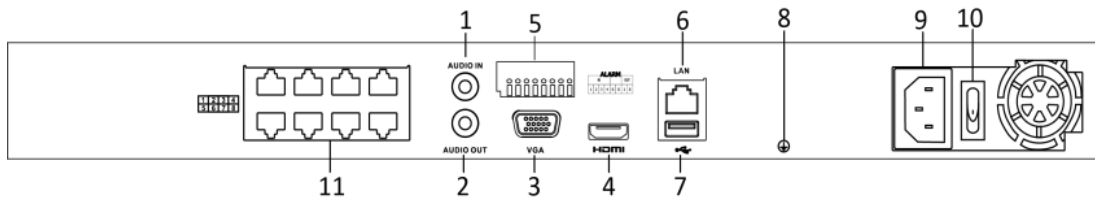

Physical Interfaces

Index	Description	Index	Description
1	AUDIO IN	7	USB 3.0 Interface.
2	AUDIO OUT	8	GND
3	VGA Interface	9	100 to 240 VAC power supply
4	HDMI Interface	10	Power Switch
5	Controller Port, Alarm In/Alarm Out	11	Network Interfaces with PoE function
6	LAN Network Interface