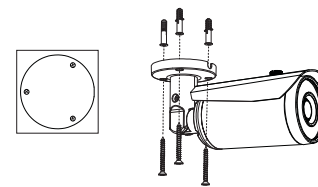

## Dimension

## Package Components

A1

Size: mm (inch)

## Lens Adjustment

For model without OSD panel at the bottom of housing:  
Adjust the lens focus and zoom nuts on the front bottom of housing

## Installation

Step①: Drill holes according to the mounting drawing paper and fix the rubber plug into the holes, tighten the screws to fix the bracket.

Step②: Loosen the bracket screw, the housing can be adjusted into horizontal for 180°, up and down for 90°, the bracket base can be adjusted into horizontal for 360°.