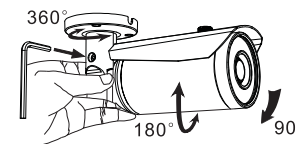

## Dimension

## Lens Adjustment

For model without OSD panel at the bottom of housing:  
Adjust the lens focus and zoom nuts on the front bottom of housing

## Installation

Step①: Drill holes according to the mounting drawing paper and fix the rubber plug into the holes, tighten the screws to fix the bracket.

Step②: Loosen the bracket screw, the housing can be adjusted into horizontal for 180°, up and down for 90°, the bracket base can be adjusted into horizontal for 360°.