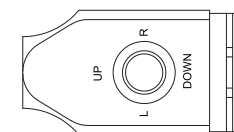

OSD Cable

1. "L" for left direction
2. "R" for right direction
3. "UP" for upwards direction
4. "DOWN" for downwards direction
5. Press the button for OSD menu

Product 2 - HD-SDI Specification

IP Rating	IP66	
Type	Colour/Monochrome	
IR-CUT	Yes	
Support Resolution & Frame Rate	1080P@50fps/60fps ☒	720P @50fps/60fps ☒
	1080P@25fps/30fps ☒	720P @25fps/30fps ☒
White Balance	ATW	
Black Light Compensation	Auto	
Auto Gain Control	ON	
DNR	OFF/ON	
Lens	① 3.6mm IR Lens ☐	④ 2.8-11mm Vari-focal IR Lens ☒
	② 4.0mm IR Lens ☐	⑤ 3.3-12mm Vari-focal IR Lens ☐
	③ _____ IR Lens ☐	⑥ _____ Vari-focal IR Lens ☐
	Fixed Iris ☐ Auto Iris ☐	
LED	48PCS IR LED ☒	6PCS IR LED (High Power) ☐ 40PCS IR LED ☐
IR Effect Distance	① 25m(82.0ft) ☒	30m(98.4ft) Lens ②: 15-20m(49.2-65.6ft)
	② 25m(82.0ft) ☐	30m(98.4ft) Lens ③: 20-25m(65.6-82.0ft)
	③ _____ ☐	Lens ④: _____
Current Consumption	550mA ☒	850mA ☐ 500mA ☐
Power Supply	DC12V ± 10%	
Dimension	193x69.4x90mm (7.6"x2.7"x3.5")	
Weight	530g	
Storage Temperature	-30~+60°C (-22~+140°F)	
Operating Temperature	-30~+40°C (-22~+104°F)