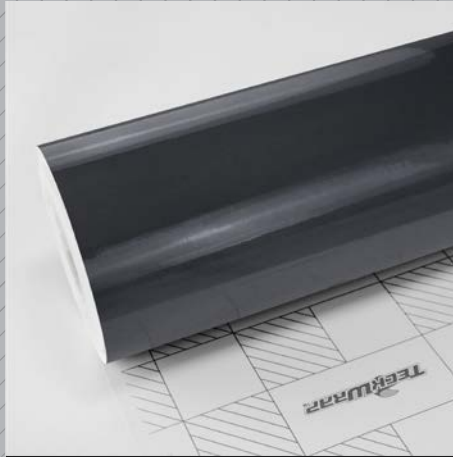

Indoor life: 4 years when followed rules of application and use

Outdoor life: 2 years when followed rules of application and use

Postheating: 100 Celcius HD: 95 Celcius

HIGH & SUPER GLOSS

180 SERIES

BLACK
SKU: CG01