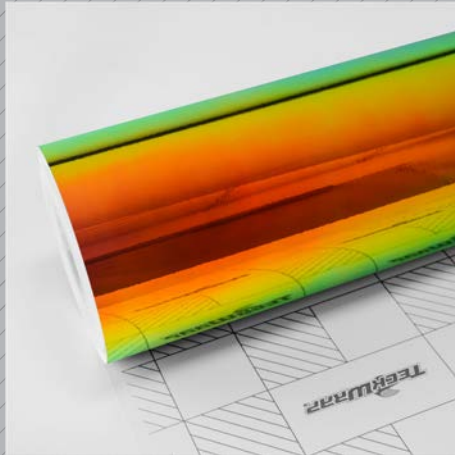

Indoor life: Up to 3 years when followed rules of application and use

Outdoor life: Up to 1-2 years when followed rules of application and use

NEO CHROME

180 SERIES

PURPLE BLUE AQUAMARINE
SKU: MCH01

AMMOLITE GEM
SKU: MCH02