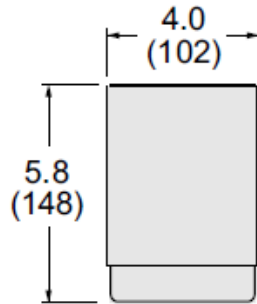

Wall-Mount Cable Bracket with Connector Dock

Dimensions: in.
(mm)

Part# ECSUWBV2