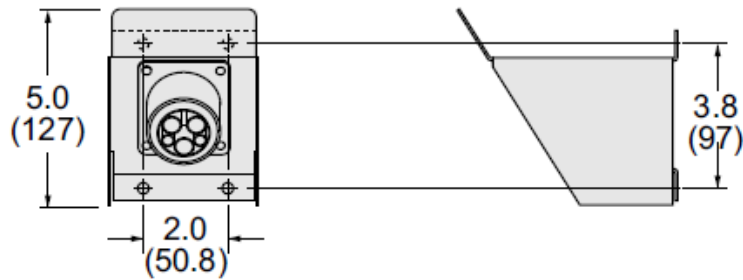

Wall-Mount Cable Bracket with Connector Dock

Dimensions: in.
(mm)

Part# ECSUWBV2