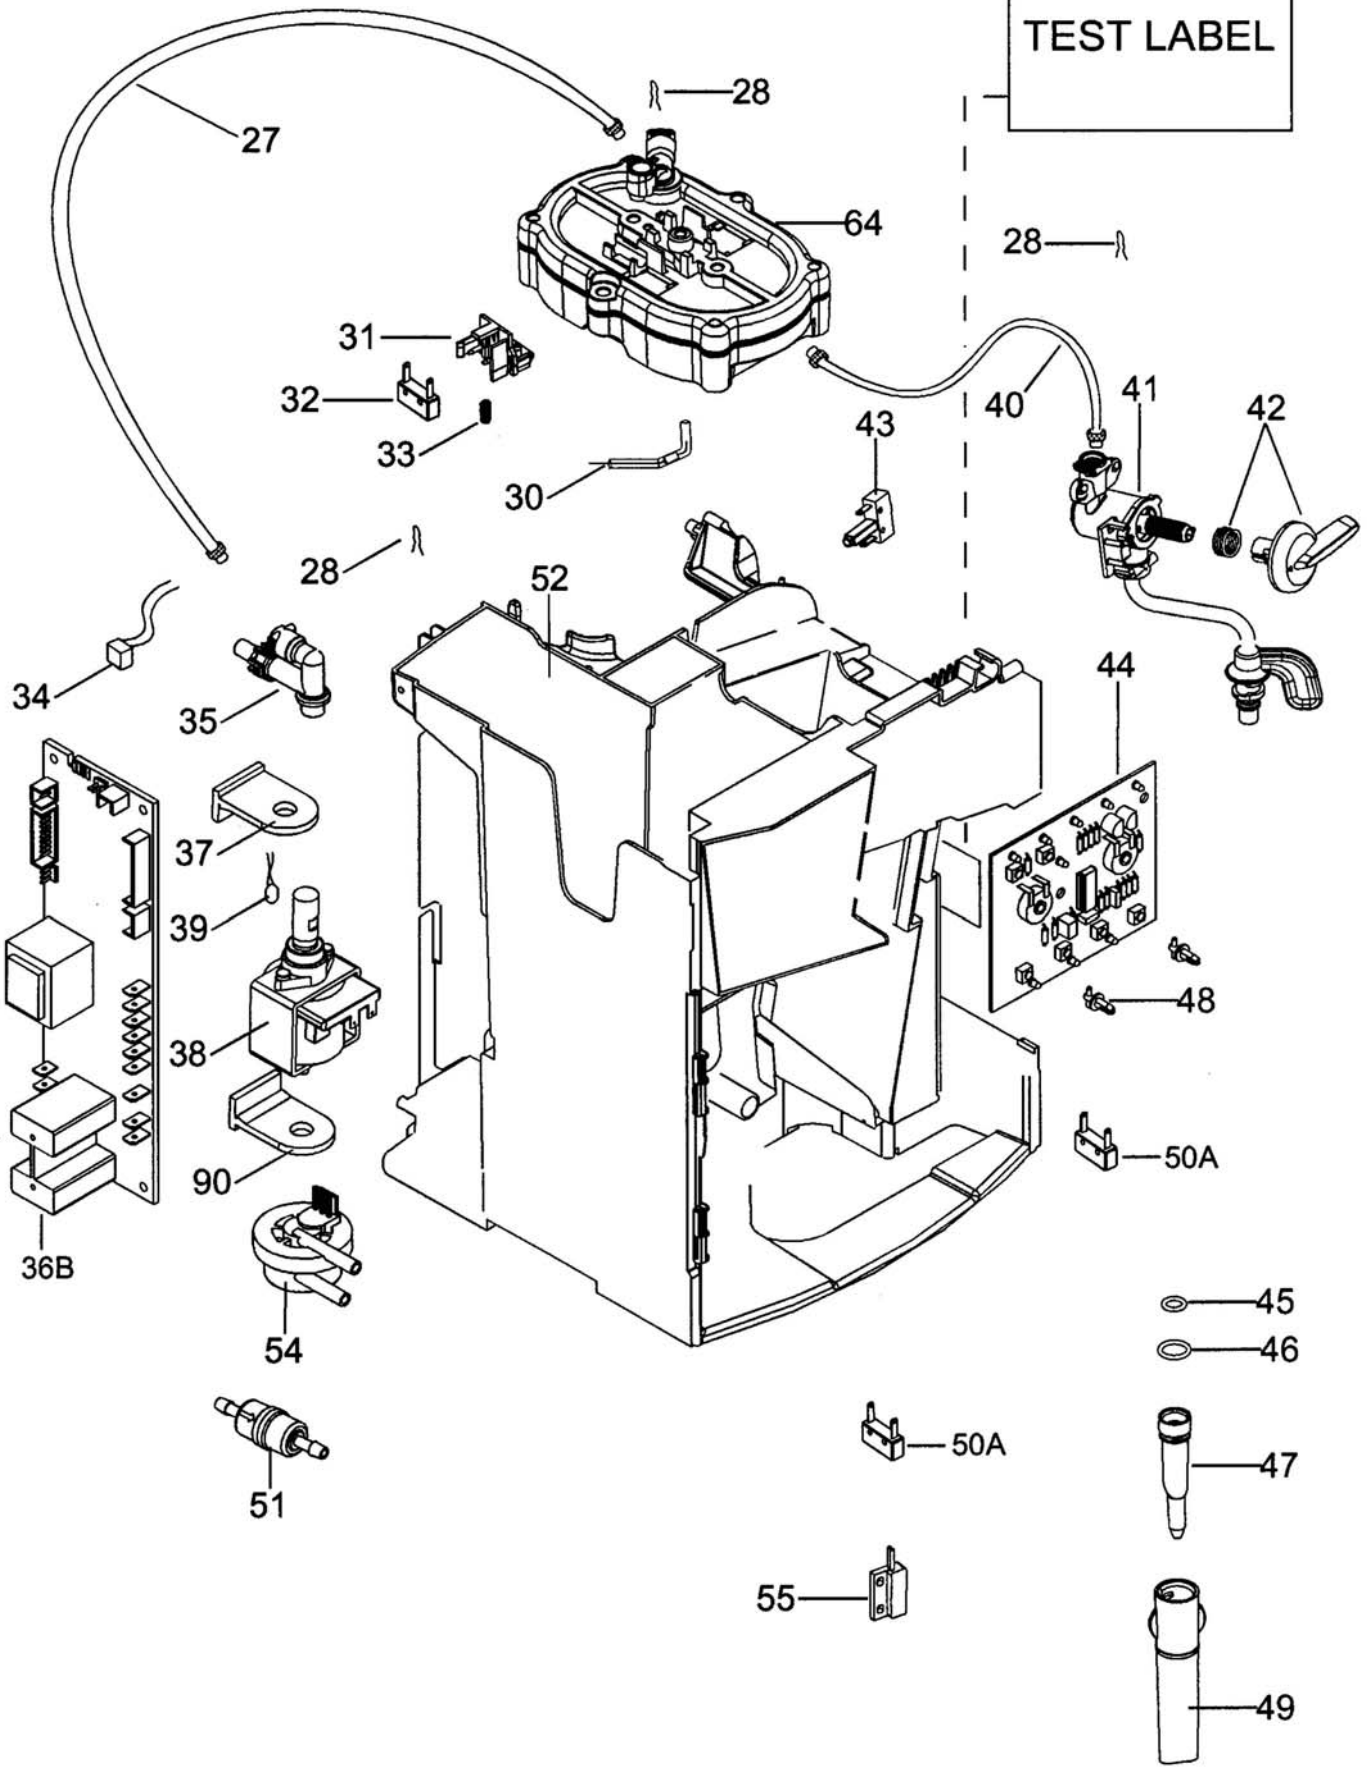

TEST LABEL

Pos.	Code	Description
	5332224100	BELT
	7313217261	MOTOR ASSEMBLY
	5313210401	COVER-SAVE FINGERS B BLACK
01	5332143500	COVER
02	5332143400	COVER
04	7313224511	CLOSURE
05	5332143900	SIDE LEFT
06	5913210471	KNOB
07	5532146600	TANK
08	5332168900	REAR PANEL
09	5332143800	SIDE RIGHT
10	7332180800	CONTROL PANEL ASSEMBLY
11	VI000	SEE TECNICAL INFORMATION
12	7313220611	DOOR ASSY
13	5332142600	HOOK
14	5332145600	COVER
15	7313228241	TANK
16	5332151700	PROFILE
17	6032105000	CUP PLATE
18	5332180000	TRAY
19	5332225800	BOTTOM
20	5332266300	FLOAT
21	5332169200	MEASURING SPOON
27	5532118000	TUBE PTFE DI2-DE4 L=230 2BUSHES
28	6132101300	CLIP
30	5032513900	TCO
31	5332142200	SUPPORT
32	5132104100	MICROSWITCH
33	6132104700	SPRING
34	5217100200	SENSOR NTC
35	7313219431	VALVE
36B	5232109600	POWER BOARD
37	5332159800	SUPPORT
38	5113211281	PUMP
39	5232103200	PROTECTOR
40	5513212881	TUBE PTFE DI2-DE4 L=270 2BUSHES
41	7313216621	TAP

DE'LONGHI
AU NZ EAM3300.S**EAM 3300.S MAGNIFICA**

42	5513222451	KNOB
43	5113210421	MICROSWITCH
44	5232110000	CONTROL BOARD 11 PIN
45	5313217761	O-RING
46	533135	O-RING
47	5332113800	TUBE LOWER
48	5332146600	EXTENSION
49	5332229600	COVER
50	5113210421	MICROSWITCH
50A	5132105400	MICROSWITCH
51	5513220521	FILTER
52	VI000	SEE TECHNICAL INFORMATION
53	5213213971	HALL SENSOR
54	5213214671	FLOWMETER
55	5232104600	SENSOR REED
62B	7332203600	COMPLETE GRINDER
63	5313217751	O-RING
64	7332182500	GENERATOR
65	5332184900	PIN
66	5332144900	GASKET
67	5332139200	FILTER
68B	7313226111	TRANSMISSION KIT
69	5332148400	VALVE
70	6132106900	SPRING
71	5332142300	BUSH
72	5332142400	BUSH
73	5332170600	BELT
74	5332149100	O-RING
75	6132103500	SPRING
76	5332139800	LEVER
77	7332183900	DIFFUSER KIT
78	9812631250	SCREW
79	6032105300	FILTER
80	5332149100	O-RING
81	5332139600	STOPPER
82	5332139500	VALVE
83	6132106700	SPRING
84	5332140300	PISTON