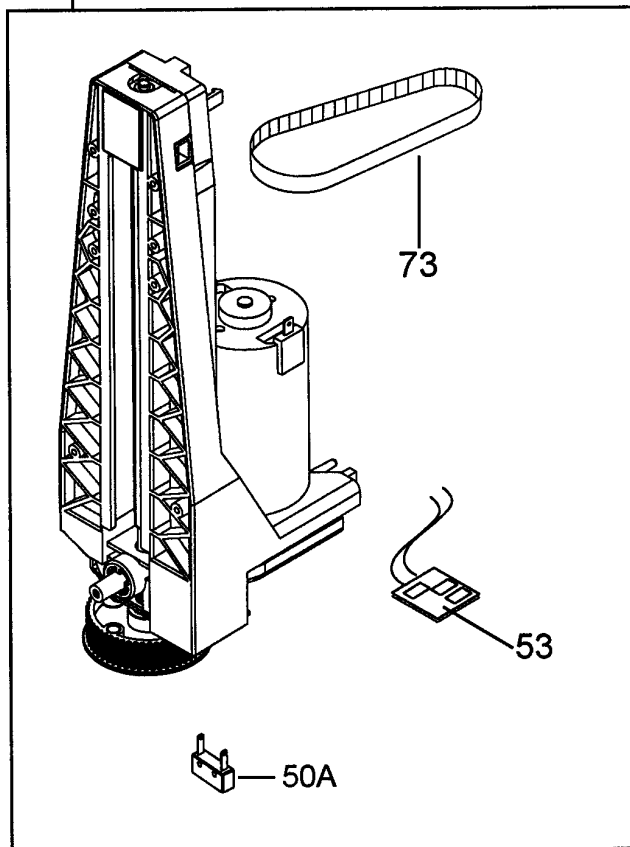

TEST LABEL

TEST LABEL

← TO PLACE AN ORDER CHECK THE LABEL

CCCCC **EE** SSSSS PPPP

AB=62B

64

75

76

78

79

80

81

82

83

84

68B

73

91

53

50A

DE'LONGHI
INT EAM3250

Pos.	Code	Description
	7313217261	MOTOR ASSEMBLY
	5332224100	BELT
	5313210401	COVER-SAVE FINGERS B BLACK
01	5332143500	COVER
02	5332143400	COVER
04	7313224511	CLOSURE
05	5332143900	SIDE LEFT
06	5913210471	KNOB
07	5532146600	TANK
08	5332168900	REAR PANEL
09	5332143800	SIDE RIGHT
10	7332180800	CONTROL PANEL ASSEMBLY
11	VI000	SEE TECNICAL INFORMATION
12	7313220611	DOOR ASSY
13	5332142600	HOOK
14	5332145600	COVER
15	7313228241	TANK
16	5332151700	PROFILE
17	6032105000	CUP PLATE
18	5332180000	TRAY
19	5332225800	BOTTOM
20	5332266300	FLOAT
21	5332169200	MEASURING SPOON
27	5532118000	TUBE PTFE DI2-DE4 L=230 2BUSHES
28	6132101300	CLIP
30	5032513900	TCO
31	5332142200	SUPPORT
32	5132104100	MICROSWITCH
33	6132104700	SPRING
34	5217100200	SENSOR NTC
35	7313219431	VALVE
36B	5232109600	POWER BOARD
37	5332159800	SUPPORT
38	5113211281	PUMP
39	5232103200	PROTECTOR
40	5513212881	TUBE PTFE DI2-DE4 L=270 2BUSHES
41	7313216621	TAP