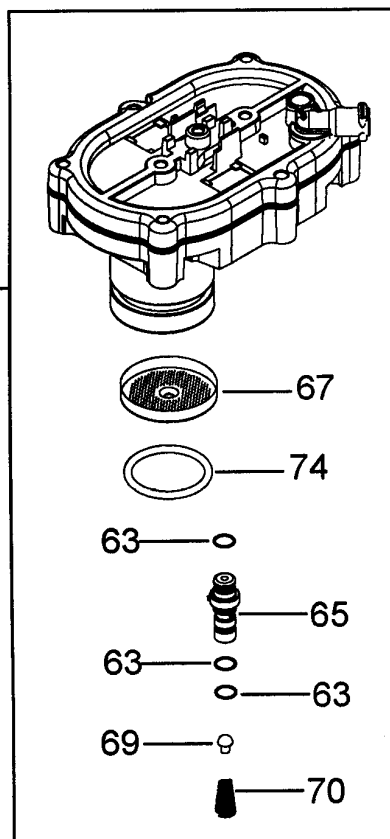

TEST LABEL

TEST LABEL

← TO PLACE AN ORDER CHECK THE LABEL

CCCCC **EE** SSSSS PPPP

AB=62B

64

75

76

78

79

80

81

82

83

84

68B

73

91

53

50A

DE'LONGHI
INT EAM3250

Pos.	Code	Description
	7313217261	MOTOR ASSEMBLY
	5332224100	BELT
	5313210401	COVER-SAVE FINGERS B BLACK
01	5332143500	COVER
02	5332143400	COVER
04	7313224511	CLOSURE
05	5332143900	SIDE LEFT
06	5913210471	KNOB
07	5532146600	TANK
08	5332168900	REAR PANEL
09	5332143800	SIDE RIGHT
10	7332180800	CONTROL PANEL ASSEMBLY
11	VI000	SEE TECNICAL INFORMATION
12	7313220611	DOOR ASSY
13	5332142600	HOOK
14	5332145600	COVER
15	7313228241	TANK
16	5332151700	PROFILE
17	6032105000	CUP PLATE
18	5332180000	TRAY
19	5332225800	BOTTOM
20	5332266300	FLOAT
21	5332169200	MEASURING SPOON
27	5532118000	TUBE PTFE DI2-DE4 L=230 2BUSHES
28	6132101300	CLIP
30	5032513900	TCO
31	5332142200	SUPPORT
32	5132104100	MICROSWITCH
33	6132104700	SPRING
34	5217100200	SENSOR NTC
35	7313219431	VALVE
36B	5232109600	POWER BOARD
37	5332159800	SUPPORT
38	5113211281	PUMP
39	5232103200	PROTECTOR
40	5513212881	TUBE PTFE DI2-DE4 L=270 2BUSHES
41	7313216621	TAP

DE'LONGHI
INT EAM3250

42	5513222451	KNOB
43	5113210421	MICROSWITCH
44	5232110000	CONTROL BOARD 11 PIN
45	5313217761	O-RING
46	533135	O-RING
47	5332113800	TUBE LOWER
49	5332229600	COVER
50	5113210421	MICROSWITCH
50A	5132105400	MICROSWITCH
51	5513220521	FILTER
52	VI000	SEE TECHNICAL INFORMATION
53	5213213971	HALL SENSOR
54	5213214671	FLOWMETER
55	5232104600	SENSOR REED
62B	7332203600	COMPLETE GRINDER
63	5313217751	O-RING
64	7332182500	GENERATOR
65	5332184900	PIN
66	5332144900	GASKET
67	5332139200	FILTER
68B	7313226111	TRANSMISSION KIT
69	5332148400	VALVE
70	6132106900	SPRING
71	5332142300	BUSH
72	5332142400	BUSH
73	5332170600	BELT
74	5332149100	O-RING
75	6132103500	SPRING
76	5332139800	LEVER
77	7332183900	DIFFUSER KIT
78	9812631250	SCREW
79	6032105300	FILTER
80	5332149100	O-RING
81	5332139600	STOPPER
82	5332139500	VALVE
83	6132106700	SPRING
84	5332140300	PISTON
88B	5213212381	MOTOR BOARD