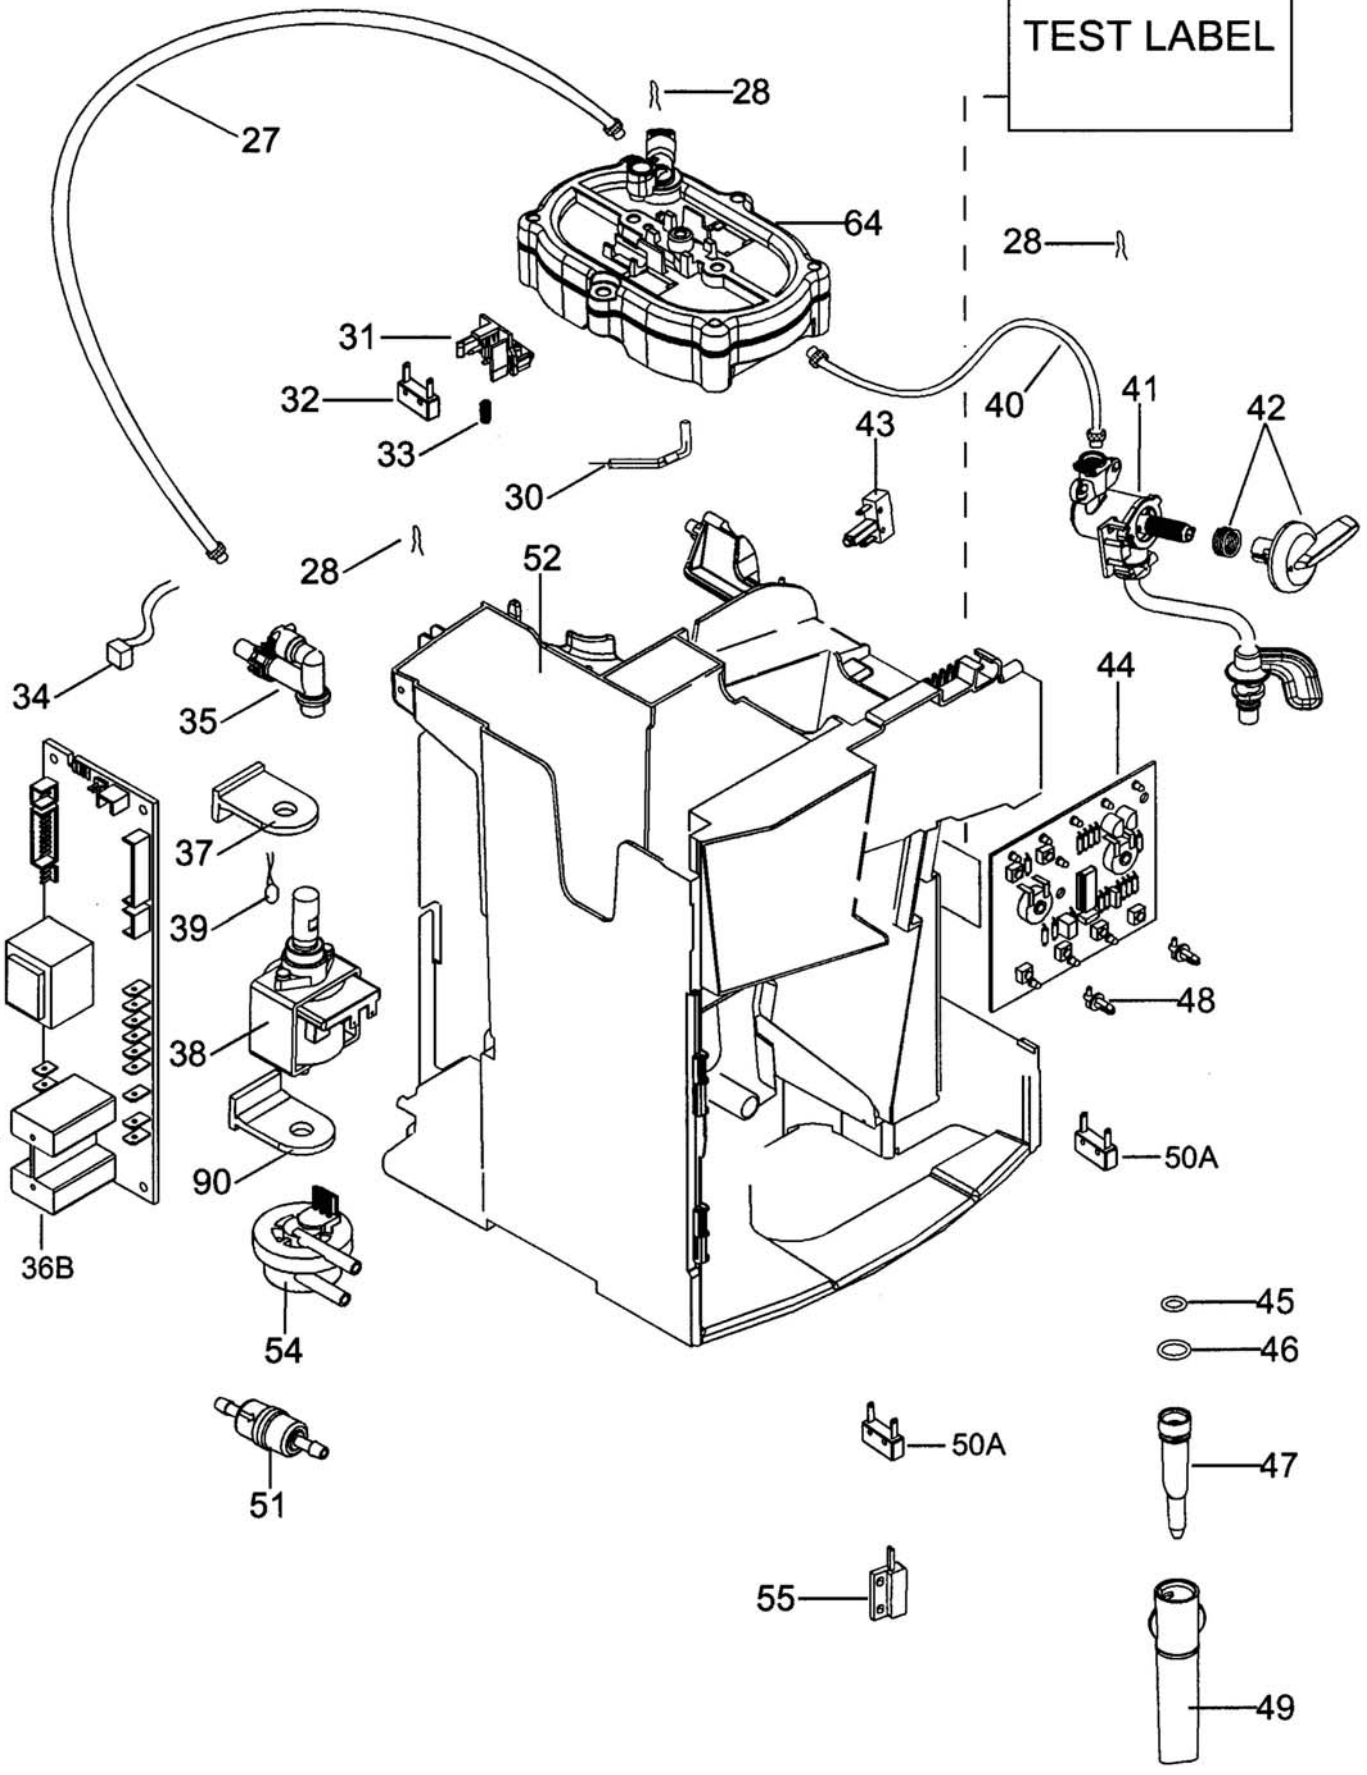

TEST LABEL

TEST LABEL

← TO PLACE AN ORDER CHECK THE LABEL

CCCCC **EE** SSSSS PPPP

AB=62B

64

75

76

78

79

80

81

82

83

84

68B

73

91

53

50A

DE'LONGHI
INT EAM3250

Pos.	Code	Description
	7313217261	MOTOR ASSEMBLY
	5332224100	BELT
	5313210401	COVER-SAVE FINGERS B BLACK
01	5332143500	COVER
02	5332143400	COVER
04	7313224511	CLOSURE
05	5332143900	SIDE LEFT
06	5913210471	KNOB
07	5532146600	TANK
08	5332168900	REAR PANEL
09	5332143800	SIDE RIGHT
10	7332180800	CONTROL PANEL ASSEMBLY
11	VI000	SEE TECNICAL INFORMATION
12	7313220611	DOOR ASSY
13	5332142600	HOOK
14	5332145600	COVER
15	7313228241	TANK
16	5332151700	PROFILE
17	6032105000	CUP PLATE
18	5332180000	TRAY
19	5332225800	BOTTOM
20	5332266300	FLOAT
21	5332169200	MEASURING SPOON
27	5532118000	TUBE PTFE DI2-DE4 L=230 2BUSHES
28	6132101300	CLIP
30	5032513900	TCO
31	5332142200	SUPPORT
32	5132104100	MICROSWITCH
33	6132104700	SPRING
34	5217100200	SENSOR NTC
35	7313219431	VALVE
36B	5232109600	POWER BOARD
37	5332159800	SUPPORT
38	5113211281	PUMP
39	5232103200	PROTECTOR
40	5513212881	TUBE PTFE DI2-DE4 L=270 2BUSHES
41	7313216621	TAP

DE'LONGHI
INT EAM3250

42	5513222451	KNOB
43	5113210421	MICROSWITCH
44	5232110000	CONTROL BOARD 11 PIN
45	5313217761	O-RING
46	533135	O-RING
47	5332113800	TUBE LOWER
49	5332229600	COVER
50	5113210421	MICROSWITCH
50A	5132105400	MICROSWITCH
51	5513220521	FILTER
52	VI000	SEE TECHNICAL INFORMATION
53	5213213971	HALL SENSOR
54	5213214671	FLOWMETER
55	5232104600	SENSOR REED
62B	7332203600	COMPLETE GRINDER
63	5313217751	O-RING
64	7332182500	GENERATOR
65	5332184900	PIN
66	5332144900	GASKET
67	5332139200	FILTER
68B	7313226111	TRANSMISSION KIT
69	5332148400	VALVE
70	6132106900	SPRING
71	5332142300	BUSH
72	5332142400	BUSH
73	5332170600	BELT
74	5332149100	O-RING
75	6132103500	SPRING
76	5332139800	LEVER
77	7332183900	DIFFUSER KIT
78	9812631250	SCREW
79	6032105300	FILTER
80	5332149100	O-RING
81	5332139600	STOPPER
82	5332139500	VALVE
83	6132106700	SPRING
84	5332140300	PISTON
88B	5213212381	MOTOR BOARD