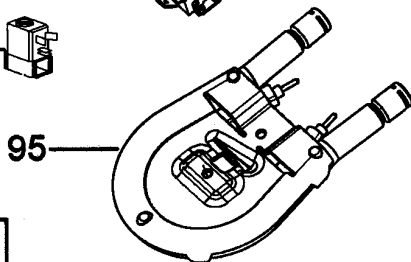

TEST LABEL

TEST LABEL

← TO PLACE AN ORDER CHECK THE LABEL

CCCCC **EE** SSSSS PPPP

AB=62B

64

75

76

78

79

80

81

82

83

84

68B

73

91

53

50A

DE'LONGHI
INT EAM3250

Pos.	Code	Description
	7313217261	MOTOR ASSEMBLY
	5332224100	BELT
	5313210401	COVER-SAVE FINGERS B BLACK
01	5332143500	COVER
02	5332143400	COVER
04	7313224511	CLOSURE
05	5332143900	SIDE LEFT
06	5913210471	KNOB
07	5532146600	TANK
08	5332168900	REAR PANEL
09	5332143800	SIDE RIGHT
10	7332180800	CONTROL PANEL ASSEMBLY
11	VI000	SEE TECNICAL INFORMATION
12	7313220611	DOOR ASSY
13	5332142600	HOOK
14	5332145600	COVER
15	7313228241	TANK
16	5332151700	PROFILE
17	6032105000	CUP PLATE
18	5332180000	TRAY
19	5332225800	BOTTOM
20	5332266300	FLOAT
21	5332169200	MEASURING SPOON
27	5532118000	TUBE PTFE DI2-DE4 L=230 2BUSHES
28	6132101300	CLIP
30	5032513900	TCO
31	5332142200	SUPPORT
32	5132104100	MICROSWITCH
33	6132104700	SPRING
34	5217100200	SENSOR NTC
35	7313219431	VALVE
36B	5232109600	POWER BOARD
37	5332159800	SUPPORT
38	5113211281	PUMP
39	5232103200	PROTECTOR
40	5513212881	TUBE PTFE DI2-DE4 L=270 2BUSHES
41	7313216621	TAP