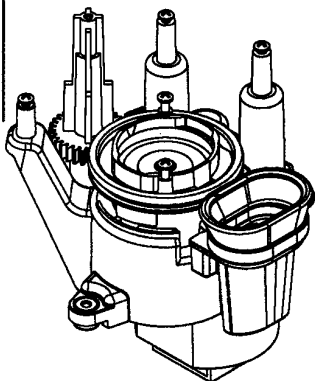

TEST LABEL

TEST LABEL

← TO PLACE AN ORDER CHECK THE LABEL

CCCCC **EE** SSSSS PPPP

AB=62B

64

75

76

78

79

80

81

82

83

84

68B

73

91

53

50A

DE'LONGHI
INT EAM3250

Pos.	Code	Description
	7313217261	MOTOR ASSEMBLY
	5332224100	BELT
	5313210401	COVER-SAVE FINGERS B BLACK
01	5332143500	COVER
02	5332143400	COVER
04	7313224511	CLOSURE
05	5332143900	SIDE LEFT
06	5913210471	KNOB
07	5532146600	TANK
08	5332168900	REAR PANEL
09	5332143800	SIDE RIGHT
10	7332180800	CONTROL PANEL ASSEMBLY
11	VI000	SEE TECNICAL INFORMATION
12	7313220611	DOOR ASSY
13	5332142600	HOOK
14	5332145600	COVER
15	7313228241	TANK
16	5332151700	PROFILE
17	6032105000	CUP PLATE
18	5332180000	TRAY
19	5332225800	BOTTOM
20	5332266300	FLOAT
21	5332169200	MEASURING SPOON
27	5532118000	TUBE PTFE DI2-DE4 L=230 2BUSHES
28	6132101300	CLIP
30	5032513900	TCO
31	5332142200	SUPPORT
32	5132104100	MICROSWITCH
33	6132104700	SPRING
34	5217100200	SENSOR NTC
35	7313219431	VALVE
36B	5232109600	POWER BOARD
37	5332159800	SUPPORT
38	5113211281	PUMP
39	5232103200	PROTECTOR
40	5513212881	TUBE PTFE DI2-DE4 L=270 2BUSHES
41	7313216621	TAP

DE'LONGHI
INT EAM3250

42	5513222451	KNOB
43	5113210421	MICROSWITCH
44	5232110000	CONTROL BOARD 11 PIN
45	5313217761	O-RING
46	533135	O-RING
47	5332113800	TUBE LOWER
49	5332229600	COVER
50	5113210421	MICROSWITCH
50A	5132105400	MICROSWITCH
51	5513220521	FILTER
52	VI000	SEE TECHNICAL INFORMATION
53	5213213971	HALL SENSOR
54	5213214671	FLOWMETER
55	5232104600	SENSOR REED
62B	7332203600	COMPLETE GRINDER
63	5313217751	O-RING
64	7332182500	GENERATOR
65	5332184900	PIN
66	5332144900	GASKET
67	5332139200	FILTER
68B	7313226111	TRANSMISSION KIT
69	5332148400	VALVE
70	6132106900	SPRING
71	5332142300	BUSH
72	5332142400	BUSH
73	5332170600	BELT
74	5332149100	O-RING
75	6132103500	SPRING
76	5332139800	LEVER
77	7332183900	DIFFUSER KIT
78	9812631250	SCREW
79	6032105300	FILTER
80	5332149100	O-RING
81	5332139600	STOPPER
82	5332139500	VALVE
83	6132106700	SPRING
84	5332140300	PISTON
88B	5213212381	MOTOR BOARD