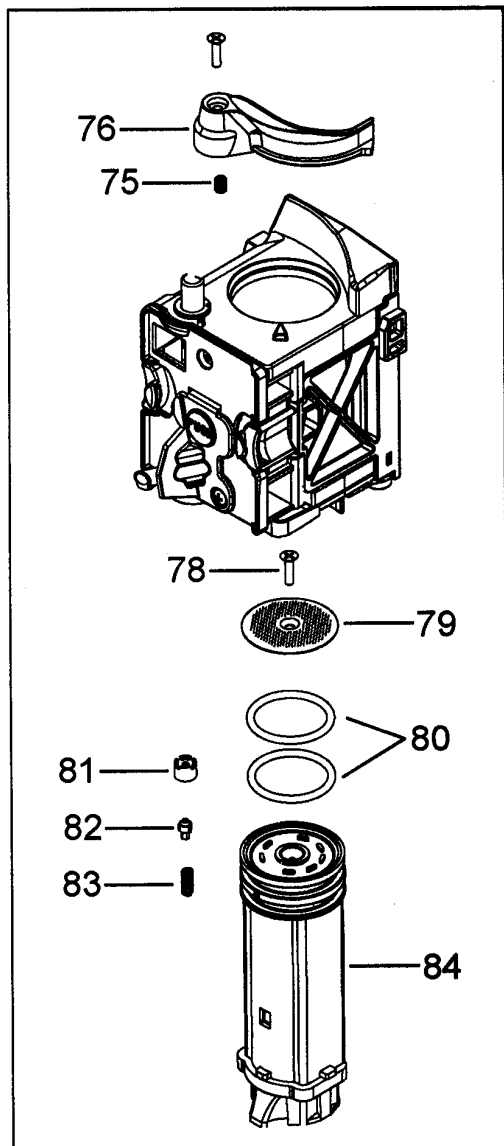

TEST LABEL

TEST LABEL

← TO PLACE AN ORDER CHECK THE LABEL

CCCCC **EE** SSSSS PPPP

AB=62B

64

75

76

78

79

80

81

82

83

84

68B

73

91

53

50A

DE'LONGHI
INT EAM3250

Pos.	Code	Description
	7313217261	MOTOR ASSEMBLY
	5332224100	BELT
	5313210401	COVER-SAVE FINGERS B BLACK
01	5332143500	COVER
02	5332143400	COVER
04	7313224511	CLOSURE
05	5332143900	SIDE LEFT
06	5913210471	KNOB
07	5532146600	TANK
08	5332168900	REAR PANEL
09	5332143800	SIDE RIGHT
10	7332180800	CONTROL PANEL ASSEMBLY
11	VI000	SEE TECNICAL INFORMATION
12	7313220611	DOOR ASSY
13	5332142600	HOOK
14	5332145600	COVER
15	7313228241	TANK
16	5332151700	PROFILE
17	6032105000	CUP PLATE
18	5332180000	TRAY
19	5332225800	BOTTOM
20	5332266300	FLOAT
21	5332169200	MEASURING SPOON
27	5532118000	TUBE PTFE DI2-DE4 L=230 2BUSHES
28	6132101300	CLIP
30	5032513900	TCO
31	5332142200	SUPPORT
32	5132104100	MICROSWITCH
33	6132104700	SPRING
34	5217100200	SENSOR NTC
35	7313219431	VALVE
36B	5232109600	POWER BOARD
37	5332159800	SUPPORT
38	5113211281	PUMP
39	5232103200	PROTECTOR
40	5513212881	TUBE PTFE DI2-DE4 L=270 2BUSHES
41	7313216621	TAP

DE'LONGHI
INT EAM3250

42	5513222451	KNOB
43	5113210421	MICROSWITCH
44	5232110000	CONTROL BOARD 11 PIN
45	5313217761	O-RING
46	533135	O-RING
47	5332113800	TUBE LOWER
49	5332229600	COVER
50	5113210421	MICROSWITCH
50A	5132105400	MICROSWITCH
51	5513220521	FILTER
52	VI000	SEE TECHNICAL INFORMATION
53	5213213971	HALL SENSOR
54	5213214671	FLOWMETER
55	5232104600	SENSOR REED
62B	7332203600	COMPLETE GRINDER
63	5313217751	O-RING
64	7332182500	GENERATOR
65	5332184900	PIN
66	5332144900	GASKET
67	5332139200	FILTER
68B	7313226111	TRANSMISSION KIT
69	5332148400	VALVE
70	6132106900	SPRING
71	5332142300	BUSH
72	5332142400	BUSH
73	5332170600	BELT
74	5332149100	O-RING
75	6132103500	SPRING
76	5332139800	LEVER
77	7332183900	DIFFUSER KIT
78	9812631250	SCREW
79	6032105300	FILTER
80	5332149100	O-RING
81	5332139600	STOPPER
82	5332139500	VALVE
83	6132106700	SPRING
84	5332140300	PISTON
88B	5213212381	MOTOR BOARD