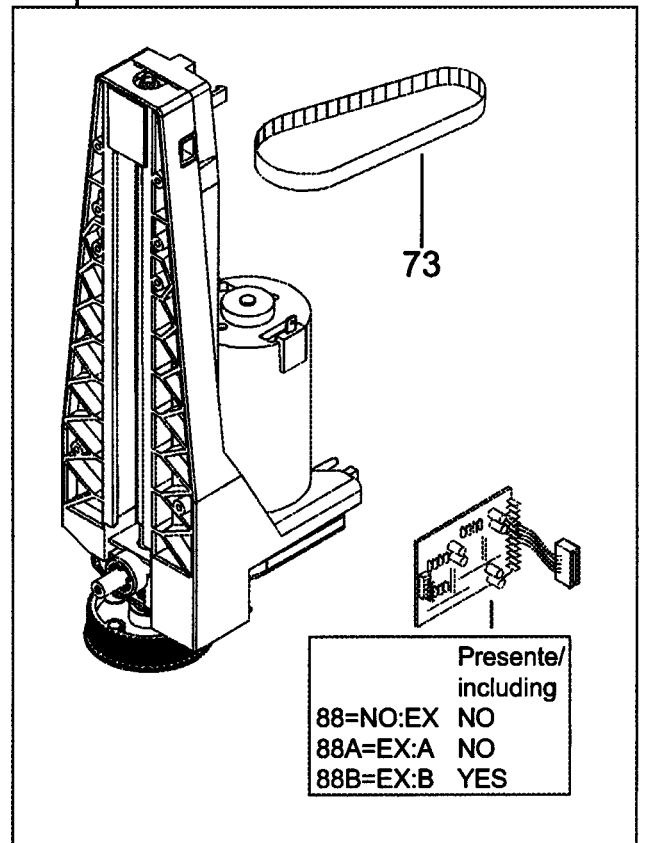

78

79

80

81

82

83

84

77

91

73

Presente/
including
88=NO:EX NO
88A=EX:A NO
88B=EX:B YES

DE'LONGHI INT/SA/RU/SKA EAM3100.SB 0132212001

| Pos. | Spare part code | Description |
|------|-----------------|--|
| | 7313217261 | ASSY MOTOR (MOTION) + PULLEY SMALL 230V (SERVICE) ATTENTION CHECK TECH |
| 01 | 5332143500 | COVER |
| 02 | 5332143400 | COVER |
| 04 | 7332166400 | CLOSURE |
| 05 | 5332143900 | SIDE LEFT |
| 06 | 5932111300 | KNOB |
| 07 | 5332143200 | TANK |
| 08 | 5332144000 | REAR PANEL |
| 09 | 5332143800 | SIDE RIGHT |
| 10 | 7332172100 | CONTROL PANEL ASSEMBLY |
| 11 | 5332144400 | TRAY |
| 12 | 7332166900 | DOOR ASSY |
| 13 | 5332142600 | HOOK |
| 14 | 5332145600 | COVER |
| 15 | 7332165800 | TANK |
| 16 | 5332153300 | PROFILE |
| 17 | 6032105000 | CUP PLATE |
| 18 | 5332144200 | TRAY |
| 19 | 5332148200 | BOTTOM |
| 20 | 5332144300 | FLOAT |
| 21 | 5332107900 | MEASURING SPOON |
| 27 | 5532118000 | TUBE |
| 28 | 6132101300 | SPRING |
| 30 | 5032513900 | TCO |
| 31 | 5332142200 | SUPPORT |
| 32 | 5132104100 | MICROSWITCH |
| 33 | 6132104700 | SPRING |
| 34 | 5217100200 | SENSOR NTC |