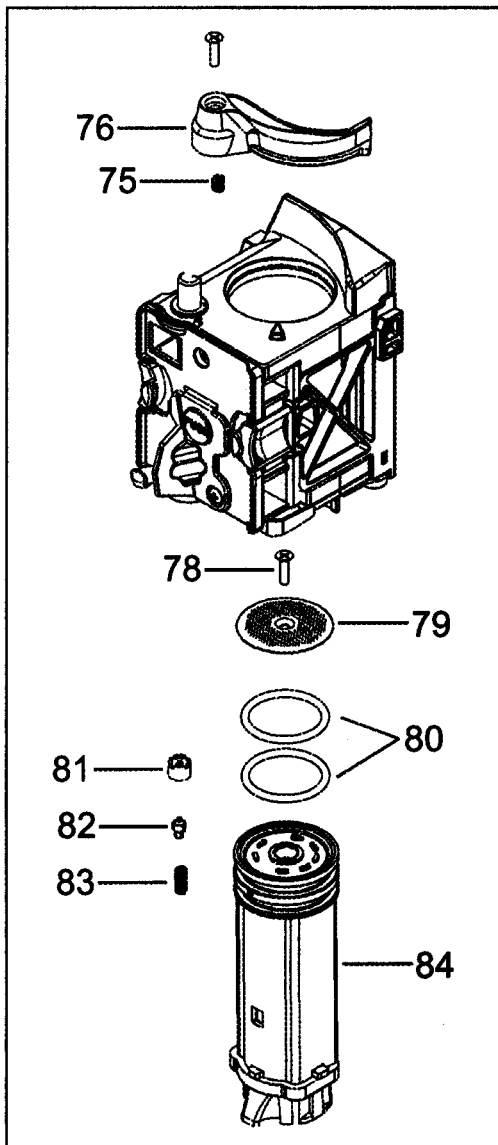

ETICHETTA
COLLAUDO
TEST LABEL

CCCC **EE** SSSSS PPPP

**PER ORDINARE CONTROLLARE L'ETICHETTA
← TO PLACE AN ORDER CHECK THE LABEL**

**AA=62
AB=62B**

64

67

74

63

65

63

63

69

70

68=NO:EX
68=EXA
68B=EX:B

76

75

78

79

80

81

82

83

84

77

91

73

Presente/
including
88=NO:EX NO
88A=EX:A NO
88B=EX:B YES

DE'LONGHI INT/SA/RU/SKA EAM3100.SB 0132212001

| Pos. | Spare part code | Description |
|------|-----------------|--|
| | 7313217261 | ASSY MOTOR (MOTION) + PULLEY SMALL 230V (SERVICE) ATTENTION CHECK TECH |
| 01 | 5332143500 | COVER |
| 02 | 5332143400 | COVER |
| 04 | 7332166400 | CLOSURE |
| 05 | 5332143900 | SIDE LEFT |
| 06 | 5932111300 | KNOB |
| 07 | 5332143200 | TANK |
| 08 | 5332144000 | REAR PANEL |
| 09 | 5332143800 | SIDE RIGHT |
| 10 | 7332172100 | CONTROL PANEL ASSEMBLY |
| 11 | 5332144400 | TRAY |
| 12 | 7332166900 | DOOR ASSY |
| 13 | 5332142600 | HOOK |
| 14 | 5332145600 | COVER |
| 15 | 7332165800 | TANK |
| 16 | 5332153300 | PROFILE |
| 17 | 6032105000 | CUP PLATE |
| 18 | 5332144200 | TRAY |
| 19 | 5332148200 | BOTTOM |
| 20 | 5332144300 | FLOAT |
| 21 | 5332107900 | MEASURING SPOON |
| 27 | 5532118000 | TUBE |
| 28 | 6132101300 | SPRING |
| 30 | 5032513900 | TCO |
| 31 | 5332142200 | SUPPORT |
| 32 | 5132104100 | MICROSWITCH |
| 33 | 6132104700 | SPRING |
| 34 | 5217100200 | SENSOR NTC |