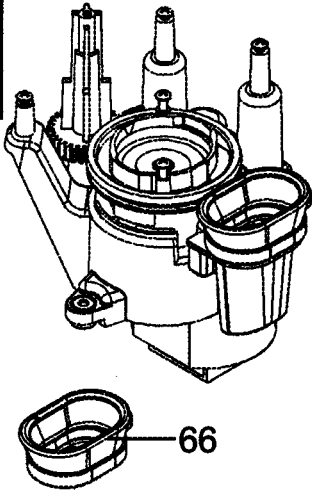

35

37

39

38

90

54

51

52

ETICHETTA
COLLAUDO
TEST LABEL

CCCC **EE** SSSSS PPPP

**PER ORDINARE CONTROLLARE L'ETICHETTA
← TO PLACE AN ORDER CHECK THE LABEL**

**AA=62
AB=62B**

64

67

74

63

91

73

Presente/
including
88=NO:EX NO
88A=EX:A NO
88B=EX:B YES

DE'LONGHI INT/SA/RU/SKA EAM3100.SB 0132212001

| Pos. | Spare part code | Description |
|------|-----------------|--|
| | 7313217261 | ASSY MOTOR (MOTION) + PULLEY SMALL 230V (SERVICE) ATTENTION CHECK TECH |
| 01 | 5332143500 | COVER |
| 02 | 5332143400 | COVER |
| 04 | 7332166400 | CLOSURE |
| 05 | 5332143900 | SIDE LEFT |
| 06 | 5932111300 | KNOB |
| 07 | 5332143200 | TANK |
| 08 | 5332144000 | REAR PANEL |
| 09 | 5332143800 | SIDE RIGHT |
| 10 | 7332172100 | CONTROL PANEL ASSEMBLY |
| 11 | 5332144400 | TRAY |
| 12 | 7332166900 | DOOR ASSY |
| 13 | 5332142600 | HOOK |
| 14 | 5332145600 | COVER |
| 15 | 7332165800 | TANK |
| 16 | 5332153300 | PROFILE |
| 17 | 6032105000 | CUP PLATE |
| 18 | 5332144200 | TRAY |
| 19 | 5332148200 | BOTTOM |
| 20 | 5332144300 | FLOAT |
| 21 | 5332107900 | MEASURING SPOON |
| 27 | 5532118000 | TUBE |
| 28 | 6132101300 | SPRING |
| 30 | 5032513900 | TCO |
| 31 | 5332142200 | SUPPORT |
| 32 | 5132104100 | MICROSWITCH |
| 33 | 6132104700 | SPRING |
| 34 | 5217100200 | SENSOR NTC |