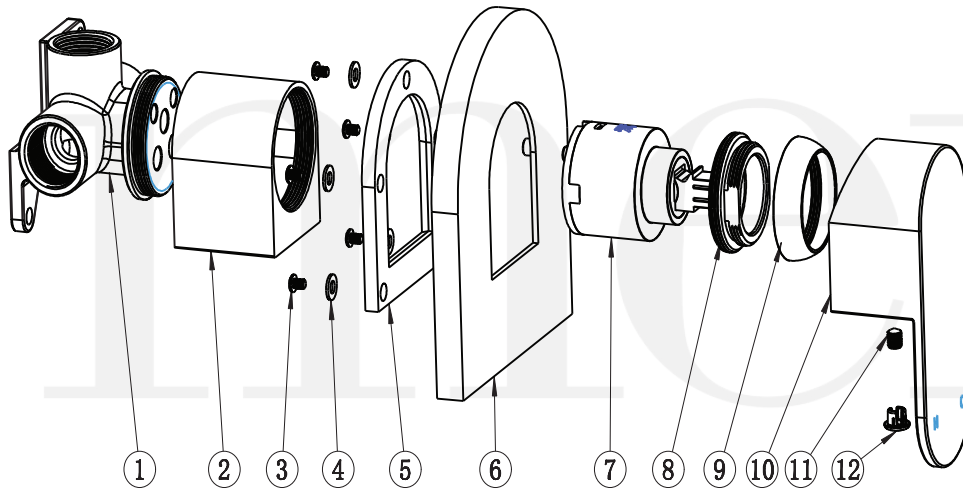

Item Description

- 1 Body
- 2 Copper sleeve
- 3 Screw
- 4 Gasket
- 5 Rubber ring
- 6 Back plate
- 7 D35 cartridge
- 8 Nut
- 9 Decor cover
- 10 Handle
- 11 Screw
- 12 Decor knob