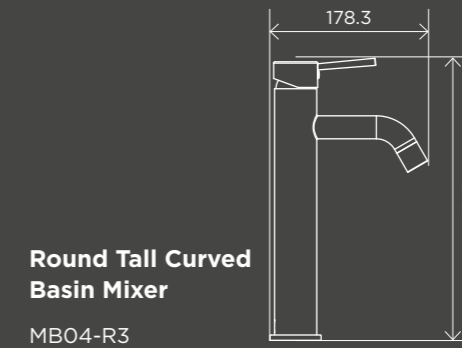

Round Tall Curved Basin Mixer
MB04-R3