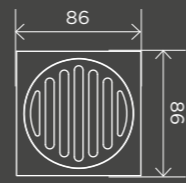

Square Floor Grate Shower Drain 80mm Outlet