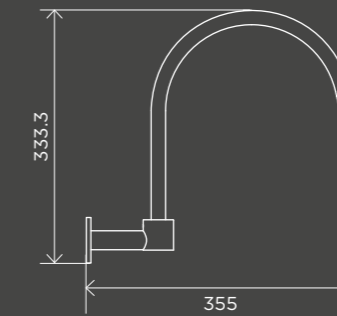

Round High-Rise Swivel Wall Spout

MS07