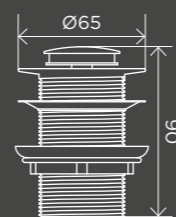

HARDWARE

Basin Pop Up Waste 32mm - Overflow / Slotted

MPO4-A

Basin Pop Up Waste 32mm - No Overflow / Unslotted

MPO4-B

40mm Pop Up Waste - No Overflow / Unslotted

MPO4-B40

Round Bottle Trap for 32mm Basin Waste and 40mm Outlet