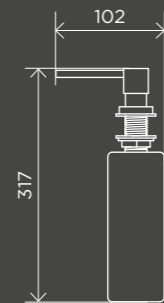

Round Soap Dispenser

MP09