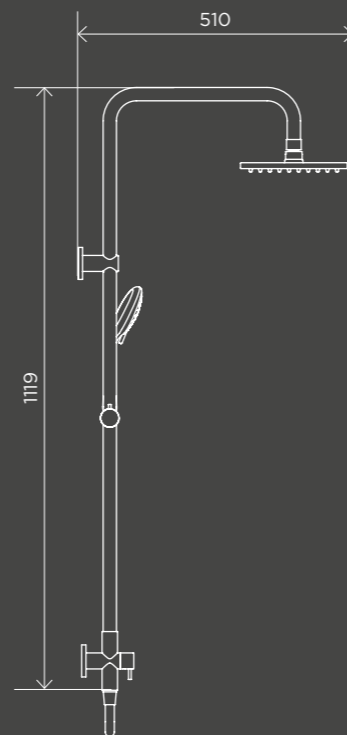

**Square
Combination
Shower Rail
300mm Rose**

MZ0203

**Round Hand
Shower on
Rail Column**

MZ0402

**Round Hand
Shower on
Rail Column**

MZ0402-R

**Round Combination
Shower Rail,
200mm Rose,
Three-Function
Hand Shower**