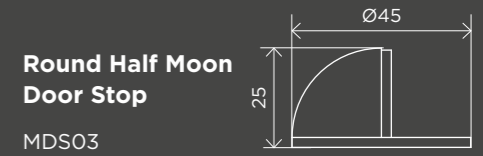

Round Half Moon Door Stop
MDS03