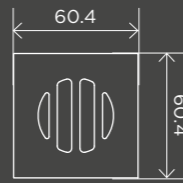

Square Floor Grate Shower Drain 80mm Outlet

Square Floor Grate Shower Drain 50mm Outlet