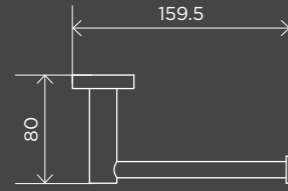

Round Single Towel Rail 600mm
MR01-SR60

Round Single Towel Rail 900mm
MR01-SR90

BATHROOM ACCESSORIES

Square Toilet Roll Holder

MR02

Round Toilet Roll Holder

MR02-R

Square Robe Hook