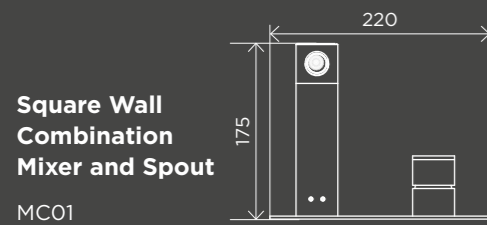

Square Wall Combination Mixer and Spout
MC01