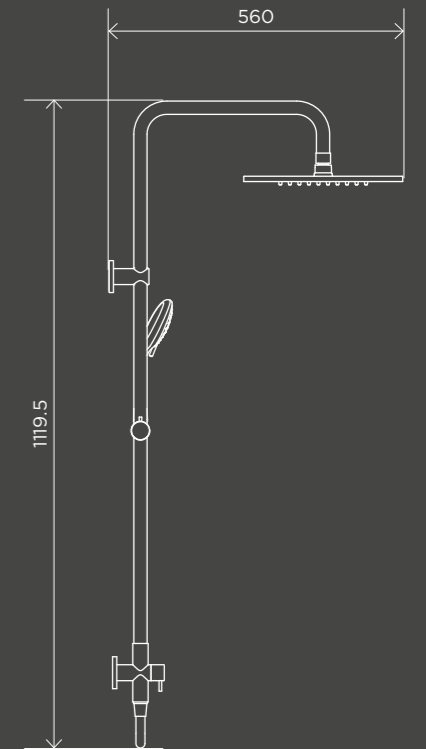

**Square
Combination
Shower Rail
300mm Rose**

MZ0203

**Round Hand
Shower on
Rail Column**

MZ0402

**Round Hand
Shower on
Rail Column**

MZ0402-R

**Round Combination
Shower Rail,
200mm Rose,
Three-Function
Hand Shower**

MZ0704

SHOWERS

**Round Combination
Shower Rail
200mm Rose,
Single-Function
Hand Shower**

MZ0704-R

**Round Combination
Shower Rail
300mm Rose,
Three-Function
Hand Shower**

MZ0706

**Round Combination
Shower Rail
300mm Rose,
Single-Function
Hand Shower**