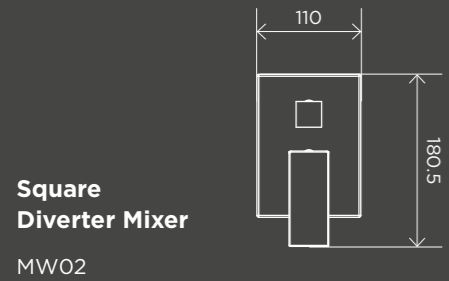

Piccola Tall Basin Mixer Tap
MB03XL

Square Tall Basin Mixer
MB04

Round Tall Basin Mixer
MB04-R2

Round Tall Curved Basin Mixer
MB04-R3

DIVERTER MIXERS

Square Diverter Mixer
MW02

Round Diverter Mixer
MW07TS

WALL TAPS