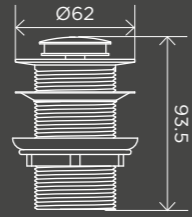

40mm Pop Up Waste - No Overflow / Unslotted

Basin Pop Up Waste 32mm - No Overflow / Unslotted