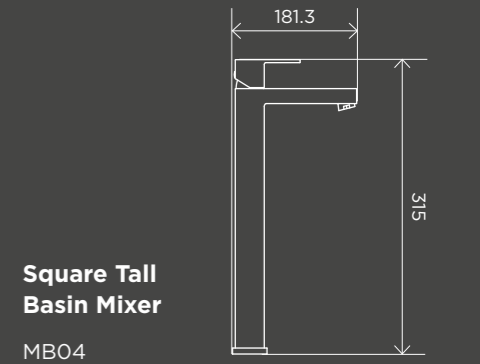

Square Tall Basin Mixer
MB04