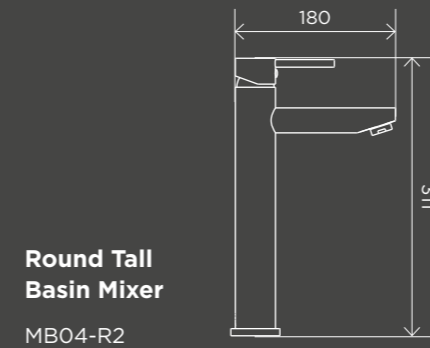

Piccola Tall Basin Mixer Tap
MB03XL

Square Tall Basin Mixer
MB04

Round Tall Basin Mixer
MB04-R2

Round Tall Curved Basin Mixer
MB04-R3

DIVERTER MIXERS

Square Diverter Mixer
MW02

Round Diverter Mixer
MW07TS

WALL TAPS