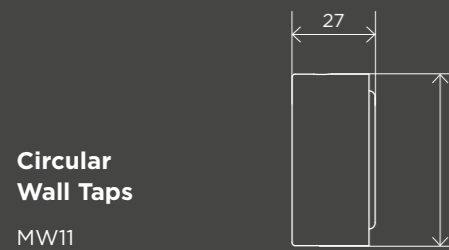

Circular Wall Taps
MW11