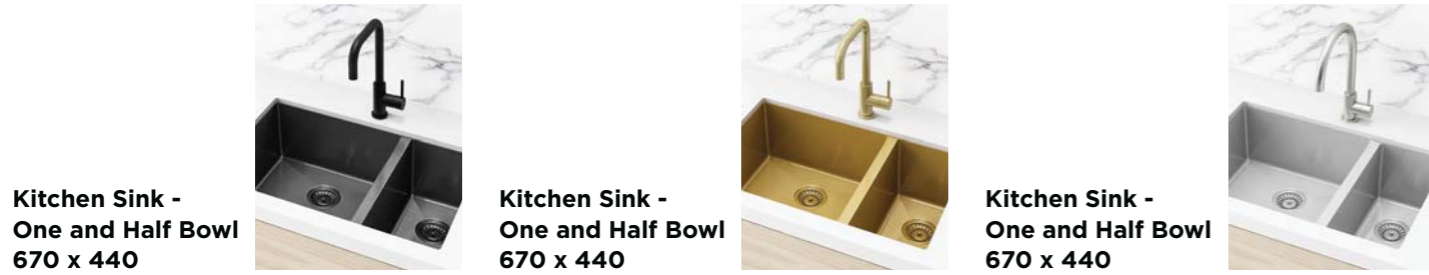

SINKS

Award winning craftsmanship and design, cutting-edge PVD, and sound-absorbing technology sets Lavello sinks apart. Accentuate your kitchen with unparalleled quality and design, available in Gunmetal Black, Brushed Bronze Gold and PVD Brushed Nickel.