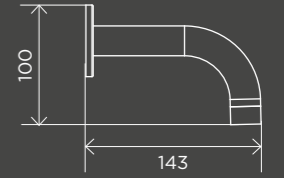

SPOUTS

Square Wall Spout

MS01

Round Curved Spout

MS05

Round Curved Spout 130mm

MS05-130

Round Swivel Wall Spout