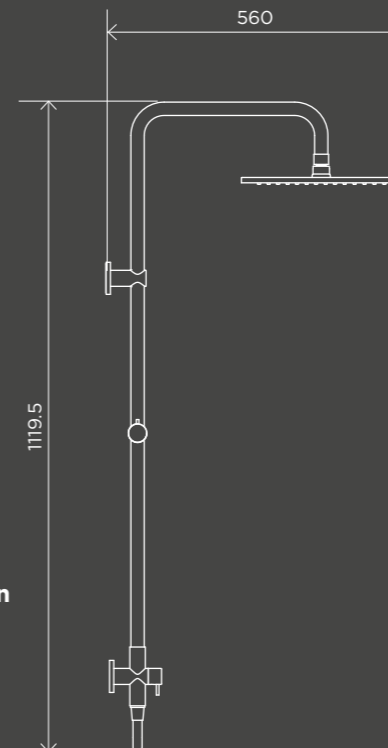

MZ0704

SHOWERS

**Round Combination
Shower Rail
200mm Rose,
Single-Function
Hand Shower**

MZ0704-R

**Round Combination
Shower Rail
300mm Rose,
Three-Function
Hand Shower**

MZ0706

**Round Combination
Shower Rail
300mm Rose,
Single-Function
Hand Shower**