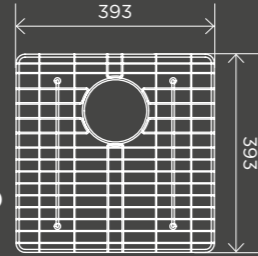

Lavello Protection Grid for MKSP-D860440 (2pcs)
GRID-03

Lavello Protection Grid for MKSP-S450450
GRID-02