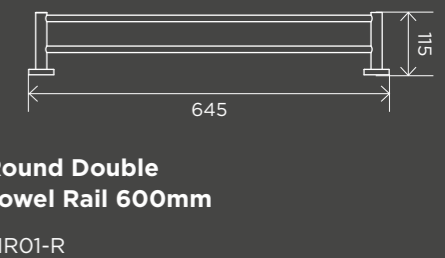

Round Door Stop
MDS02

Round Half Moon Door Stop
MDS03

Round Mini Stop Cistern Tap with Backplate
MP11P

Square Double Towel Rail 600mm
MR01

Round Double Towel Rail 600mm
MR01-R

Round Double Towel Rail 900mm
MR01-R90