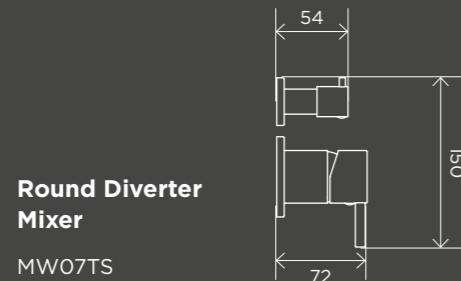

Piccola Tall Basin Mixer Tap
MB03XL

Square Tall Basin Mixer
MB04

Round Tall Basin Mixer
MB04-R2

Round Tall Curved Basin Mixer
MB04-R3

DIVERTER MIXERS

Square Diverter Mixer
MW02

Round Diverter Mixer
MW07TS

WALL TAPS