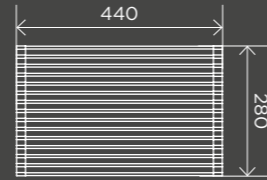

Lavello Stainless Steel Rolling Mat Protector
RM-01