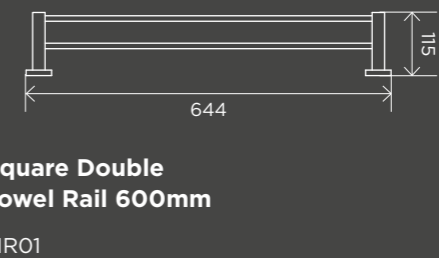

Round Double Towel Rail 600mm
MR01-R

Square Double Towel Rail 600mm
MR01