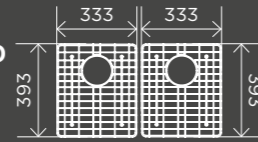

Lavello Stainless Steel Rolling Mat Protector
RM-01

Lavello Protection Grid for MKSP-D760440 (2pcs)
GRID-05