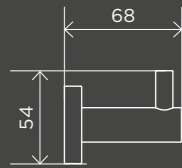

Round Robe Hook

MR03-R