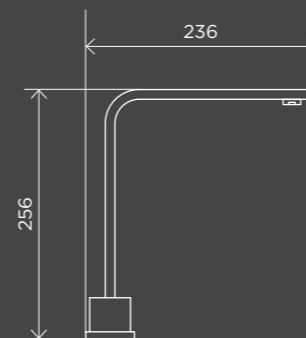

Square High-Rise Swivel Hob Spout

MS09