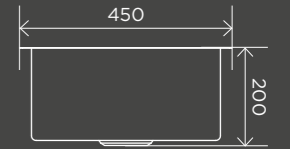

Kitchen Sink - Single Bowl
450 x 450
MKSP-S450450