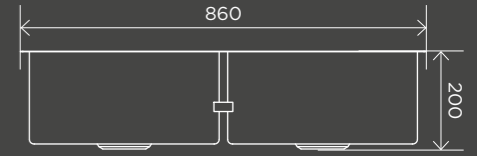

Lavello Protection Grid for MKSP-D760440 (2pcs)
GRID-05

Lavello Stainless Steel Rolling Mat Protector
RM-01

SINKS

Kitchen Sink - One and Half Bowl
670 x 440
MKSP-D670440

Kitchen Sink - Double Bowl
760 x 440
MKSP-D760440