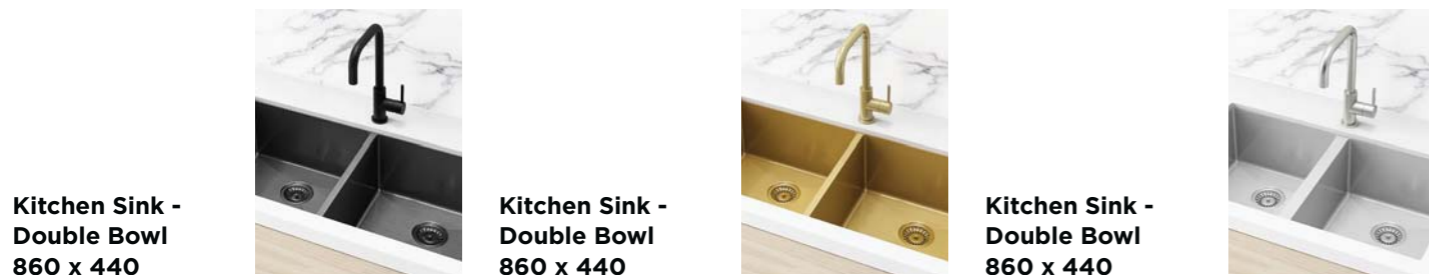

Kitchen Sink - Double Bowl
760 x 440

Kitchen Sink - Double Bowl
760 x 440

Kitchen Sink - Double Bowl
760 x 440

MKSP-D760440-GM
Gunmetal Black

MKSP-D760440-BB
Brushed Bronze Gold

MKSP-D760440-NK
PVD Brushed Nickel