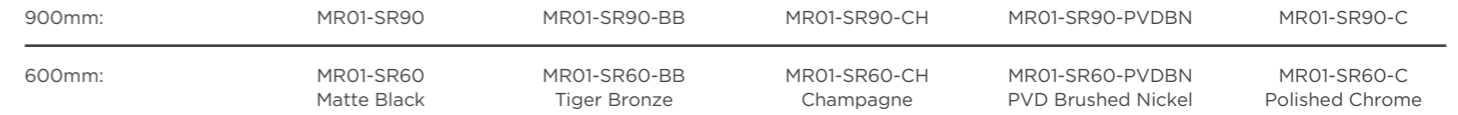

Round Single Towel Rail