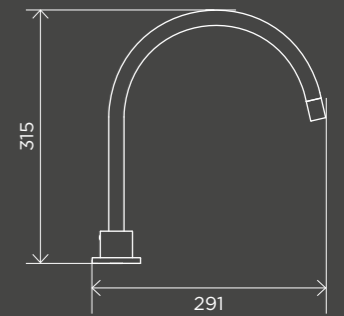

Round High-Rise Swivel Hob Spout

MS08