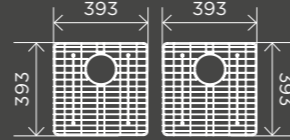

Lavello Protection Grid for MKSP-D860440 (2pcs)
GRID-03