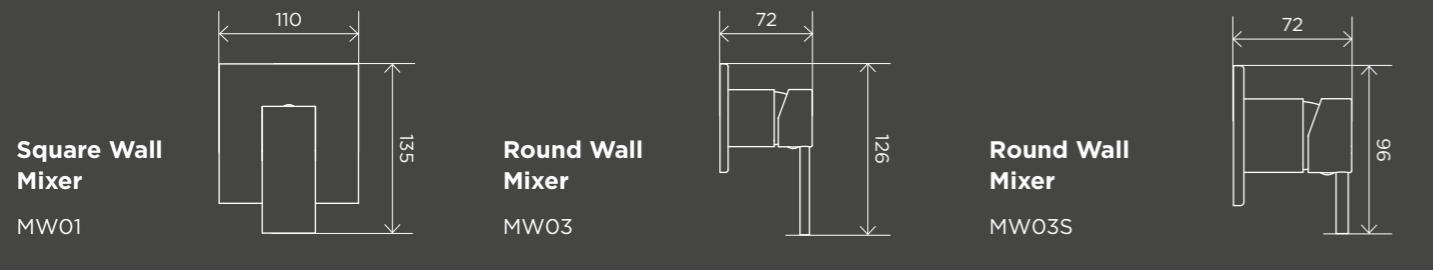

WALL MIXERS