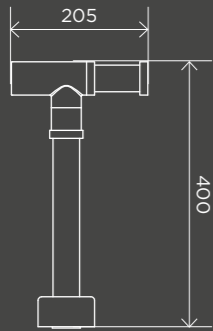

HARDWARE

Basin Pop Up Waste 32mm - Overflow / Slotted

MPO4-A

Basin Pop Up Waste 32mm - No Overflow / Unslotted

MPO4-B

40mm Pop Up Waste - No Overflow / Unslotted

MPO4-B40

Round Bottle Trap for 32mm Basin Waste and 40mm Outlet