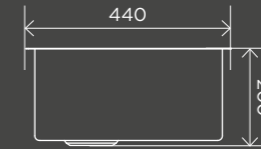

Kitchen Sink - Single Bowl
380 x 440
MKSP-S380440