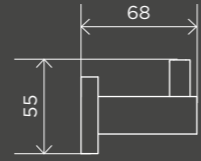

Round Single Towel Rail 600mm
MR01-SR60

Round Single Towel Rail 900mm
MR01-SR90

BATHROOM ACCESSORIES

Square Toilet Roll Holder

MR02

Round Toilet Roll Holder

MR02-R

Square Robe Hook