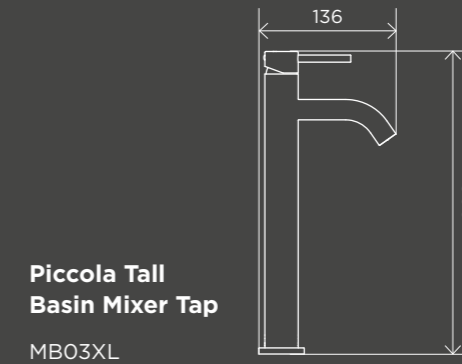

Piccola Tall Basin Mixer Tap
MB03XL

Square Tall Basin Mixer
MB04

Round Tall Basin Mixer
MB04-R2

Round Tall Curved Basin Mixer
MB04-R3

DIVERTER MIXERS

Square Diverter Mixer
MW02

Round Diverter Mixer
MW07TS

WALL TAPS