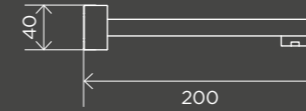

SPOUTS

Square Wall Spout

MS01