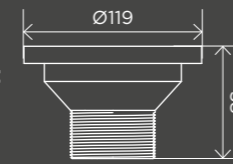

Kitchen Sink - Double Bowl
860 x 440
MKSP-D860440

Bar Sink - Single Bowl
382 x 272
MKSP-S322222

Kitchen Sink - Single Bowl
380 x 440
MKSP-S380440

Kitchen Sink - Single Bowl
450 x 450
MKSP-S450450

Sink Strainer and Waste Plug Basket with Stopper
MST04