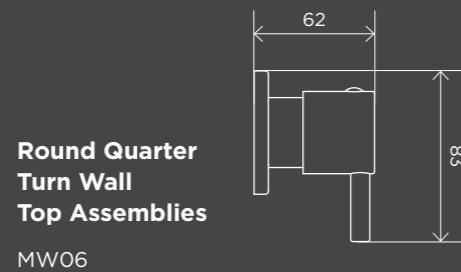

Cross Handle Jumper Valve Wall Top Assemblies
MW08JL

Round Quarter Turn Wall Top Assemblies
MW06