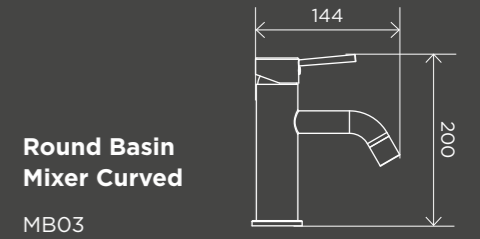

Round Basin Mixer Curved
MB03