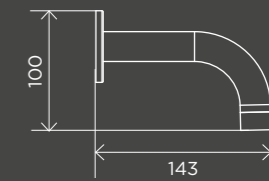

Round Curved Basin Wall Spout 130mm

MBS05-130