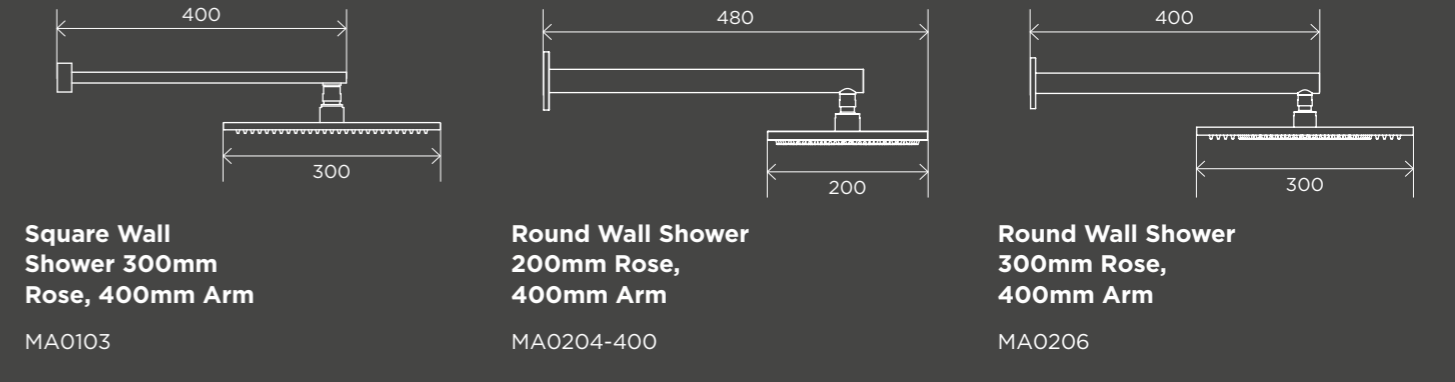

KITCHEN MIXERS

WALL MIXERS

SHOWERS