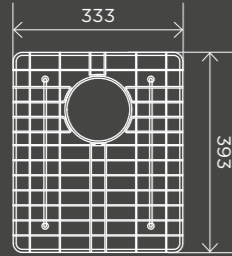

KITCHEN ACCESSORIES

Lavello Protection Grid for MKSP-S380440
GRID-01