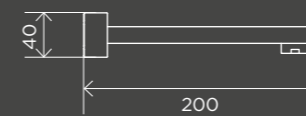

Bevelled Kitchen Cabinet Handle 224mm

MH224-F

Square Kitchen Cabinet Handle 224mm

MH224-S

BASIN SPOUTS

Square Basin Wall Spout

MBS01

Round Curved Basin Wall Spout