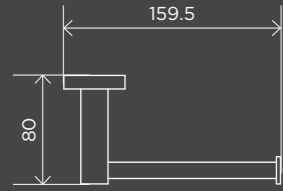

BATHROOM ACCESSORIES

Square Toilet Roll Holder

MR02