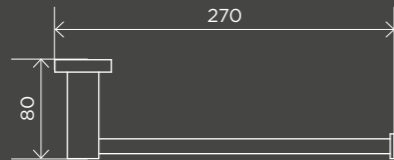

Square Guest Towel Rail

MR05