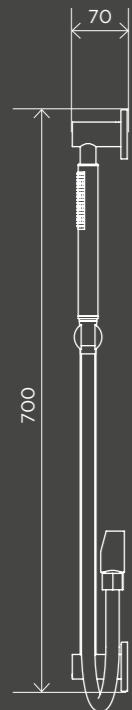

**Square
Combination
Shower Rail
300mm Rose**

MZ0203

**Round Hand
Shower on
Rail Column**

MZ0402

**Round Hand
Shower on
Rail Column**

MZ0402-R

**Round Combination
Shower Rail,
200mm Rose,
Three-Function
Hand Shower**