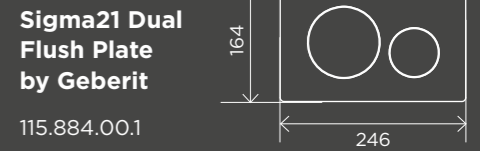

Sigma21 Dual Flush Plate by Geberit

115.884.00.1