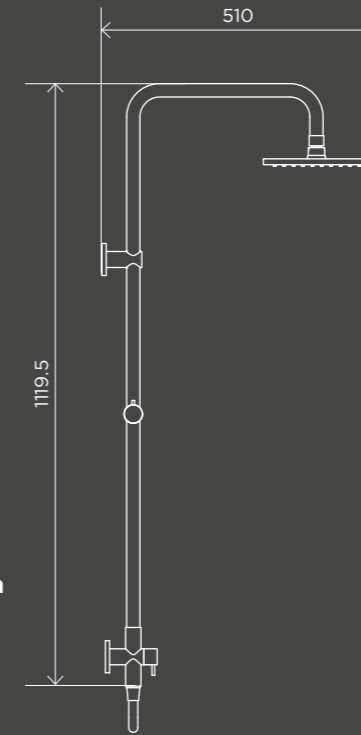

SHOWERS

**Round Combination
Shower Rail
200mm Rose,
Single-Function
Hand Shower**

MZ0704-R