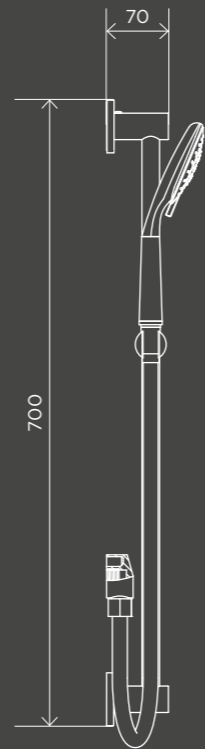

**Square
Combination
Shower Rail
300mm Rose**

MZ0203

**Round Hand
Shower on
Rail Column**

MZ0402

**Round Hand
Shower on
Rail Column**

MZ0402-R

**Round Combination
Shower Rail,
200mm Rose,
Three-Function
Hand Shower**