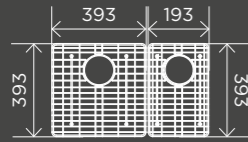

Lavello Protection Grid for MKSP-D760440 (2pcs)
GRID-05

Lavello Protection Grid for MKSP-D670440 (2pcs)
GRID-04