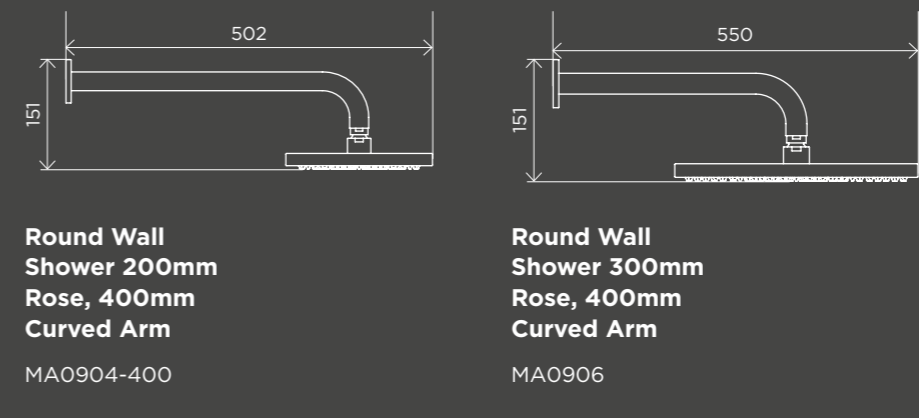

KITCHEN MIXERS

WALL MIXERS

SHOWERS