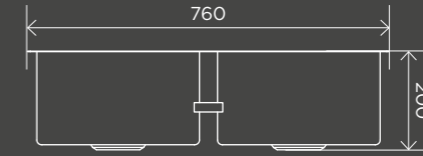

Lavello Protection Grid for MKSP-D760440 (2pcs)
GRID-05

Lavello Stainless Steel Rolling Mat Protector
RM-01

SINKS

Kitchen Sink - One and Half Bowl
670 x 440
MKSP-D670440

Kitchen Sink - Double Bowl
760 x 440
MKSP-D760440