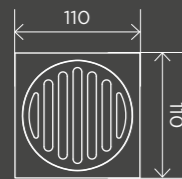

MPO5-R

Square Floor Grate Shower Drain 50mm Outlet

MPO6-50

Square Floor Grate Shower Drain 80mm Outlet

MPO6-80

Square Floor Grate Shower Drain 100mm Outlet

MPO6-100

HARDWARE