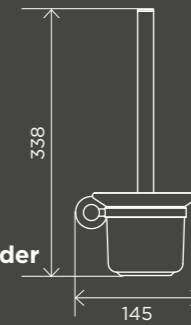

Round Toilet Brush and Holder

MTO01-R