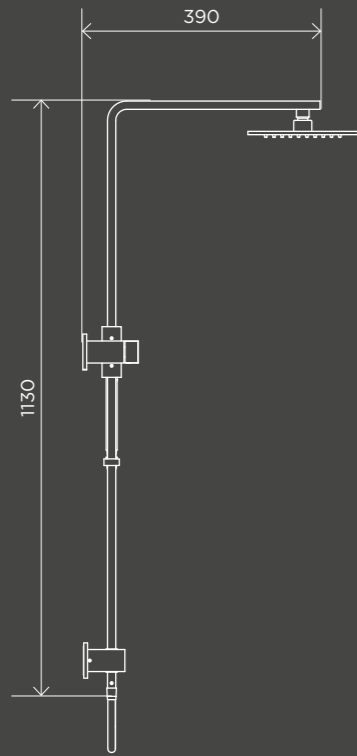

RM-01

A DEDICATION TO DIMENSIONS

TECHNICAL SPECS

*Pictured: Round Kitchen Mixer Tap
(MK17-BB) in Tiger Bronze.*

KITCHEN MIXERS

WALL MIXERS

SHOWERS

SHOWERS