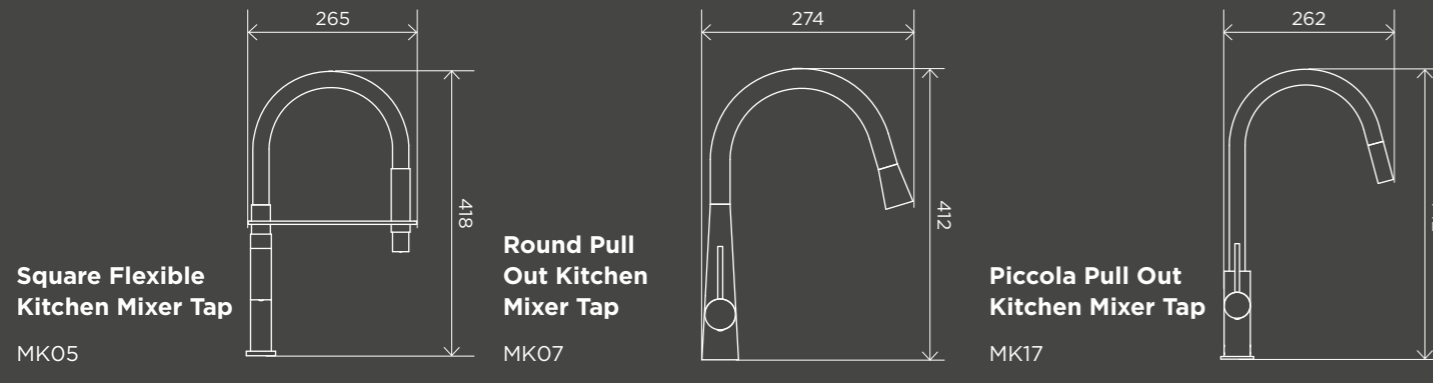

RM-01

A DEDICATION TO DIMENSIONS

TECHNICAL SPECS

*Pictured: Round Kitchen Mixer Tap
(MK17-BB) in Tiger Bronze.*

KITCHEN MIXERS

WALL MIXERS

SHOWERS

SHOWERS

**Square
Combination
Shower Rail
300mm Rose**

MZ0203

**Round Hand
Shower on
Rail Column**

MZ0402

**Round Hand
Shower on
Rail Column**

MZ0402-R

**Round Combination
Shower Rail,
200mm Rose,
Three-Function
Hand Shower**