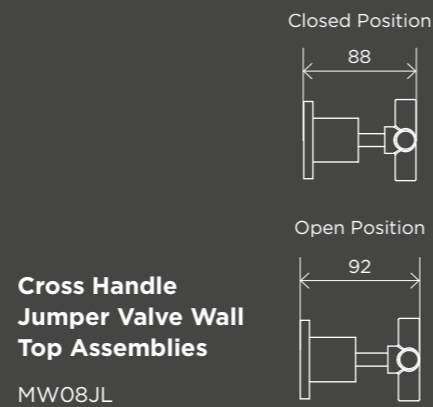

Piccola Tall Basin Mixer Tap
MB03XL

Square Tall Basin Mixer
MB04

Round Tall Basin Mixer
MB04-R2

Round Tall Curved Basin Mixer
MB04-R3

DIVERTER MIXERS

Square Diverter Mixer
MW02

Round Diverter Mixer
MW07TS

WALL TAPS

Square Quarter Turn Wall Top Assemblies
MW04

Round Quarter Turn Wall Top Assemblies
MW06

Cross Handle Jumper Valve Wall Top Assemblies
MW08JL

Circular Wall Taps
MW11

BATHROOM ACCESSORIES

Square Door Stop
MDS01