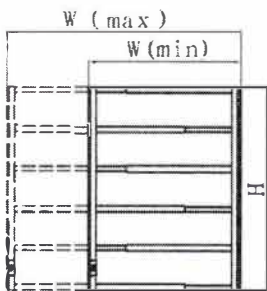

- Specification:
- * 7" X 7 " Square pattern
 - * 1/2" X 1/2" steel tubing 0.049 18 Gauge
 - * Powder coated for durability
 - * Bars are fixed mount style either reseat (side) mount or surface mounts
 - * Available in brown, black and white colour
 - * Individual packaged for shipping
 - * 1.2 mm tubing sickness

Extendable Window Security bar Hinged, Removable and Push Lock

Item #	Width (Min - Max)	Height	# of Bars	Price
E23316	16" - 26"	11"	3	80.00
E23325	25" - 45"			88.00
E23342	42" - 78"			135.00

Item #	Width (Min - Max)	Height	# of Bars	Price
E23416	16" - 26"	16"	4	95.00
E23425	25" - 45"			115.00
E23442	42" - 78"			169.00

Item #	Width (Min - Max)	Height	# of Bars	Price
E23525	25" - 45"	21"	5	130.00
E23542	42" - 78"			195.00

Item #	Width (Min - Max)	Height	# of Bars	Price
E23625	25" - 45"	26"	6	155.00
E23642	42" - 78"			215.00

Specification:

- Powder coated for durability
- 3/4" X 3/4" X 0.04" square tubing
- White finish
- Gap between bars is 4 1/4"