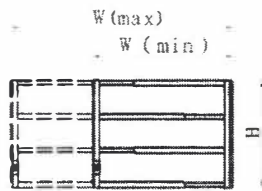

Fixed Window Bar

Item #	E223434	E223439	E224860	E224872
Size (W X H)	34" X 34"	34" X 39"	48" X 60"	48" X 72"
Price	\$72.00	\$81.00	\$145.00	\$175.00

Item #	E226072	E227072	
Size (W X H)	60" X 72"	77" X 72"	
Price	\$225.00	\$279.00	

Installation / Connection Parts of Fixed Window Bar

Parts Name	U - Bracket	L - Foot Stand	I - Foot Stand	Offset Foot Stand	Sleeve Connector
Item #	E22U1	E22FL	E22FI	E22FZ	E22S1
Installation description	Use U-bracket for inside window frame depth less than 1"	Use L-foot stand for inside window frame depth more than 1"	Use I-feet stand for surface mounting		Use sleeve to connect two window bars together
Price	\$3.65	\$3.65	\$3.65 / \$ 4.00		\$4.50

- Specification:
- * 7" X 7 " Square pattern
 - * 1/2" X 1/2" steel tubing 0.049 18 Gauge
 - * Powder coated for durability
 - * Bars are fixed mount style either reseat (side) mount or surface mounts
 - * Available in brown, black and white colour
 - * Individual packaged for shipping
 - * 1.2 mm tubing sickness

Extendable Window Security bar Hinged, Removable and Push Lock

Item #	Width (Min - Max)	Height	# of Bars	Price
E23316	16" - 26"	11"	3	80.00
E23325	25" - 45"			88.00
E23342	42" - 78"			135.00

Item #	Width (Min - Max)	Height	# of Bars	Price
E23416	16" - 26"	16"	4	95.00
E23425	25" - 45"			115.00
E23442	42" - 78"			169.00