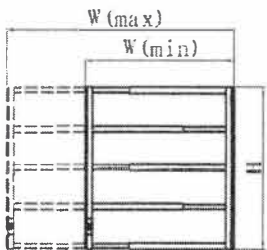

Installation / Connection Parts of Fixed Window Bar

Parts Name	U - Bracket	L - Foot Stand	I - Foot Stand	Offset Foot Stand	Sleeve Connector
Item #	E22U1	E22FL	E22FI	E22FZ	E22S1
Installation description	Use U-bracket for inside window frame depth less than 1"	Use L-foot stand for inside window frame depth more than 1"	Use I-feet stand for surface mounting		Use sleeve to connect two window bars together
Price	\$3.65	\$3.65	\$3.65 / \$ 4.00		\$4.50

- Specification:
- * 7" X 7 " Square pattern
 - * 1/2" X 1/2" steel tubing 0.049 18 Gauge
 - * Powder coated for durability
 - * Bars are fixed mount style either reseat (side) mount or surface mounts
 - * Available in brown, black and white colour
 - * Individual packaged for shipping
 - * 1.2 mm tubing sickness

Extendable Window Security bar Hinged, Removable and Push Lock

Item #	Width (Min - Max)	Height	# of Bars	Price
E23316	16" - 26"	11"	3	80.00
E23325	25" - 45"			88.00
E23342	42" - 78"			135.00

Item #	Width (Min - Max)	Height	# of Bars	Price
E23416	16" - 26"	16"	4	95.00
E23425	25" - 45"			115.00
E23442	42" - 78"			169.00

Item #	Width (Min - Max)	Height	# of Bars	Price
E23525	25" - 45"	21"	5	130.00
E23542	42" - 78"			195.00

Item #	Width (Min - Max)	Height	# of Bars	Price
E23625	25" - 45"	26"	6	155.00
E23642	42" - 78"			215.00