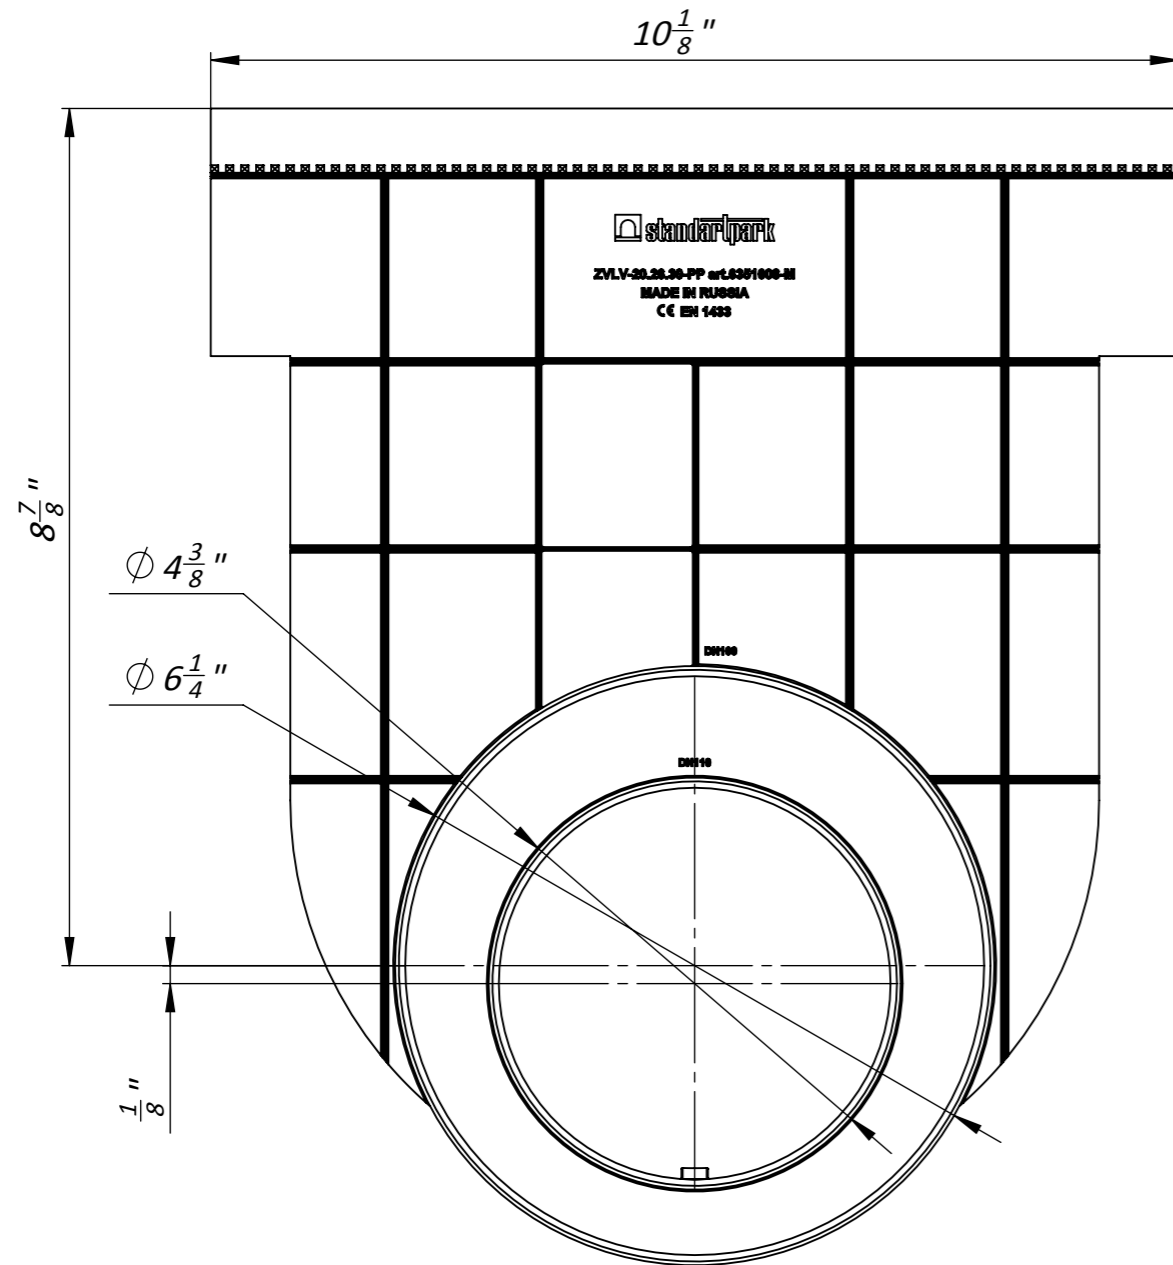

Primary Usage					
Reference No.					
Sign. and date					
Copy inv. No.					
Repl. Inv. No.					
Sign. and date					
Orig. Inv. No.					

8" End Cap with outlet

Deviation of the actual weight of the nominal can be up to 10%

						Art. 6351608-M
						8" End Cap with outlet
						Let. Weight (lb) Scale
						0.5 1:2
						Sheet Sheets 1
						Plastic