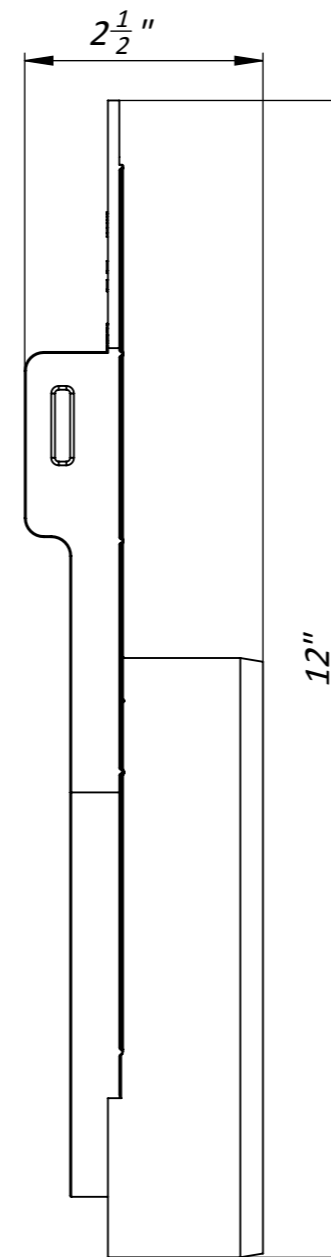

Primary Usage					
Reference No.					
Sign. and date					
Copy inv. No.					
Repl. Inv. No.					
Sign. and date					
Orig. Inv. No.					

8" End Cap with outlet

Deviation of the actual weight of the nominal can be up to 10%

						Art. 6351608-M
						8" End Cap with outlet
						Let. Weight (lb) Scale
						0.5 1:2
						Sheet Sheets 1
						Plastic