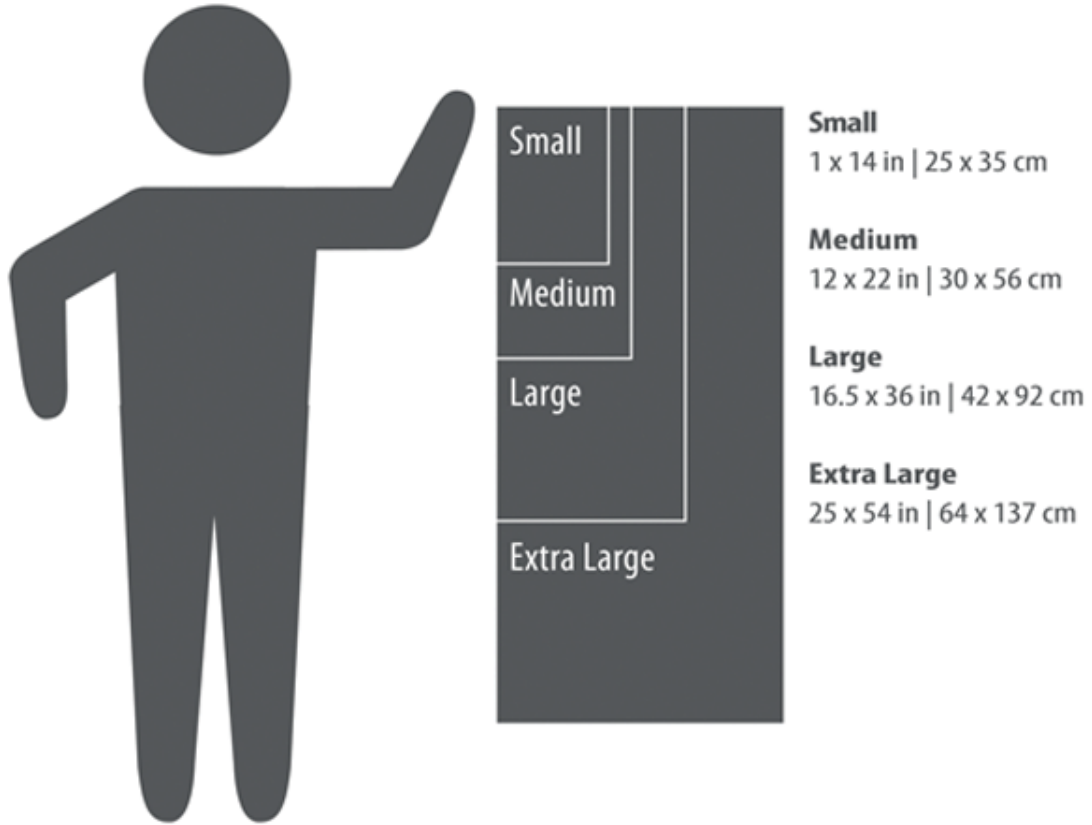

PackTowl®

Original

Personal, Ultralight, Luxe