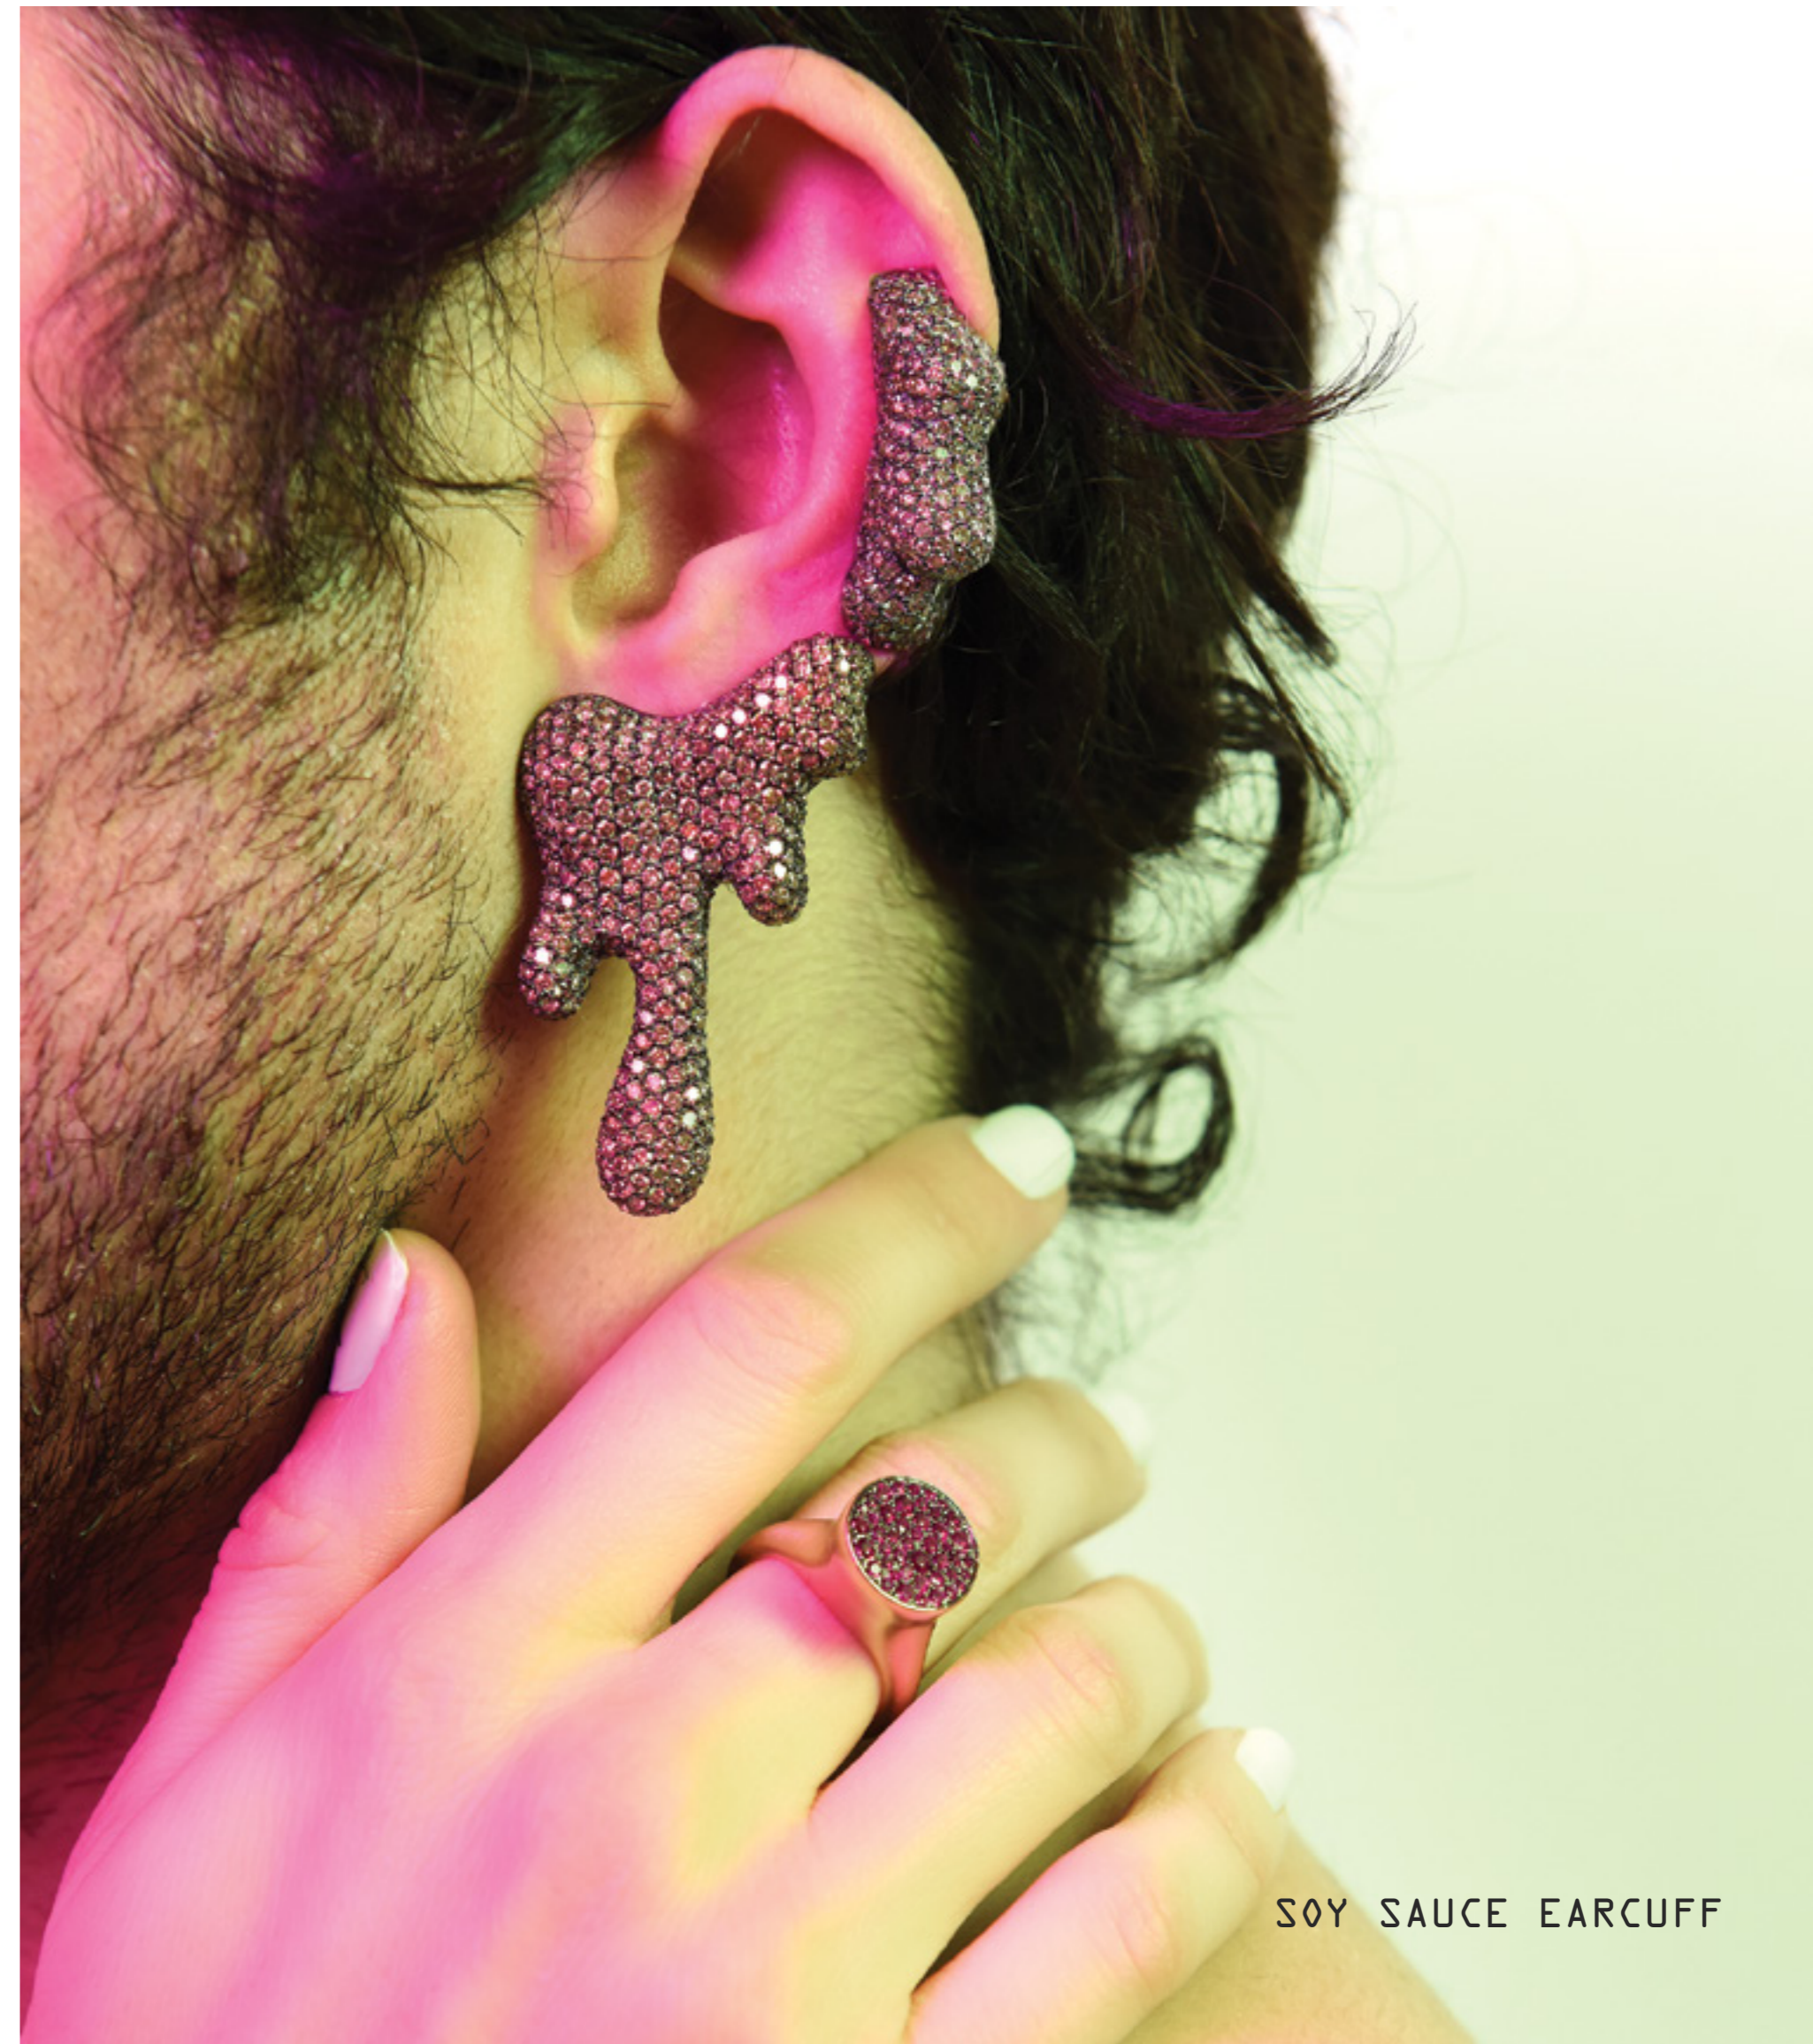

ON A ROLL 🍞

NADINE GHOSN

ONIGIRI BURGER RING

DARUMA PINKY RING

ONIGIRI BURGER RING

WASABI PINKY RING

WASABI PINKY RING / SUSHI RING

EARPHONE EARRING

STFU NECKLACE

ONIGIRI BUN

SOY SAUCE EARCUFF

SIGNAGE EARRINGS

LANA CHAIN WITH SUSHI CHARMS / MATCHA SAUTOIR

PLUM ONIGIRI

SHRIMP

EDAMAME

SOY SAUCE EARCUFF

SUSHI RING

Nadine Ghosn introduces her second collection 'ON A ROLL' infusing the leitmotif of her inaugural collection with the treasures of Japan.

ON A ROLL 🍣

THANK YOU VERY MUCHA

#NADINEGHOSN