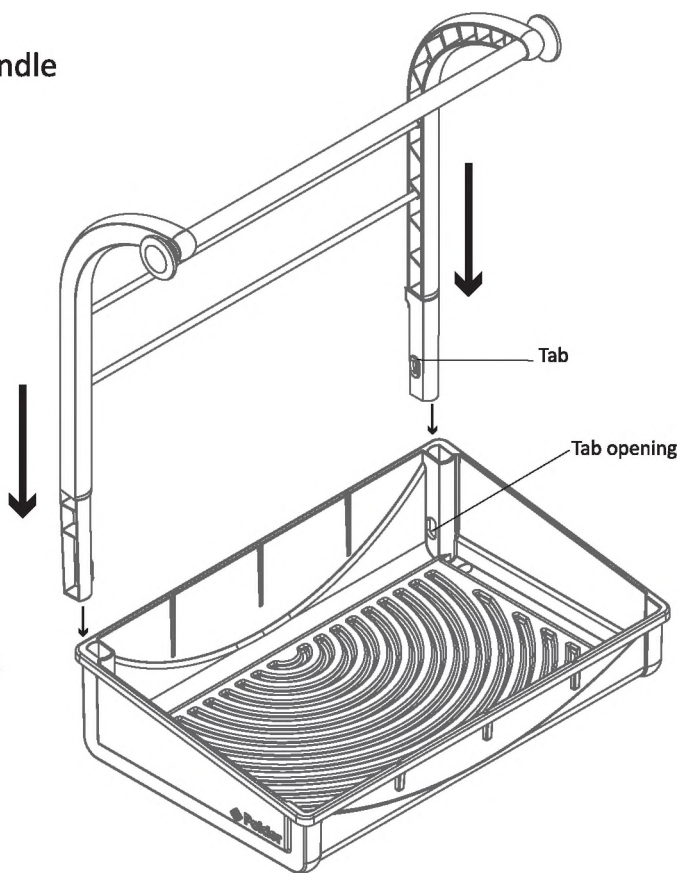

UNDER SINK STORAGE CADDY

ITEM#: STO-6720

ASSEMBLY INSTRUCTIONS

IMPORTANT: RETAIN FOR FUTURE REFERENCE, READ CAREFULLY.

For assistance with use, parts and customer service call (800) 431.2133 Monday through Friday, 9AM to 5PM EST, email info@polder.com or visit our website at www.polder.com. Customers in the UK can call +44 (0) 1243 780501 or visit www.polderproducts.co.uk

Step 1: Handle section

Step 2: Press fit handle

Place adjustable bin anywhere on dual cross rods

3 slots for adjustable divider placement