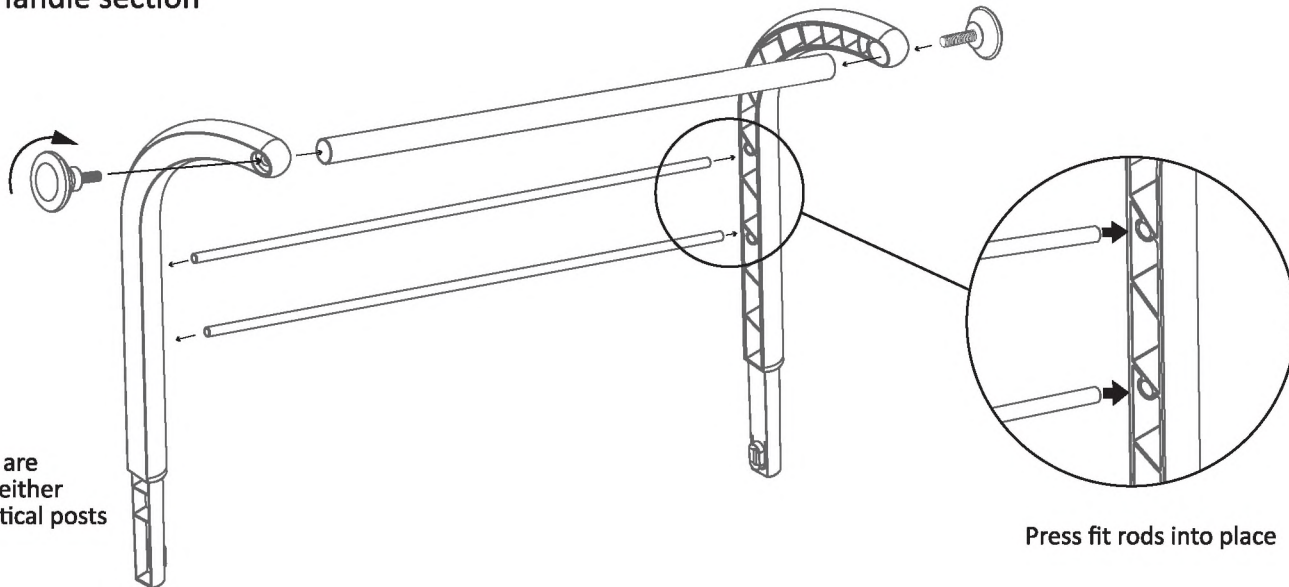

UNDER SINK STORAGE CADDY

ITEM#: STO-6720

ASSEMBLY INSTRUCTIONS

IMPORTANT: RETAIN FOR FUTURE REFERENCE, READ CAREFULLY.

For assistance with use, parts and customer service call (800) 431.2133 Monday through Friday, 9AM to 5PM EST, email info@polder.com or visit our website at www.polder.com. Customers in the UK can call +44 (0) 1243 780501 or visit www.polderproducts.co.uk

Step 1: Handle section

Step 2: Press fit handle

Place adjustable bin anywhere on dual cross rods

3 slots for adjustable divider placement