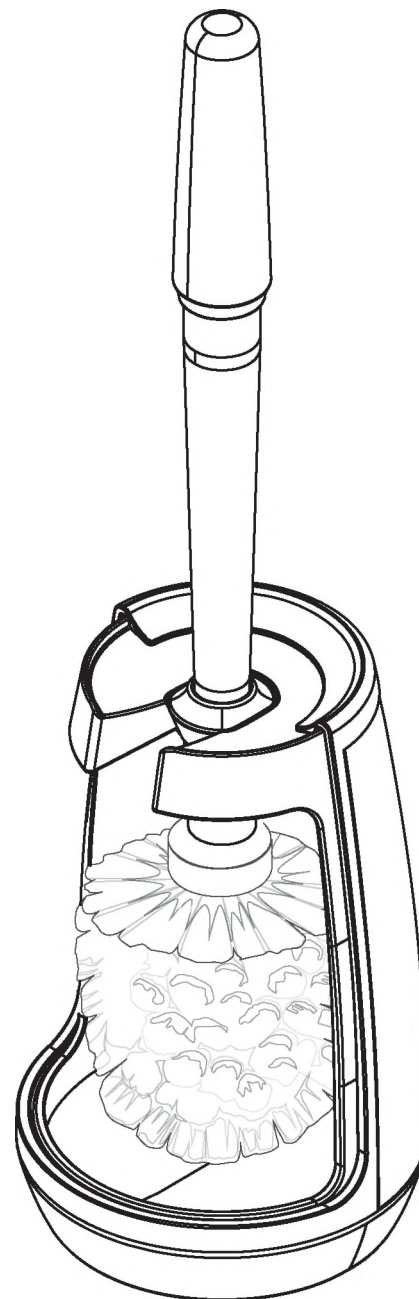

# SWIVEL TOILET BRUSH CADDY

ITEM#: BTH-6370-47

## ASSEMBLY INSTRUCTIONS

**IMPORTANT: RETAIN FOR FUTURE REFERENCE, READ CAREFULLY.**

For assistance with use, parts and customer service call (203) 888-9208 Monday through Friday, 9AM to 5PM EST or email [info@polder.com](mailto:info@polder.com)

*screw brush head onto assembled handle rod until secure*

**BRUSH HEAD**

*brush head shown may not represent actual brush head included with item*

**Store Toilet Brush in caddy base**