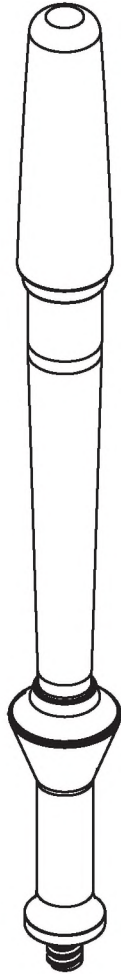

BELLE TOILET BRUSH CADDY

ITEM#: BTH-6315-90

ASSEMBLY INSTRUCTIONS

IMPORTANT: RETAIN FOR FUTURE REFERENCE, READ CAREFULLY.

For assistance with use, parts and customer service call (203) 888-9208 Monday through Friday, 9AM to 5PM EST or email info@polder.com

screw brush head onto assembled handle rod until secure

BRUSH HEAD

brush head shown may not represent actual brush head included with item

Store Toilet Brush in caddy base