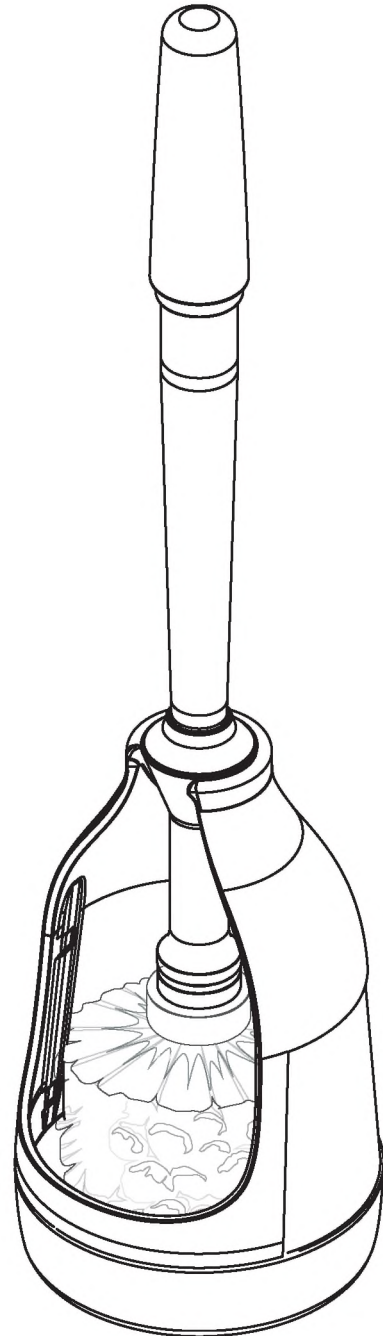

BELLE TOILET BRUSH CADDY

ITEM#: BTH-6315-90

ASSEMBLY INSTRUCTIONS

IMPORTANT: RETAIN FOR FUTURE REFERENCE, READ CAREFULLY.

For assistance with use, parts and customer service call (203) 888-9208 Monday through Friday, 9AM to 5PM EST or email info@polder.com

screw brush head onto assembled handle rod until secure

BRUSH HEAD

brush head shown may not represent actual brush head included with item

Store Toilet Brush in caddy base