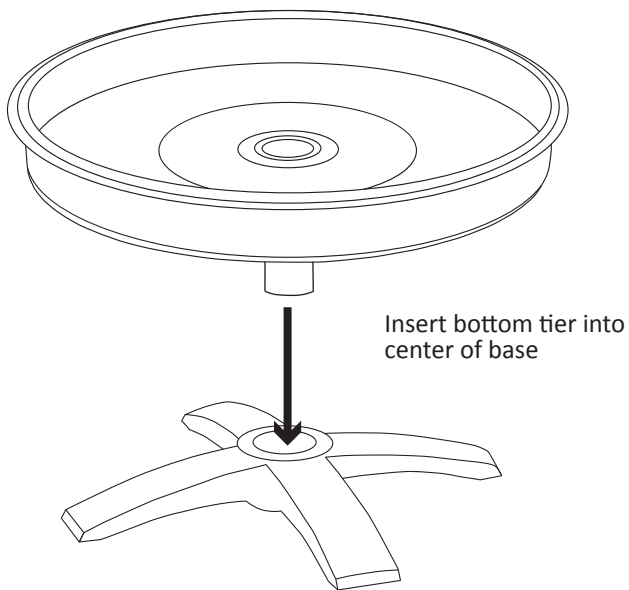

2-TIER SPINNER CADDY

ITEM#: STO-6790

ASSEMBLY INSTRUCTIONS

IMPORTANT: RETAIN FOR FUTURE REFERENCE, READ CAREFULLY.

For assistance with use, parts and customer service call (800) 431.2133 Monday through Friday, 9AM to 5PM EST, email info@polder.com or visit our website at www.polder.com. Customers in the UK can call +44 (0) 1243 780501 or visit www.polderproducts.co.uk

Step 1: Base and Bottom Tier

Step 2: Pole

Step 3: Top tier