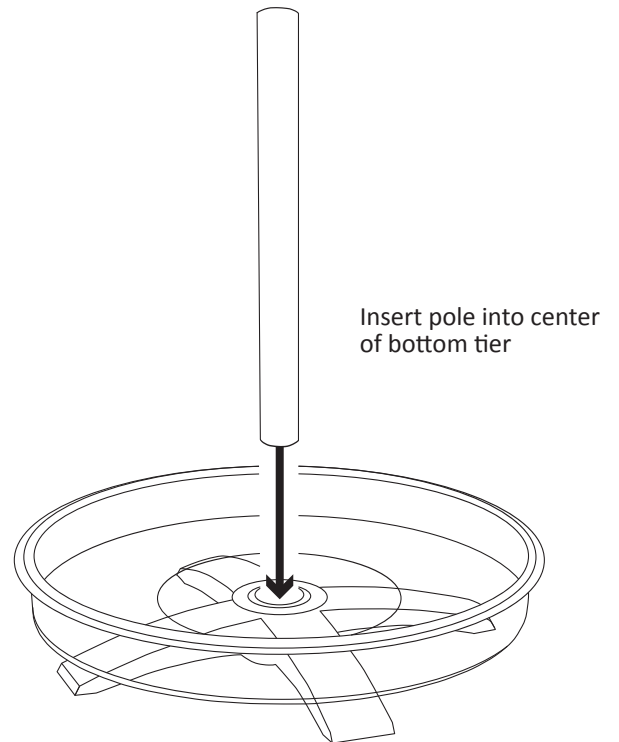

2-TIER SPINNER CADDY

ITEM#: STO-6790

ASSEMBLY INSTRUCTIONS

IMPORTANT: RETAIN FOR FUTURE REFERENCE, READ CAREFULLY.

For assistance with use, parts and customer service call (800) 431.2133 Monday through Friday, 9AM to 5PM EST, email info@polder.com or visit our website at www.polder.com. Customers in the UK can call +44 (0) 1243 780501 or visit www.polderproducts.co.uk

Step 1: Base and Bottom Tier

Step 2: Pole

Step 3: Top tier