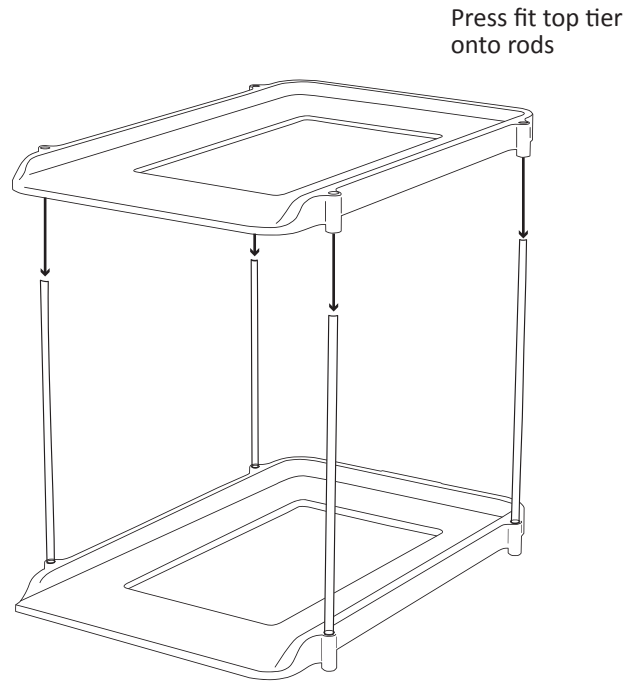

2-TIER STORAGE CADDY

ITEM#: STO-6760

ASSEMBLY INSTRUCTIONS

IMPORTANT: RETAIN FOR FUTURE REFERENCE, READ CAREFULLY.

For assistance with use, parts and customer service call (800) 431.2133 Monday through Friday, 9AM to 5PM EST, email info@polder.com or visit our website at www.polder.com. Customers in the UK can call +44 (0) 1243 780501 or visit www.polderproducts.co.uk

Step 1: Rods

Step 2: Top tier

Step 3: Removable bins