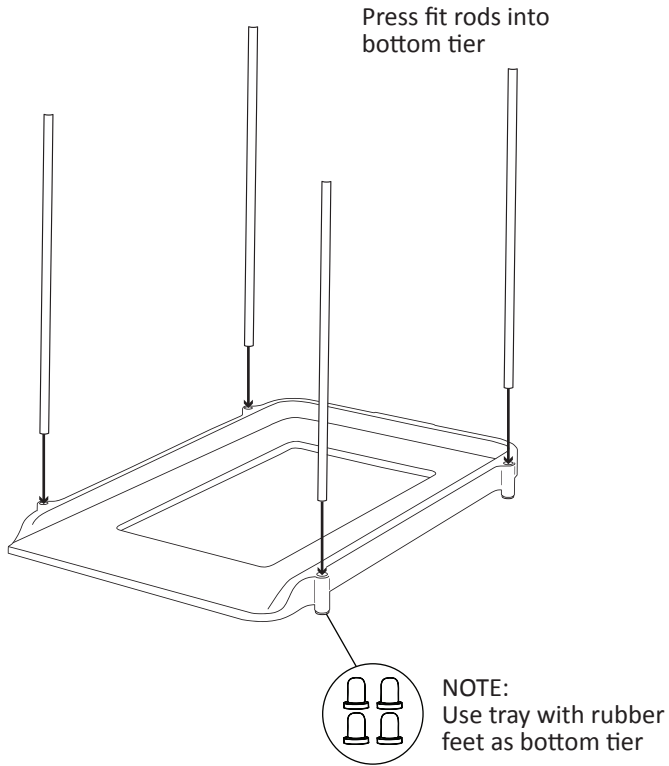

2-TIER STORAGE CADDY

ITEM#: STO-6760

ASSEMBLY INSTRUCTIONS

IMPORTANT: RETAIN FOR FUTURE REFERENCE, READ CAREFULLY.

For assistance with use, parts and customer service call (800) 431.2133 Monday through Friday, 9AM to 5PM EST, email info@polder.com or visit our website at www.polder.com. Customers in the UK can call +44 (0) 1243 780501 or visit www.polderproducts.co.uk

Step 1: Rods

Step 2: Top tier

Step 3: Removable bins