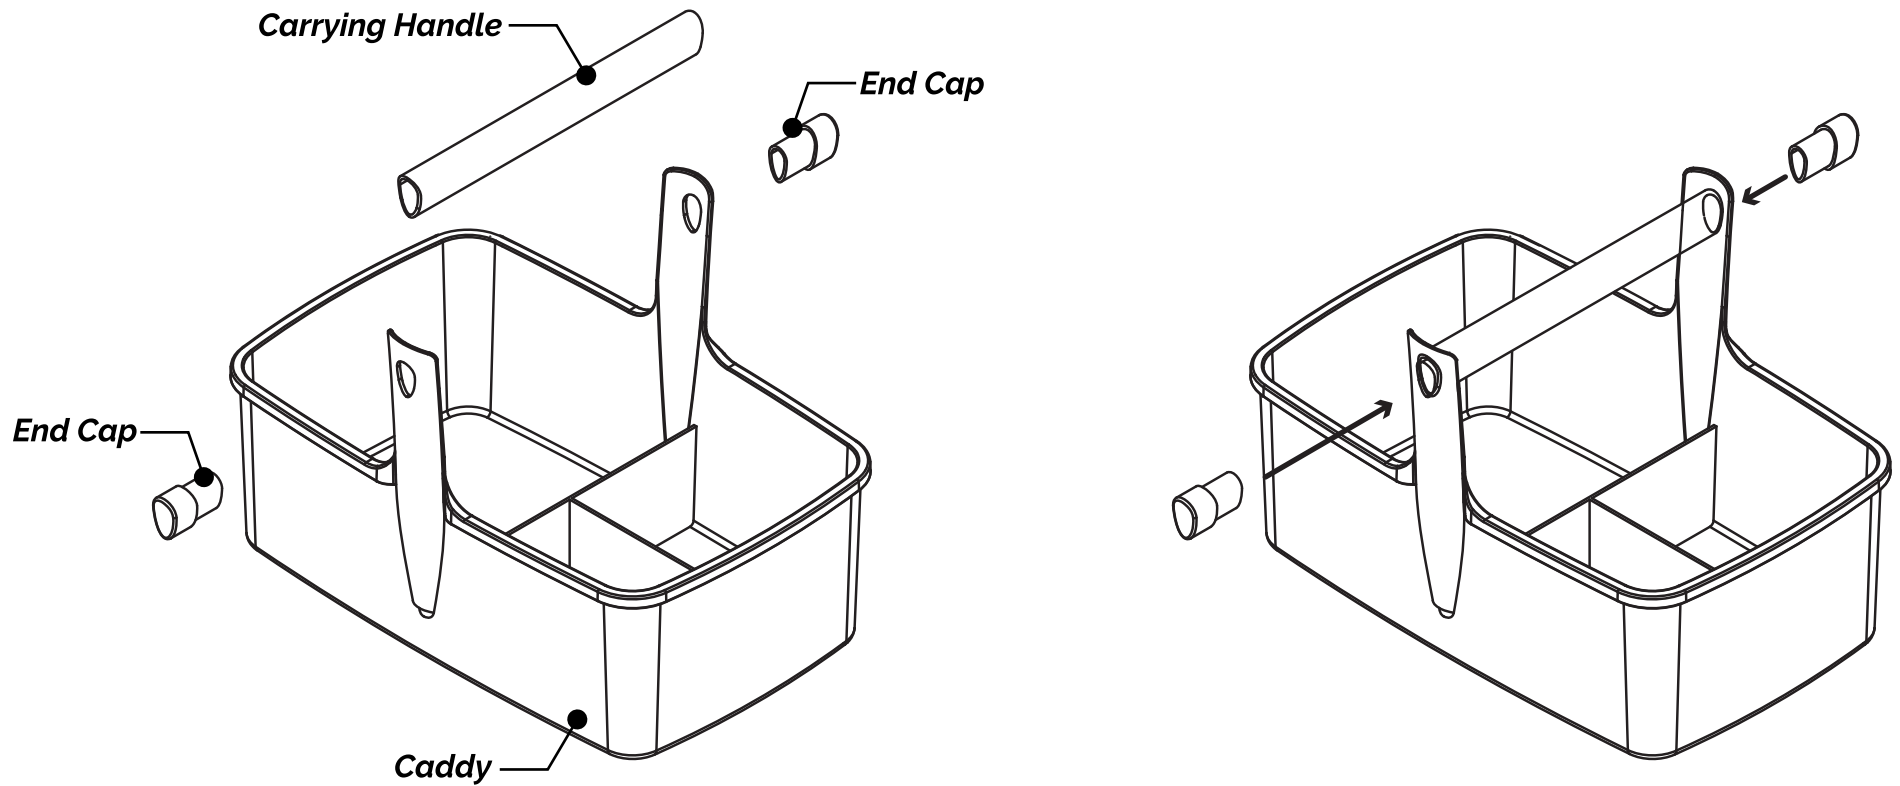

BATH TOTE
ITEM#: BTH-6410-212

ASSEMBLY INSTRUCTIONS

IMPORTANT: RETAIN FOR FUTURE REFERENCE, READ CAREFULLY.

For assistance with use, parts and customer service call (800) 431.2133 Monday through Friday, 9AM to 5PM EST, email info@polder.com or visit our website at www.polder.com. Customers in the UK can call +44 (0) 1243 780501 or visit www.polderproducts.co.uk

To assemble, align Carrying Handle with holes in vertical posts of Caddy. Once aligned, insert End Caps to hold in place.