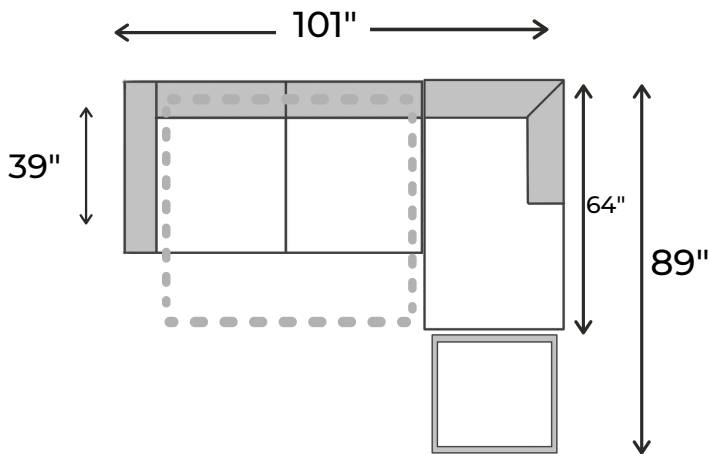

Making your home comfortable
and stylish, since 1994!

www.jagsfurniture.ca

Yaletown 3 Piece Sectional
w/ Pull-Out Sleeper

configurations

LHF Sleeper / RHF Chaise

LHF Chaise / RHF Sleeper

Disclaimer: To have a smooth delivery experience, please ensure prior to purchase that all the sectional's pieces will fit through all elevators, hallways, stairways, doorways, etc. Cancellation due to error in measurements will be subjected to a 20% restocking fees.