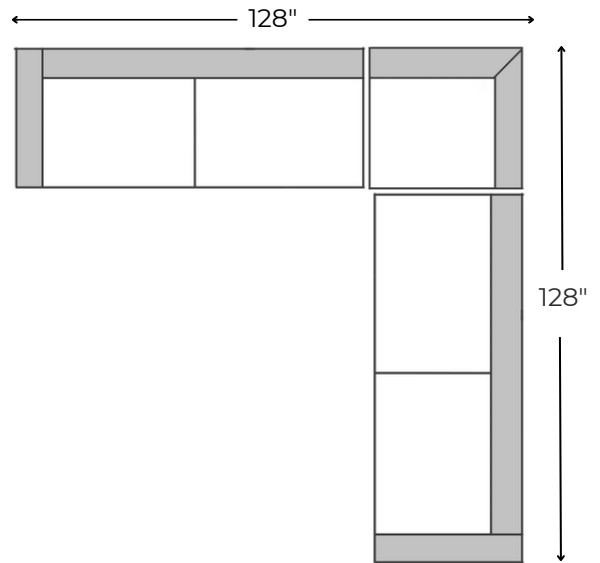

Making your home comfortable
and stylish, since 1994!

www.jagsfurniture.ca

Weekender 3 Piece Sectional
- Ivory

specifications/configurations

LHF Loveseat
85" L x 43" D x 34" H

Corner
43" W x 43" D x 34" H

RHF Loveseat
85" L x 43" D x 34" H

*height with pillows: 34" / height without pillows: 25"

Disclaimer: To have a smooth delivery experience, please ensure prior to purchase that all the sectional's pieces will fit through all elevators, hallways, stairways, doorways, etc. Cancellation due to error in measurements will be subjected to a 20% restocking fees.