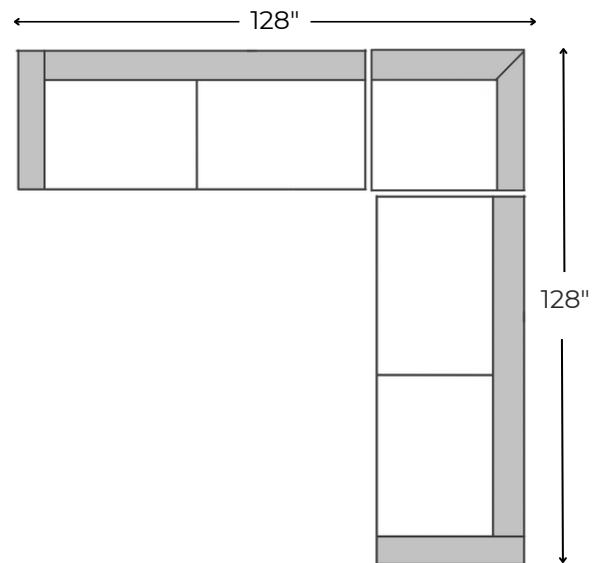

Making your home comfortable
and stylish, since 1994!

www.jagsfurniture.ca

Weekender 3 Piece Sectional
- Grey

specifications/configurations

LHF Loveseat
85" L x 43" D x 34" H

Corner
43" W x 43" D x 34" H

RHF Loveseat
85" L x 43" D x 34" H

*height with pillows: 34" / height without pillows: 25"

Disclaimer: To have a smooth delivery experience, please ensure prior to purchase that all the sectional's pieces will fit through all elevators, hallways, stairways, doorways, etc. Cancellation due to error in measurements will be subjected to a 20% restocking fees.