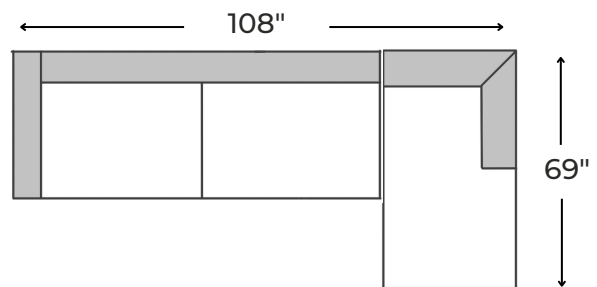

### specifications/configurations

One Arm Chaise  
39" W x 69" D x 37" H

One Arm Condo Sofa  
69" W x 39" D x 37" H

LHF Chaise Configuration

RHF Chaise Configuration

**Disclaimer:** To have a smooth delivery experience, please ensure prior to purchase that all the sectional's pieces will fit through all elevators, hallways, stairways, doorways, etc. Cancellation due to error in measurements will be subjected to a 20% restocking fees.