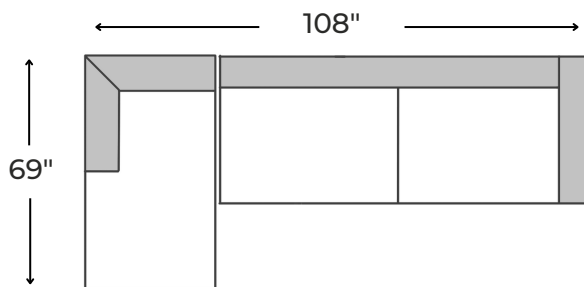

### specifications/configurations

One Arm Chaise  
39" W x 69" D x 37" H

One Arm Condo Sofa  
69" W x 39" D x 37" H

LHF Chaise Configuration

RHF Chaise Configuration

**Disclaimer:** To have a smooth delivery experience, please ensure prior to purchase that all the sectional's pieces will fit through all elevators, hallways, stairways, doorways, etc. Cancellation due to error in measurements will be subjected to a 20% restocking fees.