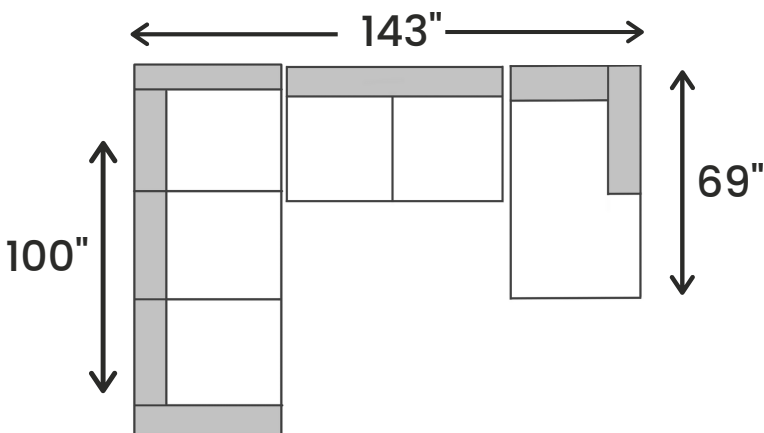

"When it comes to service, selection and price, nobody beats Jag's!"

Tracy 3 Piece Sectional

Ottoman
37"W x 37"D x 19"H

One Arm Straight Chaise
37"W x 69"D x 40"H

Armless Loveseat
65"W x 41"D x 40"H

One Arm Corner Sofa
100"W x 41"D x 40"H