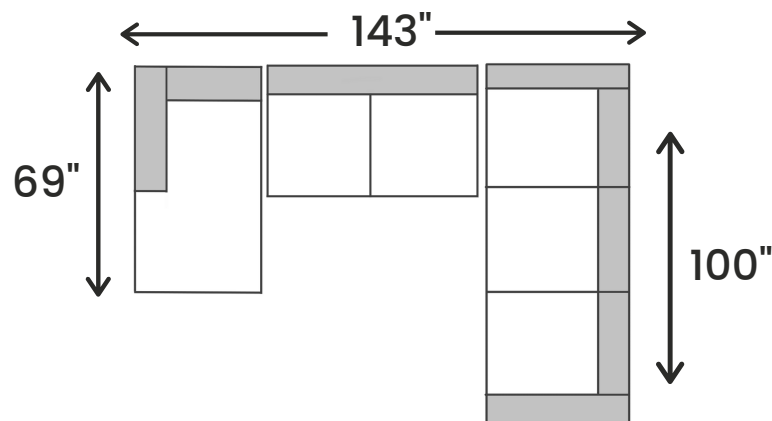

LHF Chaise / RHF Sofa

Disclaimer: To have a smooth delivery experience, please ensure prior to purchase that all the sectional's pieces will fit through all elevators, hallways, stairways, doorways, etc.

Cancellation due to error in measurements will be subjected to a 20% restocking fees.

Note: For apartment buildings, we only deliver through elevator access.