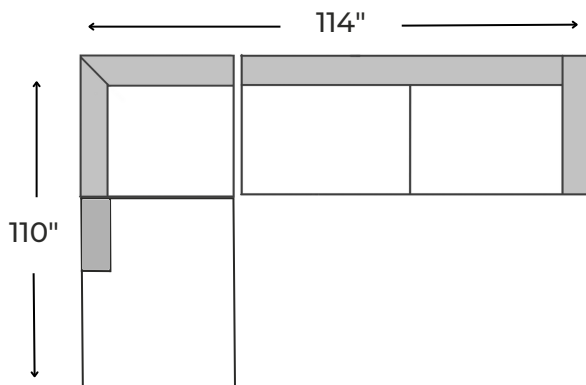

Making your home comfortable
and stylish, since 1994!

www.jagsfurniture.ca

Sunday 3 Piece Sectional

specifications/configurations

Bumper Chaise
40" W x 70" D x 38" H

Corner
40" W x 40" D x 38" H

One Arm Extended Sofa
74" W x 40" D x 38" H

LHF Chaise Configuration

RHF Chaise Configuration

Disclaimer: To have a smooth delivery experience, please ensure prior to purchase that all the sectional's pieces will fit through all elevators, hallways, stairways, doorways, etc. Cancellation due to error in measurements will be subjected to a 20% restocking fees.