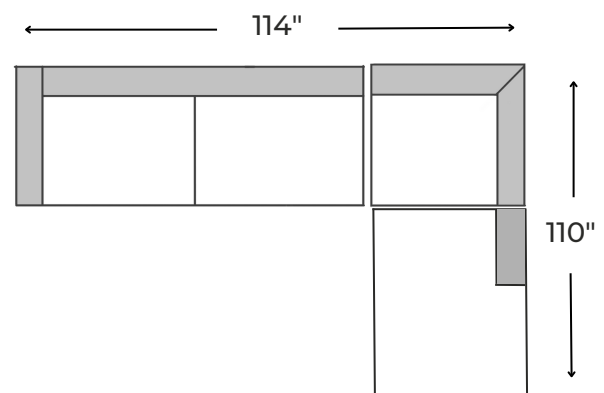

Making your home comfortable
and stylish, since 1994!

www.jagsfurniture.ca

Sunday 3 Piece Sectional

specifications/configurations

Bumper Chaise
40" W x 70" D x 38" H

Corner
40" W x 40" D x 38" H

One Arm Extended Sofa
74" W x 40" D x 38" H

LHF Chaise Configuration

RHF Chaise Configuration

Disclaimer: To have a smooth delivery experience, please ensure prior to purchase that all the sectional's pieces will fit through all elevators, hallways, stairways, doorways, etc. Cancellation due to error in measurements will be subjected to a 20% restocking fees.