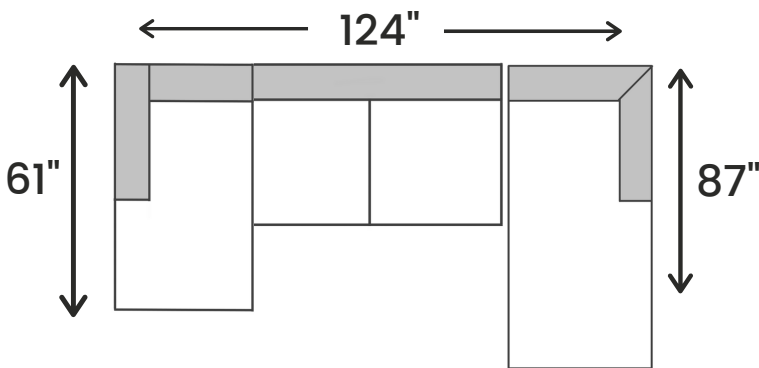

"When it comes to service, selection and price, nobody beats Jag's!"

Storm 2 Piece Sectional

Storage Ottoman
37" W x 37" D x 20" H

One Arm Sofa Chaise
86" W x 61" D x 39" H

Corner Chaise
38" W x 87" D x 39" H

LHF Sofa Chaise / RHF Corner Chaise

LHF Corner Chaise / RHF Sofa Chaise

Disclaimer: To have a smooth delivery experience, please ensure prior to purchase that all the sectional's pieces will fit through all elevators, hallways, stairways, doorways, etc. Cancellation due to error in measurements will be subjected to a 20% restocking fees.