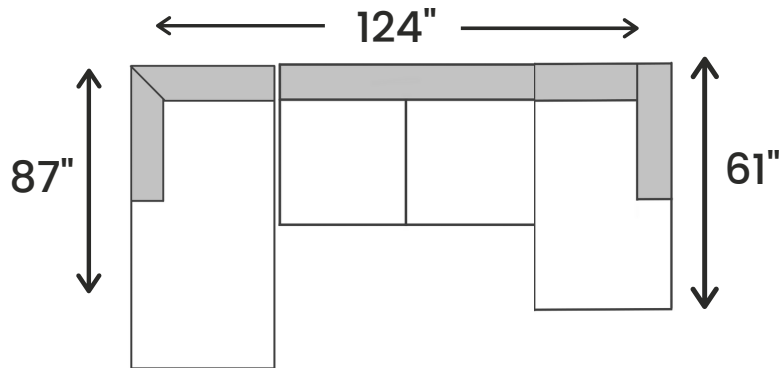

"When it comes to service, selection and price, nobody beats Jag's!"

Storm 2 Piece Sectional

Storage Ottoman
37" W x 37" D x 20" H

One Arm Sofa Chaise
86" W x 61" D x 39" H

Corner Chaise
38" W x 87" D x 39" H

LHF Sofa Chaise / RHF Corner Chaise

LHF Corner Chaise / RHF Sofa Chaise

Disclaimer: To have a smooth delivery experience, please ensure prior to purchase that all the sectional's pieces will fit through all elevators, hallways, stairways, doorways, etc. Cancellation due to error in measurements will be subjected to a 20% restocking fees.