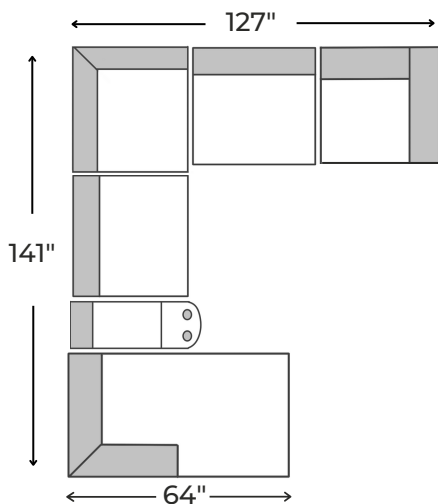

Making your home comfortable
and stylish, since 1994!

www.jagsfurniture.ca

Stark 6 Piece Sectional

specifications/configurations

Armless Chair

39" W x 42" D x 37" H

Corner

82" W x 41" D x 37" H

One Arm Chair

47" W x 44" D x 37" H

Console Unit

13" W x 42" D x 37" H

One Arm Chaise

48" W x 64" D x 37" H

LHF Chaise Configuration

RHF Chaise Configuration

Disclaimer: To have a smooth delivery experience, please ensure prior to purchase that all the sectional's pieces will fit through all elevators, hallways, stairways, doorways, etc. Cancellation due to error in measurements will be subjected to a 20% restocking fees.