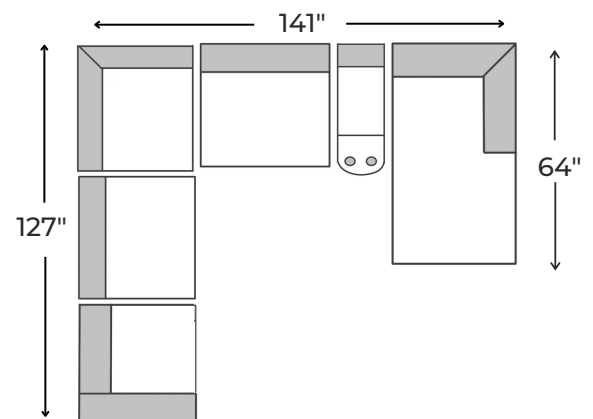

Making your home comfortable
and stylish, since 1994!

www.jagsfurniture.ca

Stark 6 Piece Sectional

specifications/configurations

Armless Chair

39" W x 42" D x 37" H

Corner

82" W x 41" D x 37" H

One Arm Chair

47" W x 44" D x 37" H

Console Unit

13" W x 42" D x 37" H

One Arm Chaise

48" W x 64" D x 37" H

LHF Chaise Configuration

RHF Chaise Configuration