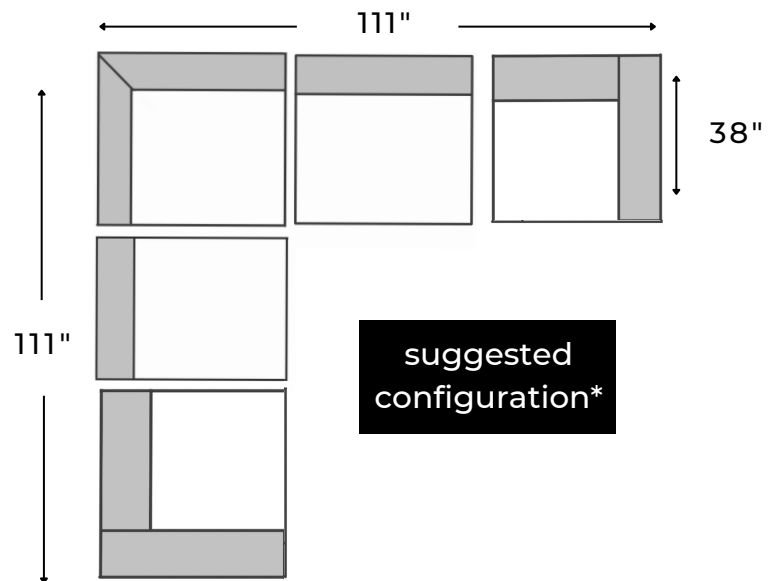

Making your home comfortable
and stylish, since 1994!

www.jagsfurniture.ca

**Royce 5 Piece Sectional -
Cream Fabric**

specifications

1-Arm Chair
41" W x 38" D x 35" H

Armless Chair
34" W x 38" D x 35" H

Corner
36" W x 36" D x 35" H

Ottoman
36" W x 36" D x 18" H

Disclaimer: To have a smooth delivery experience, please ensure prior to purchase that all the sectional's pieces will fit through all elevators, hallways, stairways, doorways, etc. Cancellation due to error in measurements will be subjected to a 20% restocking fees.
Note: For apartment buildings, we only deliver through elevator access.