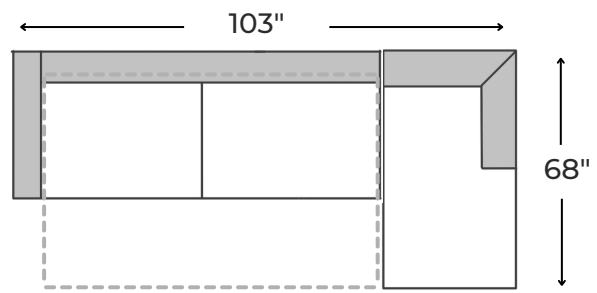

Making your home comfortable
and stylish, since 1994!

www.jagsfurniture.ca

**Roxy 2 Piece Sectional
w/ Pull-Out Sleeper**

specifications/configurations

One Arm Storage Chaise
37" W x 68" D x (33-39.5)" H

One Arm Sleeper Loveseat
66" L x 39" D x (33-39.5)" H

LHF Chaise Configuration

RHF Chaise Configuration

*(with headrests down-with headrests up)

Disclaimer: To have a smooth delivery experience, please ensure prior to purchase that all the sectional's pieces will fit through all elevators, hallways, stairways, doorways, etc. Cancellation due to error in measurements will be subjected to a 20% restocking fees.