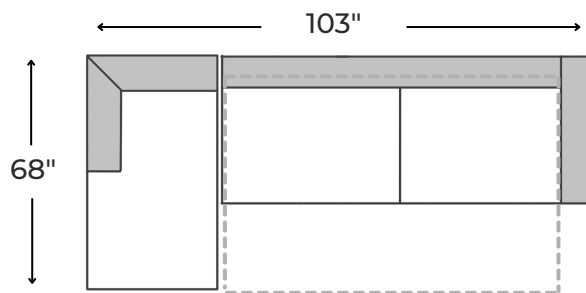

Making your home comfortable
and stylish, since 1994!

www.jagsfurniture.ca

**Roxy 2 Piece Sectional
w/ Pull-Out Sleeper**

specifications/configurations

One Arm Storage Chaise
37" W x 68" D x (33-39.5)" H

One Arm Sleeper Loveseat
66" L x 39" D x (33-39.5)" H

LHF Chaise Configuration

RHF Chaise Configuration

*(with headrests down-with headrests up)

Disclaimer: To have a smooth delivery experience, please ensure prior to purchase that all the sectional's pieces will fit through all elevators, hallways, stairways, doorways, etc. Cancellation due to error in measurements will be subjected to a 20% restocking fees.