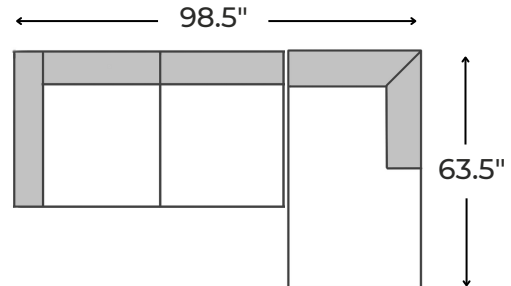

www.jagsfurniture.ca

Making your home comfortable
and stylish, since 1994!

Reign 2 Piece Sectional

specifications/configurations

One Arm Chaise
63.5" W x 35" D x 33" H

One Arm Loveseat
63.5" W x 35" D x 33" H

LHF Chaise Configuration

RHF Chaise Configuration

Disclaimer: To have a smooth delivery experience, please ensure prior to purchase that all the sectional's pieces will fit through all elevators, hallways, stairways, doorways, etc. Cancellation due to error in measurements will be subjected to a 20% restocking fees.