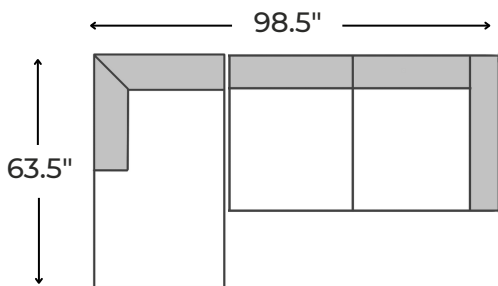

www.jagsfurniture.ca

Making your home comfortable
and stylish, since 1994!

Reign 2 Piece Sectional

specifications/configurations

One Arm Chaise
63.5" W x 35" D x 33" H

One Arm Loveseat
63.5" W x 35" D x 33" H

LHF Chaise Configuration

RHF Chaise Configuration

Disclaimer: To have a smooth delivery experience, please ensure prior to purchase that all the sectional's pieces will fit through all elevators, hallways, stairways, doorways, etc. Cancellation due to error in measurements will be subjected to a 20% restocking fees.