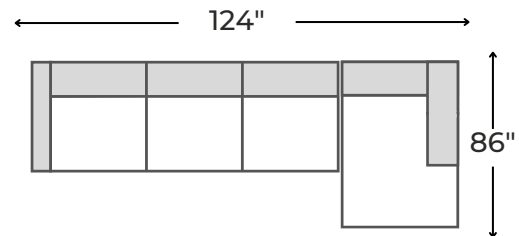

Making your home comfortable
and stylish, since 1994!

www.jagsfurniture.ca

Miami 2 Piece Sectional -
Jet Black Leather

specifications/configurations

Corner Chaise
39" W x 86" D x 34" H

One Arm Sofa
85" L x 39" D x 34" H

LHF Chaise Configuration

RHF Chaise Configuration

Disclaimer: To have a smooth delivery experience, please ensure prior to purchase that all the sectional's pieces will fit through all elevators, hallways, stairways, doorways, etc. Cancellation due to error in measurements will be subjected to a 20% restocking fees.