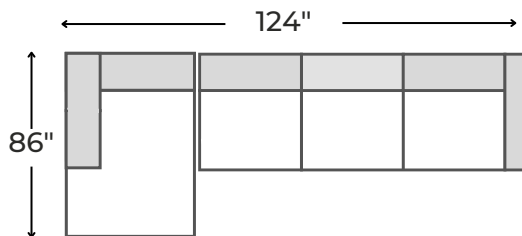

Making your home comfortable
and stylish, since 1994!

www.jagsfurniture.ca

Miami 2 Piece Sectional -
Jet Black Leather

specifications/configurations

Corner Chaise
39" W x 86" D x 34" H

One Arm Sofa
85" L x 39" D x 34" H

LHF Chaise Configuration

RHF Chaise Configuration

Disclaimer: To have a smooth delivery experience, please ensure prior to purchase that all the sectional's pieces will fit through all elevators, hallways, stairways, doorways, etc. Cancellation due to error in measurements will be subjected to a 20% restocking fees.