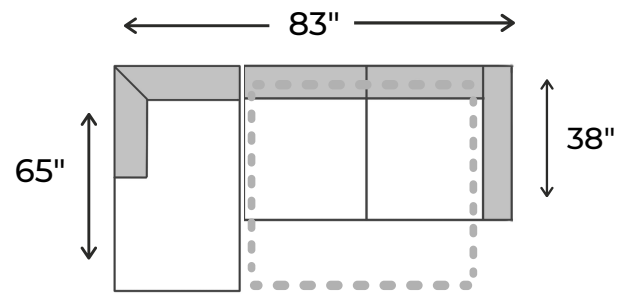

Making your home comfortable  
and stylish, since 1994!

[www.jagsfurniture.ca](http://www.jagsfurniture.ca)

Nico 2 Piece Sectional  
w/ Pull-Out Sleeper

specifications/configurations

Storage Chaise

30" W x 65" D x \*(32-38.5)" H

One Arm Pull-Out Sleeper

53" W x 38" D x \*(32-38.5)" H

LHF Sleeper / RHF Chaise

LHF Chaise / RHF Sleeper

\*(with headrests down-with headrests up)

*Disclaimer: To have a smooth delivery experience, please ensure prior to purchase that all the sectional's pieces will fit through all elevators, hallways, stairways, doorways, etc. Cancellation due to error in measurements will be subjected to a 20% restocking fees.*