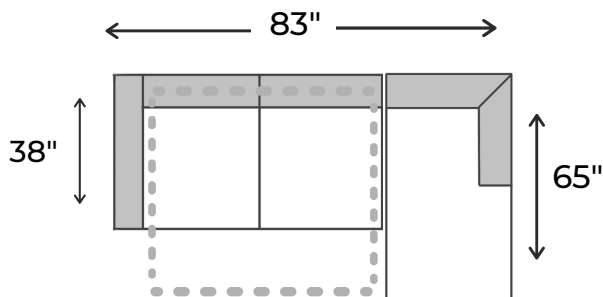

Making your home comfortable  
and stylish, since 1994!

[www.jagsfurniture.ca](http://www.jagsfurniture.ca)

Nico 2 Piece Sectional  
w/ Pull-Out Sleeper

specifications/configurations

Storage Chaise

30" W x 65" D x \*(32-38.5)" H

One Arm Pull-Out Sleeper

53" W x 38" D x \*(32-38.5)" H

LHF Sleeper / RHF Chaise

LHF Chaise / RHF Sleeper

\*(with headrests down-with headrests up)

*Disclaimer: To have a smooth delivery experience, please ensure prior to purchase that all the sectional's pieces will fit through all elevators, hallways, stairways, doorways, etc. Cancellation due to error in measurements will be subjected to a 20% restocking fees.*