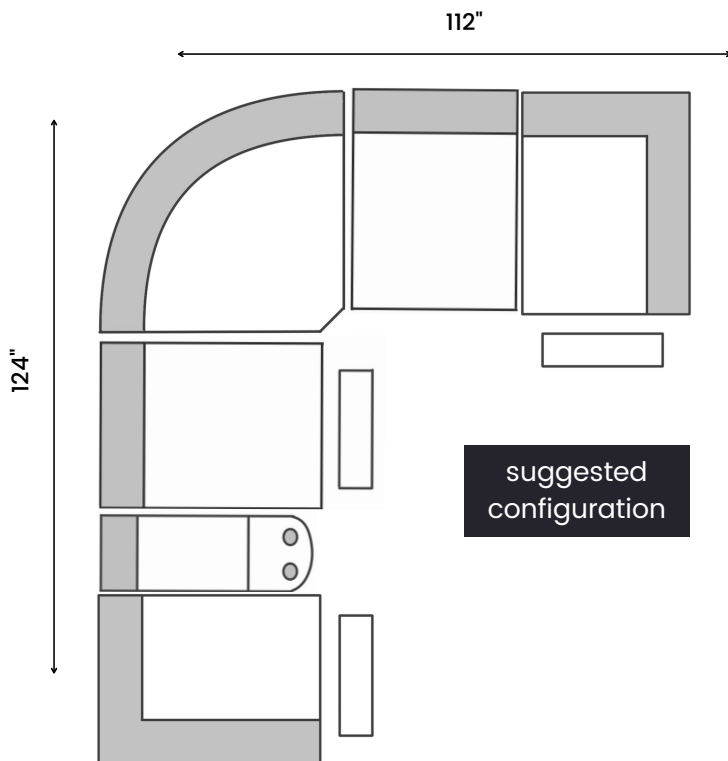

Nixon 6 Piece Sectional – Charcoal

30" W x 33" D x 40"H

30" W x 33" D x 40"H

38" W x 33" D x 40"H

44" W x 44" D x 40"H

12" W x 33" D x 40"H

*Purchase required with all configurations

Disclaimer: To have a smooth delivery experience, please ensure prior to purchase that all the sectional's pieces will fit through all elevators, hallways, stairways, doorways, etc. Cancellation due to error in measurements will be subjected to a 20% restocking fees.

Note: For apartment buildings, we only deliver through elevator access.