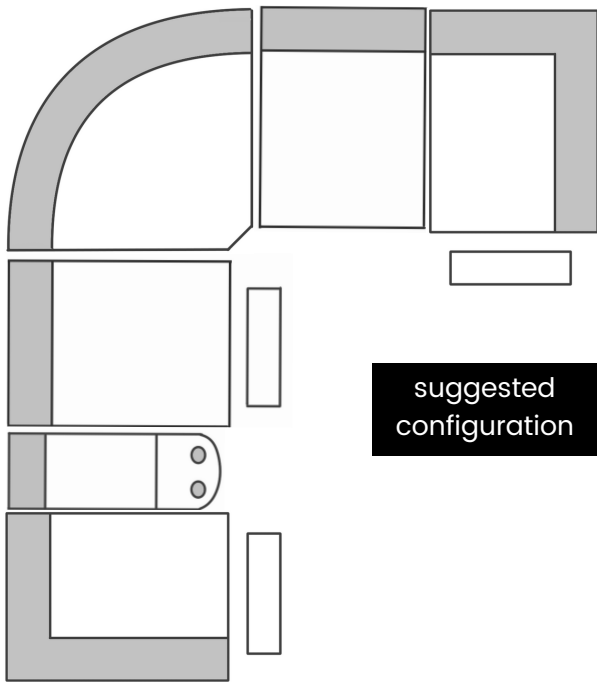

Making your home comfortable and stylish, since 1994!

www.jagsfurniture.ca

Nixon 6 Piece Sectional - Black

112"

124"

suggested configuration

Armless Chair

30" W x 33" D x 40"H

Armless Recliner

30" W x 33" D x 40"H

One Arm Power Recliner

38" W x 33" D x 40"H

Corner Wedge*

44" W x 44" D x 40"H

Console w/ Cupholders

12" W x 33" D x 40"H