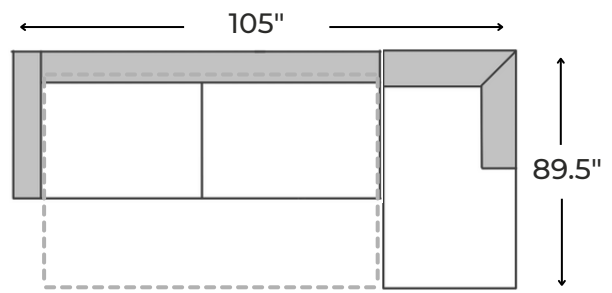

Making your home comfortable
and stylish, since 1994!

www.jagsfurniture.ca

Nelly 2 Piece Sectional
w/ Pull-Out Sleeper

specifications/configurations

One Arm Storage Chaise
39" W x 89.5" D x (32.5-38.5)" H

One Arm Sleeper Loveseat
66" L x 39" D x (32.5-38.5)" H

LHF Chaise Configuration

RHF Chaise Configuration

*(with headrests down-with headrests up)

Disclaimer: To have a smooth delivery experience, please ensure prior to purchase that all the sectional's pieces will fit through all elevators, hallways, stairways, doorways, etc. Cancellation due to error in measurements will be subjected to a 20% restocking fees.