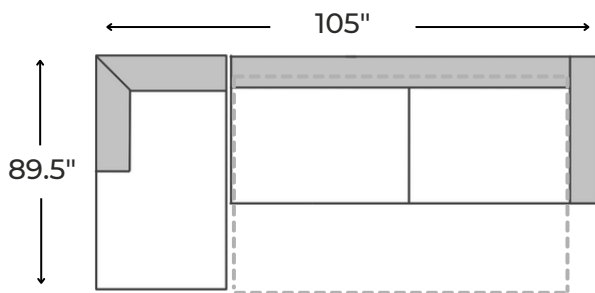

Making your home comfortable
and stylish, since 1994!

www.jagsfurniture.ca

Nelly 2 Piece Sectional
w/ Pull-Out Sleeper

specifications/configurations

One Arm Storage Chaise
39" W x 89.5" D x (32.5-38.5)" H

One Arm Sleeper Loveseat
66" L x 39" D x (32.5-38.5)" H

LHF Chaise Configuration

RHF Chaise Configuration

*(with headrests down-with headrests up)

Disclaimer: To have a smooth delivery experience, please ensure prior to purchase that all the sectional's pieces will fit through all elevators, hallways, stairways, doorways, etc. Cancellation due to error in measurements will be subjected to a 20% restocking fees.