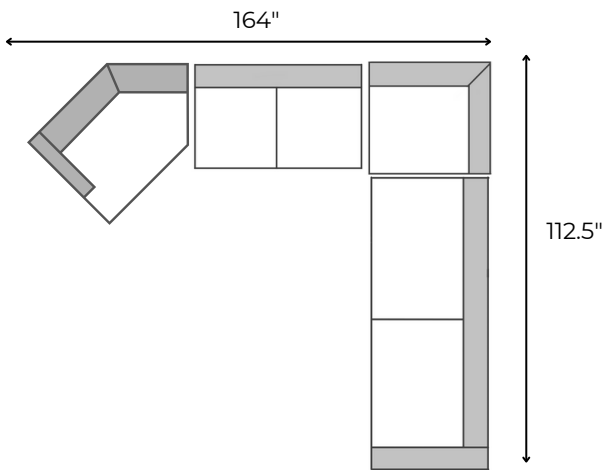

Making your home comfortable
and stylish, since 1994!

www.jagsfurniture.ca

Nashville 4 Piece Sectional

specifications/configurations

One Arm Loveseat
73.5" L x 40.5" D x 35" H

Armless Loveseat
64" L x 40.5" D x 35" H

Corner
39" W x 39" D x 35" H

Cuddler Chaise
61" W x 57" D x 35" H

LHF Cuddler Chaise / RHF Loveseat

LHF Loveseat / RHF Cuddler Chaise

*height with pillows: 35" / height without pillows: 26"

Disclaimer: To have a smooth delivery experience, please ensure prior to purchase that all the sectional's pieces will fit through all elevators, hallways, stairways, doorways, etc. Cancellation due to error in measurements will be subjected to a 20% restocking fees.