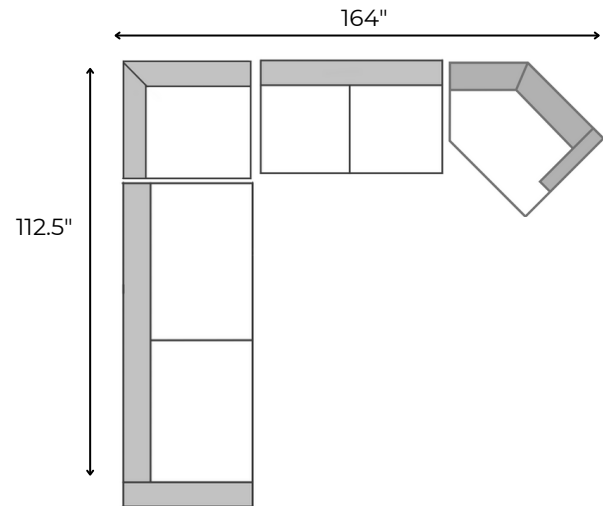

Making your home comfortable
and stylish, since 1994!

www.jagsfurniture.ca

Nashville 4 Piece Sectional

specifications/configurations

One Arm Loveseat
73.5" L x 40.5" D x 35" H

Armless Loveseat
64" L x 40.5" D x 35" H

Corner
39" W x 39" D x 35" H

Cuddler Chaise
61" W x 57" D x 35" H

LHF Cuddler Chaise / RHF Loveseat

LHF Loveseat / RHF Cuddler Chaise

*height with pillows: 35" / height without pillows: 26"

Disclaimer: To have a smooth delivery experience, please ensure prior to purchase that all the sectional's pieces will fit through all elevators, hallways, stairways, doorways, etc. Cancellation due to error in measurements will be subjected to a 20% restocking fees.