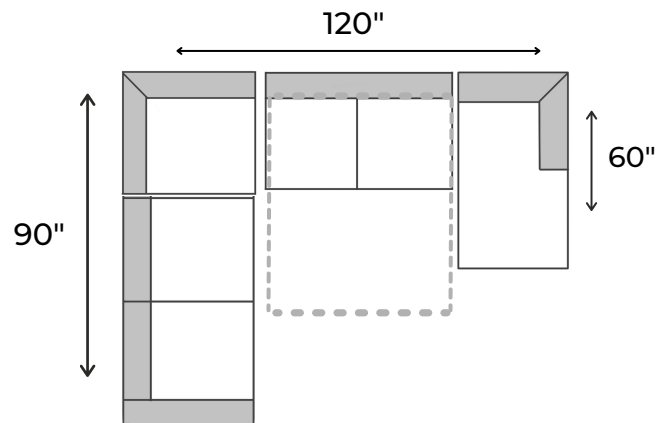

Making your home comfortable and stylish, since 1994!

www.jagsfurniture.ca

Myra 4 Piece Sectional w/ Pull-Out Sleeper

specifications/configurations

One Arm Storage Chaise
60" W x 35" D x 36" H

One Arm Loveseat
57" W x 35" D x 36" H

Armless Loveseat w/ Sleeper
51" W x 35" D x 36" H

Corner
33" W x 33" D x 36" H

LHF Configuration

RHF Configuration

Disclaimer: To have a smooth delivery experience, please ensure prior to purchase that all the sectional's pieces will fit through all elevators, hallways, stairways, doorways, etc. Cancellation due to error in measurements will be subjected to a 20% restocking fees.