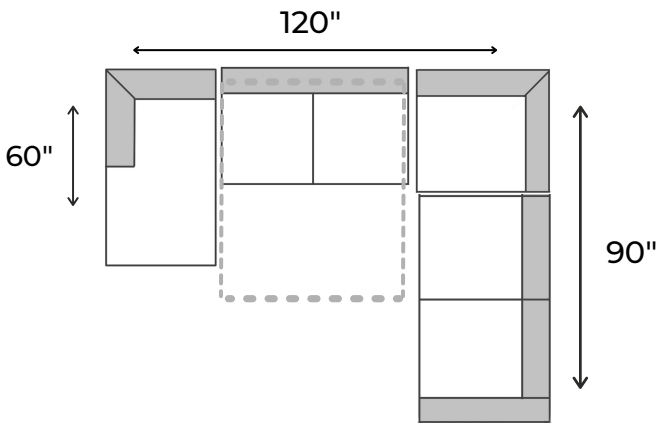

Making your home comfortable and stylish, since 1994!

www.jagsfurniture.ca

Myra 4 Piece Sectional w/ Pull-Out Sleeper

specifications/configurations

One Arm Storage Chaise
60" W x 35" D x 36" H

One Arm Loveseat
57" W x 35" D x 36" H

Armless Loveseat w/ Sleeper
51" W x 35" D x 36" H

Corner
33" W x 33" D x 36" H

LHF Configuration

RHF Configuration

Disclaimer: To have a smooth delivery experience, please ensure prior to purchase that all the sectional's pieces will fit through all elevators, hallways, stairways, doorways, etc. Cancellation due to error in measurements will be subjected to a 20% restocking fees.