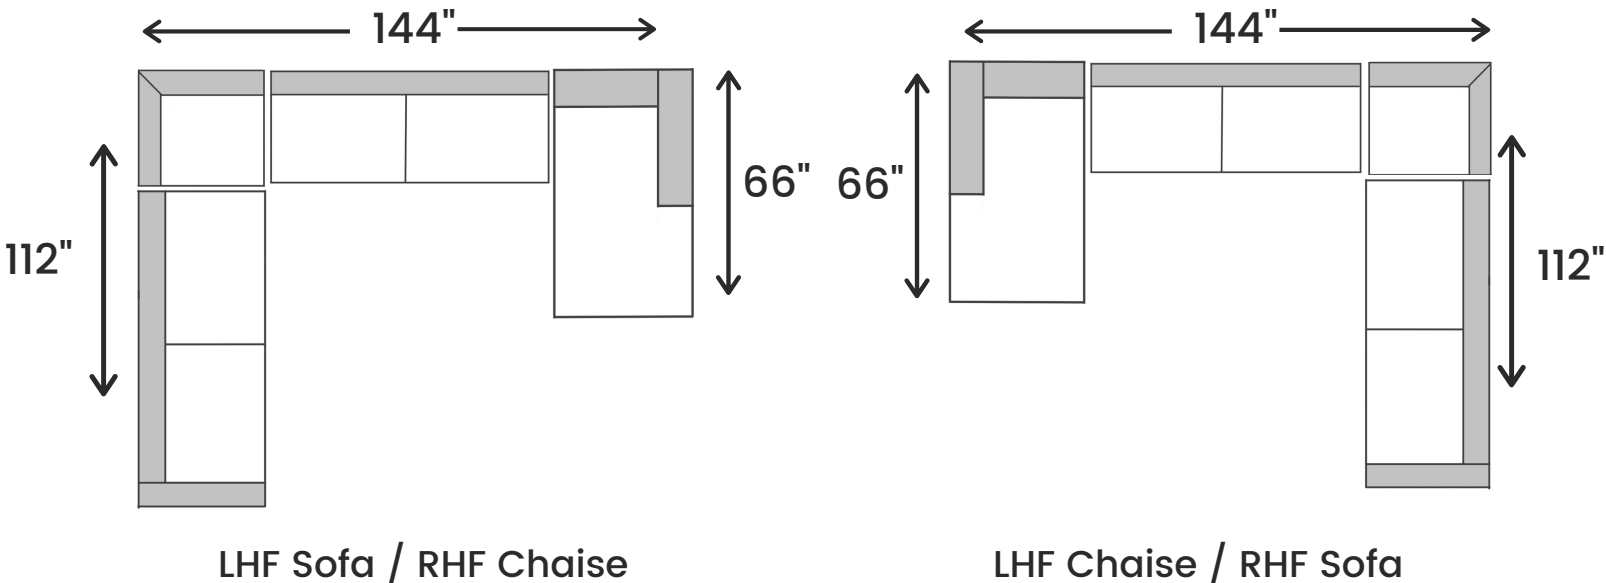

## Moberly 4 Piece Sectional

One Arm Straight Chaise  
41"W x 66"D x 32"H

Corner  
39"W x 39"D x 32"H

Armless Condo Sofa  
64"W x 40"D x 32"H

One Arm Condo Sofa  
73"W x 40"D x 32"H

**Disclaimer:** To have a smooth delivery experience, please ensure prior to purchase that all the sectional's pieces will fit through all elevators, hallways, stairways, doorways, etc.