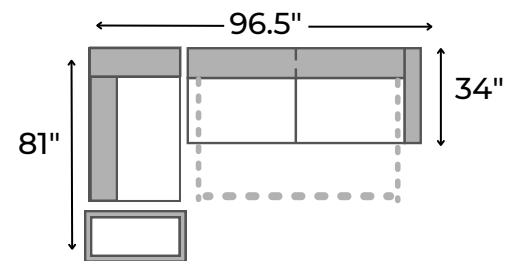

### specifications/configurations

Corner w/ Storage

60" W x 34" D x 35" H

One Arm Pull-Out Sleeper

62.5" W x 34" D x 35" H

Nesting Ottoman

34" W x 21" D x 19" H

LHF Sleeper / RHF Corner