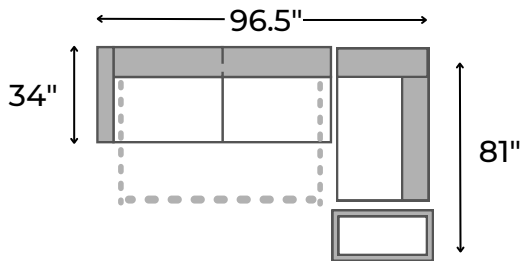

### specifications/configurations

Corner w/ Storage

60" W x 34" D x 35" H

One Arm Pull-Out Sleeper

62.5" W x 34" D x 35" H

Nesting Ottoman

34" W x 21" D x 19" H

LHF Sleeper / RHF Corner